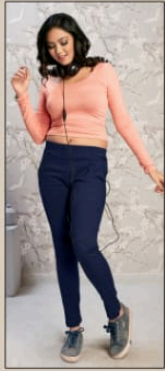

### SIZE CHART

SIZE	M	L	XL	XXL
INCH	30	32	34	36

**PAHERVESH**  
Be Always in Style

  
**PAHERVESH**  
Be Always in Style

**JUPITER**

**PAHERVESH**  
Be Always in Style

  
**PAHERVESH**  
Be Always in Style

**JUPITER**

**PAHERVESH**  
Be Always in Style

**PAHERVESH**  
Be Always in Style

**PAHERVESH**  
Be Always in Style

  
**PAHERVESH**  
Be Always in Style

**PAHERVESH**  
Be Always in Style

  
**PAHERVESH**  
By Manoj K. Jyoti  
**JUPITER**