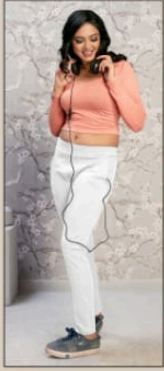

### SIZE CHART

SIZE	M	L	XL	XXL
INCH	30	32	34	36

**PAHERVESH**  
Be Always in Style

  
**PAHERVESH**  
Be Always in Style

**JUPITER**

**PAHERVESH**  
Be Always in Style

  
**PAHERVESH**  
Be Always in Style

**JUPITER**

**PAHERVESH**  
Be Always in Style

**PAHERVESH**  
Be Always in Style

**PAHERVESH**  
Be Always in Style

  
**PAHERVESH**  
Be Always in Style

**PAHERVESH**  
Be Always in Style

  
**PAHERVESH**  
By Manoj K. Jyoti  
**JUPITER**

**PAHERVESH**  
Be Always in Style

**PAHERVESH**  
Be Always in Style

**PAHERVESH**  
Be Always in Style

**PAHERVESH**  
Be Always in Style

**PAHERVESH**  
Be Always in Style