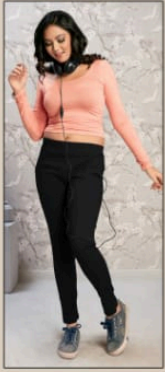

### SIZE CHART

SIZE	M	L	XL	XXL
INCH	30	32	34	36

**PAHERVESH**  
Be Always in Style

  
**PAHERVESH**  
Be Always in Style

**JUPITER**

**PAHERVESH**  
Be Always in Style

  
**PAHERVESH**  
Be Always in Style

**JUPITER**

**PAHERVESH**  
Be Always in Style

**PAHERVESH**  
Be Always in Style

**PAHERVESH**  
Be Always in Style

  
**PAHERVESH**  
Be Always in Style

**PAHERVESH**  
Be Always in Style

  
**PAHERVESH**  
By Manoj K. Jyoti  
**JUPITER**