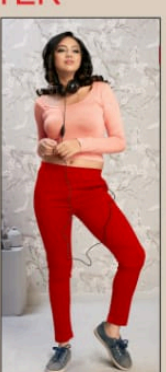

### SIZE CHART

SIZE	M	L	XL	XXL
INCH	30	32	34	36

**PAHERVESH**  
Be Always in Style

  
**PAHERVESH**  
Be Always in Style

**JUPITER**

**PAHERVESH**  
Be Always in Style

  
**PAHERVESH**  
Be Always in Style

**JUPITER**

**PAHERVESH**  
Be Always in Style

**PAHERVESH**  
Be Always in Style

**PAHERVESH**  
Be Always in Style

  
**PAHERVESH**  
Be Always in Style

**PAHERVESH**  
Be Always in Style

  
**PAHERVESH**  
By Manoj K. Jyoti  
**JUPITER**