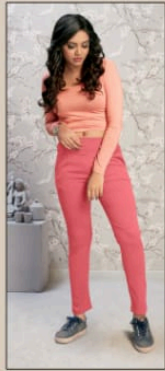

### SIZE CHART

SIZE	M	L	XL	XXL
INCH	30	32	34	36

**PAHERVESH**  
Be Always in Style

  
**PAHERVESH**  
Be Always in Style

**JUPITER**

**PAHERVESH**  
Be Always in Style

  
**PAHERVESH**  
Be Always in Style

**JUPITER**

**PAHERVESH**  
Be Always in Style

**PAHERVESH**  
Be Always in Style

**PAHERVESH**  
Be Always in Style

  
**PAHERVESH**  
Be Always in Style

**PAHERVESH**  
Be Always in Style

  
**PAHERVESH**  
By Manoj K. Jyoti  
**JUPITER**