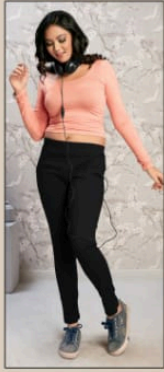

### SIZE CHART

SIZE	M	L	XL	XXL
INCH	30	32	34	36

**PAHERVESH**  
Be Always in Style

  
**PAHERVESH**  
Be Always in Style

**JUPITER**

**PAHERVESH**  
Be Always in Style

  
**PAHERVESH**  
Be Always in Style

**JUPITER**

**PAHERVESH**  
Be Always in Style

**PAHERVESH**  
Be Always in Style

**PAHERVESH**  
Be Always in Style

  
**PAHERVESH**  
Be Always in Style

**PAHERVESH**  
Be Always in Style

  
**PAHERVESH**  
By Manoj K. Jyoti  
**JUPITER**