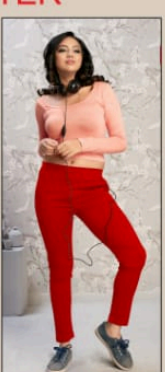

### SIZE CHART

SIZE	M	L	XL	XXL
INCH	30	32	34	36

**PAHERVESH**  
Be Always in Style

  
**PAHERVESH**  
Be Always in Style

**JUPITER**

**PAHERVESH**  
Be Always in Style

  
**PAHERVESH**  
Be Always in Style

**JUPITER**

**PAHERVESH**  
Be Always in Style

**PAHERVESH**  
Be Always in Style

**PAHERVESH**  
Be Always in Style

  
**PAHERVESH**  
Be Always in Style

**PAHERVESH**  
Be Always in Style

  
**PAHERVESH**  
By Manoj K. Jyoti  
**JUPITER**