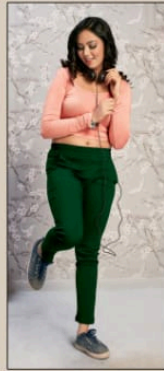

### SIZE CHART

SIZE	M	L	XL	XXL
INCH	30	32	34	36

**PAHERVESH**  
Be Always in Style

  
**PAHERVESH**  
Be Always in Style

**JUPITER**

**PAHERVESH**  
Be Always in Style

  
**PAHERVESH**  
Be Always in Style

**JUPITER**

**PAHERVESH**  
Be Always in Style

**PAHERVESH**  
Be Always in Style

**PAHERVESH**  
Be Always in Style

  
**PAHERVESH**  
Be Always in Style

**PAHERVESH**  
Be Always in Style

  
**PAHERVESH**  
By Manoj K. Jyoti  
**JUPITER**