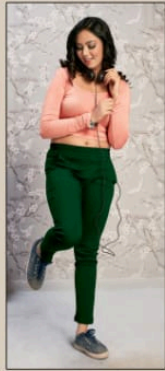

### SIZE CHART

SIZE	M	L	XL	XXL
INCH	30	32	34	36

**PAHERVESH**  
Be Always in Style

  
**PAHERVESH**  
Be Always in Style

**JUPITER**

**PAHERVESH**  
Be Always in Style

  
**PAHERVESH**  
Be Always in Style

**JUPITER**

**PAHERVESH**  
Be Always in Style

**PAHERVESH**  
Be Always in Style

**PAHERVESH**  
Be Always in Style

  
**PAHERVESH**  
Be Always in Style

**PAHERVESH**  
Be Always in Style

  
**PAHERVESH**  
By Manoj K. Jyoti  
**JUPITER**