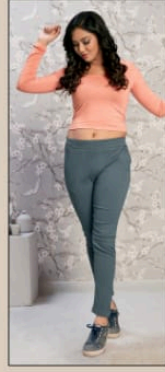

### SIZE CHART

SIZE	M	L	XL	XXL
INCH	30	32	34	36

**PAHERVESH**  
Be Always in Style

  
**PAHERVESH**  
Be Always in Style

**JUPITER**

**PAHERVESH**  
Be Always in Style

  
**PAHERVESH**  
Be Always in Style

**JUPITER**

**PAHERVESH**  
Be Always in Style

**PAHERVESH**  
Be Always in Style

**PAHERVESH**  
Be Always in Style

  
**PAHERVESH**  
Be Always in Style

**PAHERVESH**  
Be Always in Style

  
**PAHERVESH**  
By Manoj K. Jyoti  
**JUPITER**