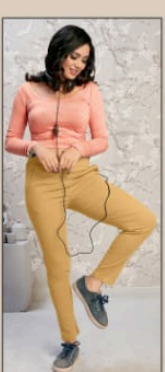

### SIZE CHART

SIZE	M	L	XL	XXL
INCH	30	32	34	36

**PAHERVESH**  
Be Always in Style

  
**PAHERVESH**  
Be Always in Style

**JUPITER**

**PAHERVESH**  
Be Always in Style

  
**PAHERVESH**  
Be Always in Style

**JUPITER**

**PAHERVESH**  
Be Always in Style

**PAHERVESH**  
Be Always in Style

**PAHERVESH**  
Be Always in Style

  
**PAHERVESH**  
Be Always in Style

**PAHERVESH**  
Be Always in Style

  
**PAHERVESH**  
By Manoj K. Jyoti  
**JUPITER**