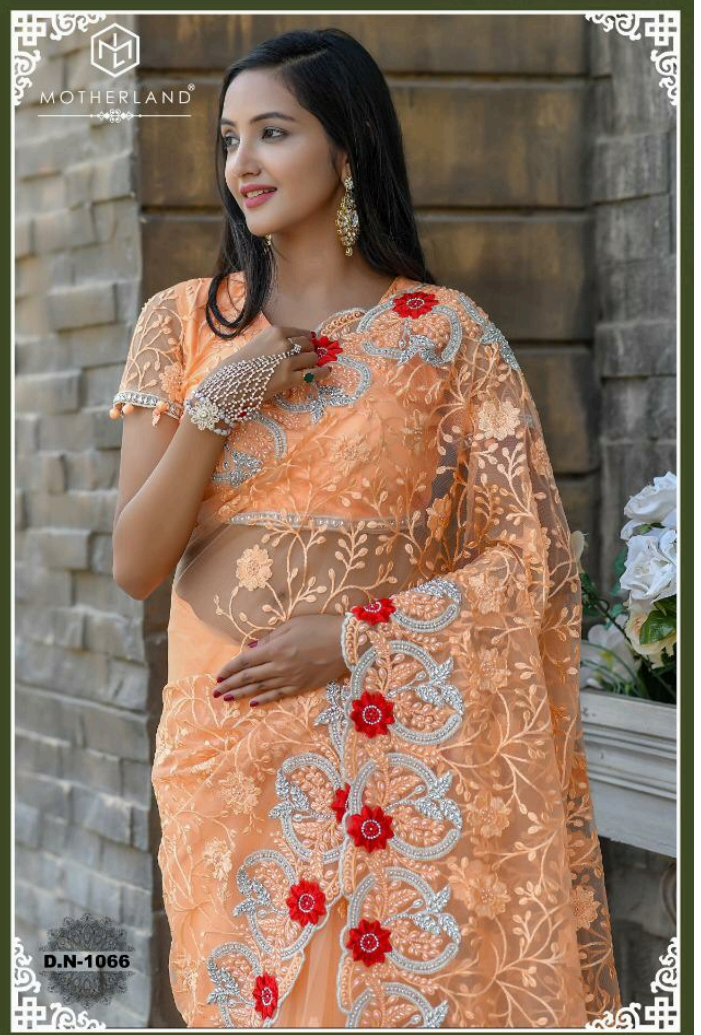

AVAILABLE IN THIS COLOR'S ALSO