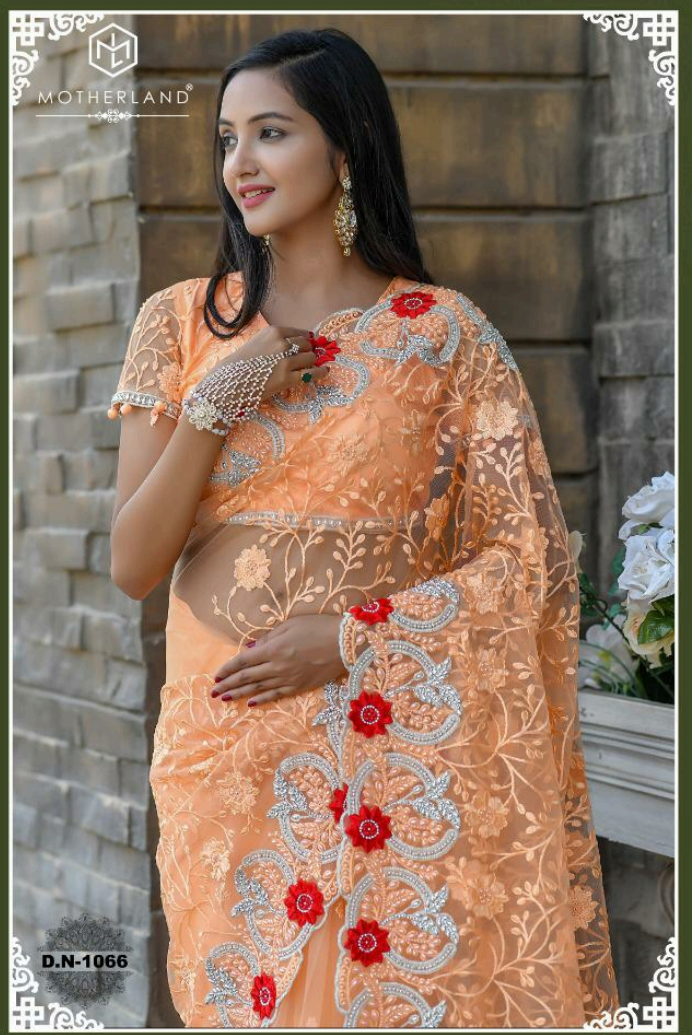

AVAILABLE IN THIS COLOR'S ALSO