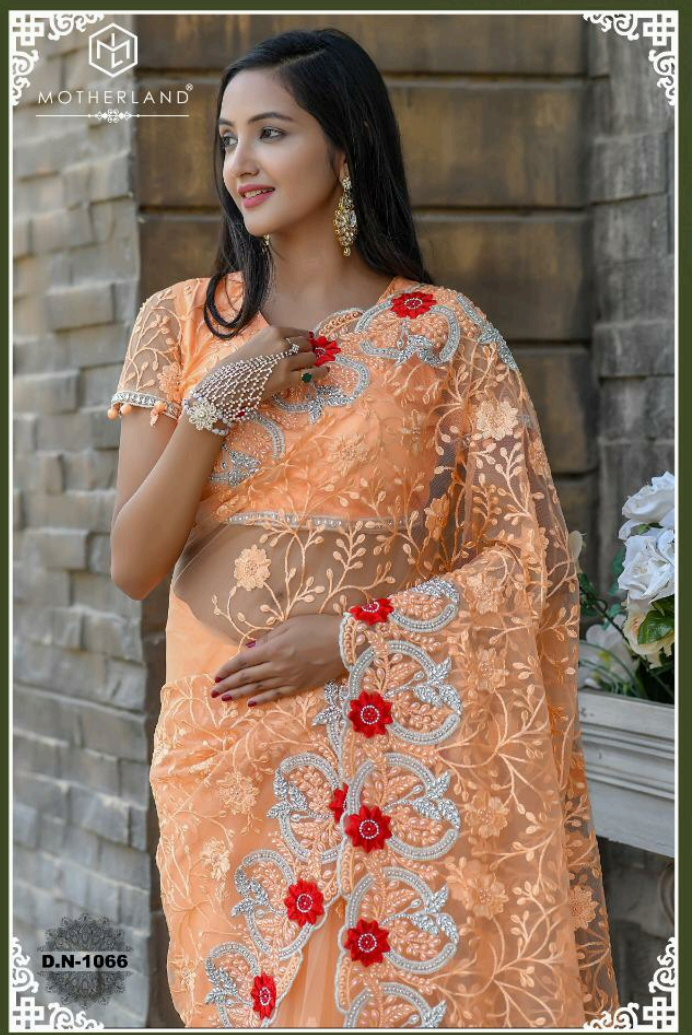

AVAILABLE IN THIS COLOR'S ALSO