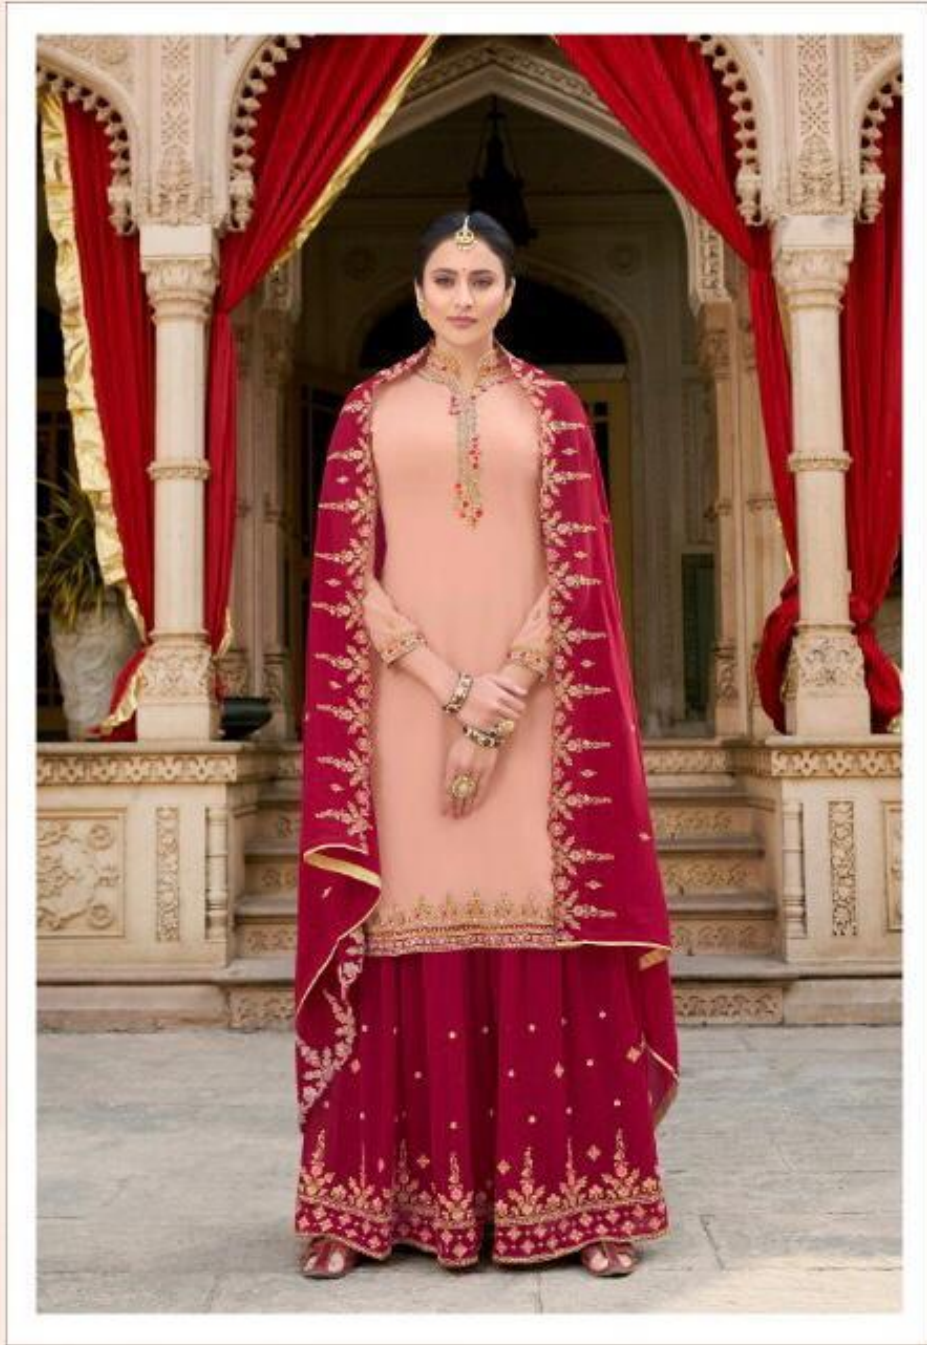

RAAZI®
SAB DIL RAAZI

DILBARO