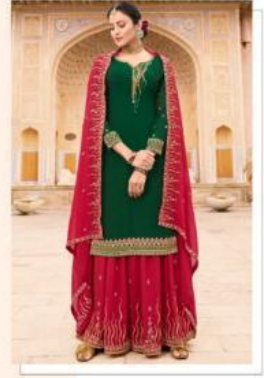

RAAZI[®]
SAB DIL RAAZI

DILBARO

| 30041 |

| 30042 |

| 30043 |

| 30044 |

| 30045 |

| 30046 |

| 30047 |

| 30048 |

DILBARO

VOL-03

DESIGN NO.

30041 TO 30048

: TOP :

SOFT GEORGETTE

: INNER :

DULL SANTOON

: DUPATTA :

SOFT GEORGETTE

RAAZI
SAREE DIL RAAZI

SINGLE PIECE : 1795/-

FULL SET PRICE : 14360/- (full set)

(GST CHARGES EXTRA)