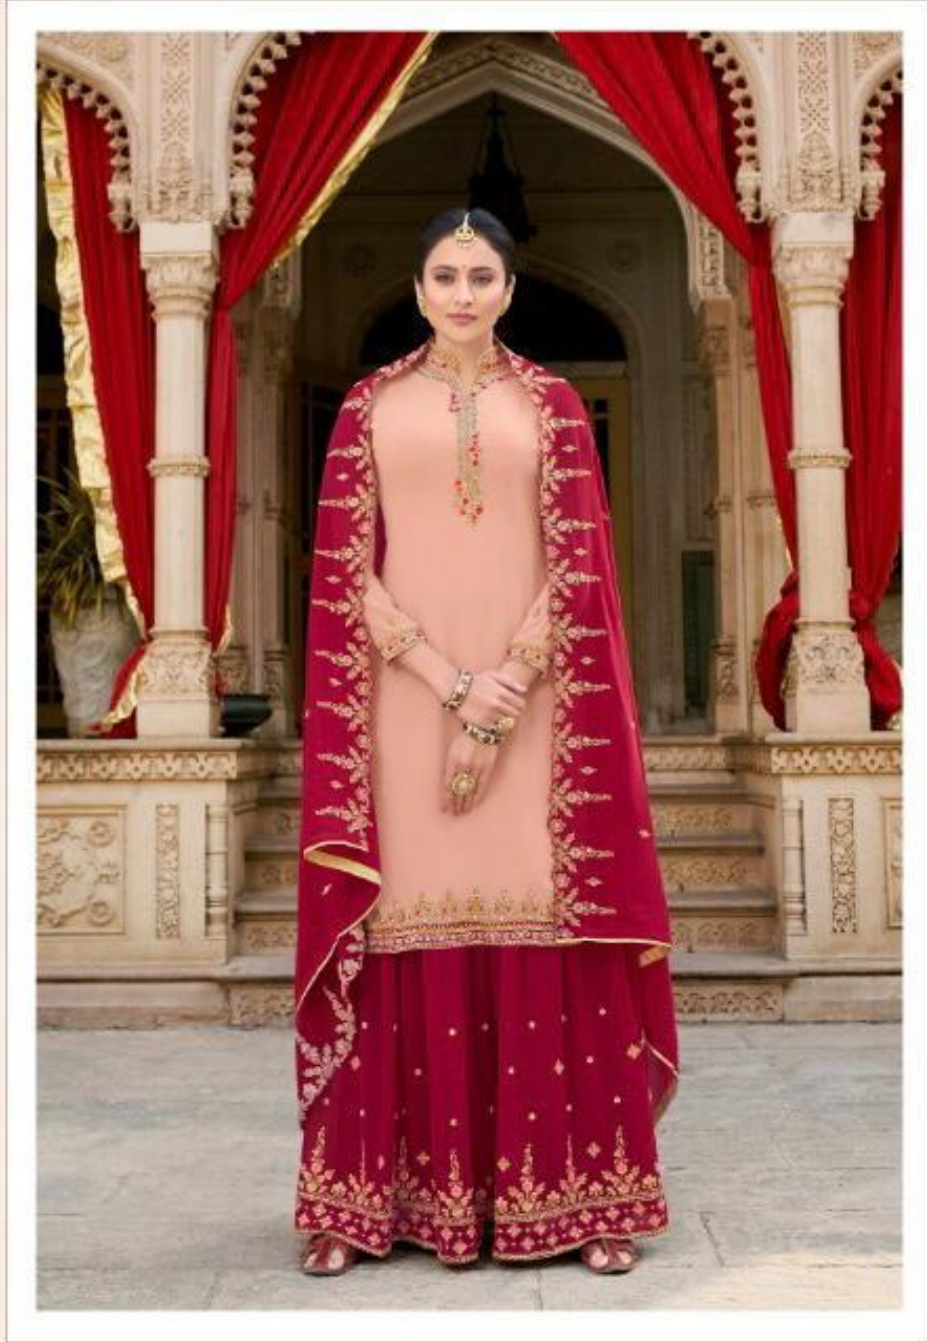

RAAZI®
SAB DIL RAAZI

DILBARO