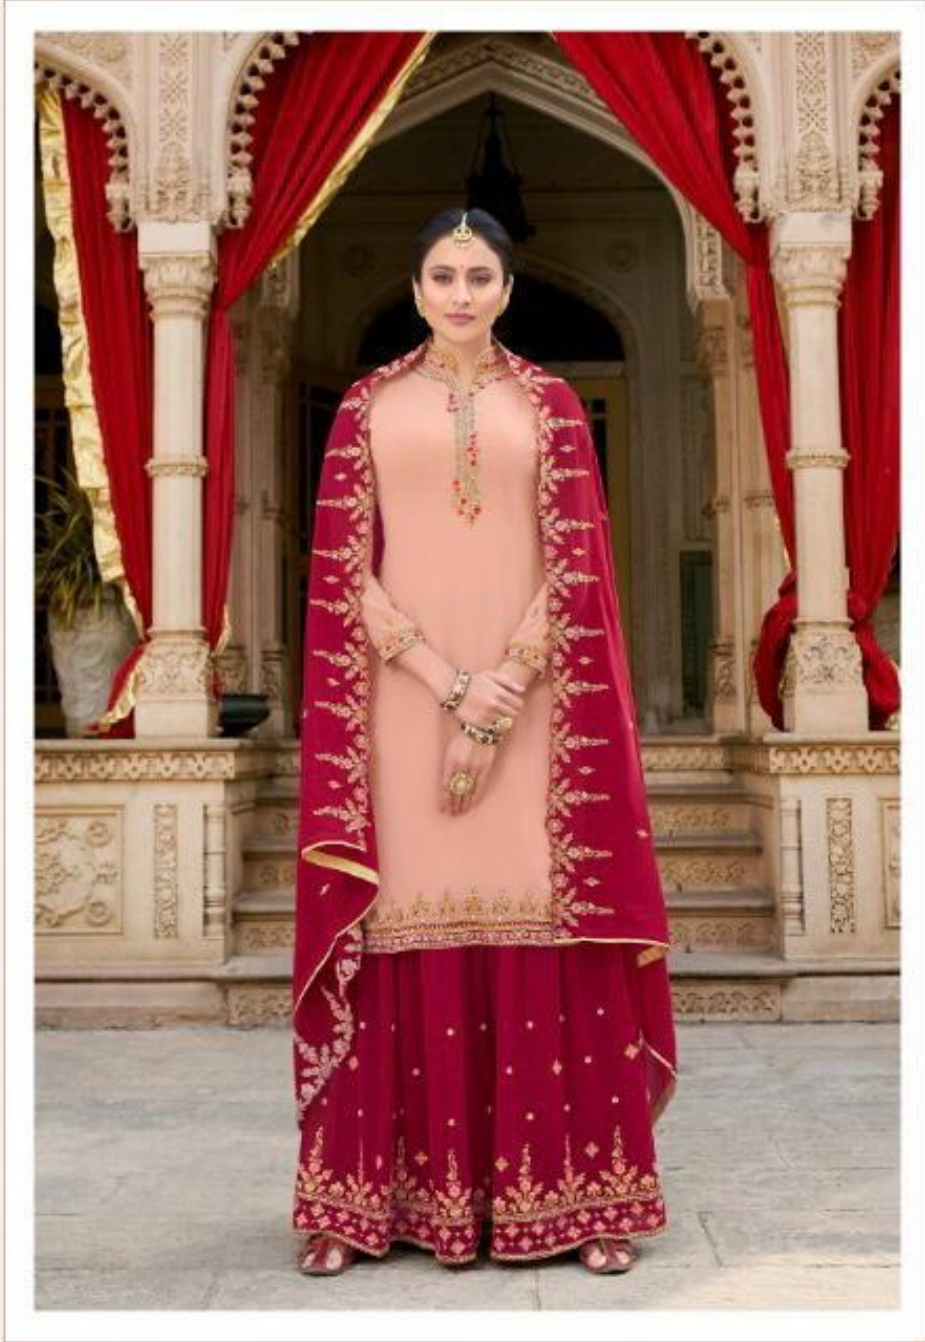

RAAZI®
SAB DIL RAAZI

DILBARO