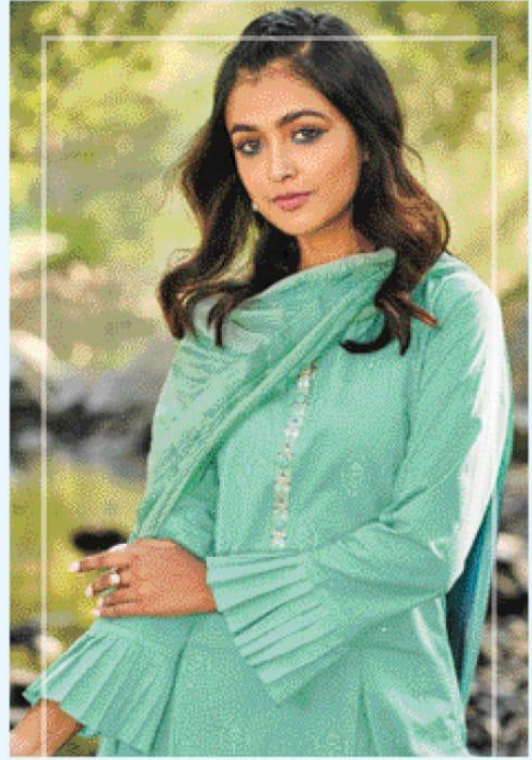

itrana®

ITRANA SUIT / DESIGN NUMBER / 718