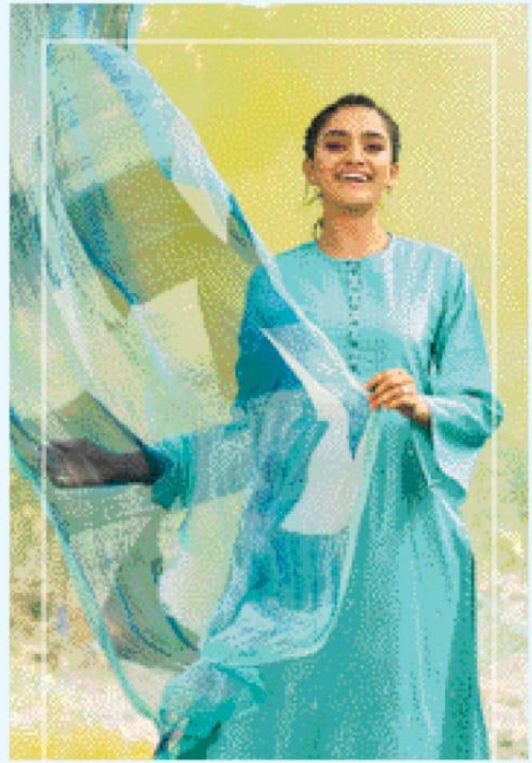

itrana®

ITRANA SUIT / DESIGN NUMBER / 756