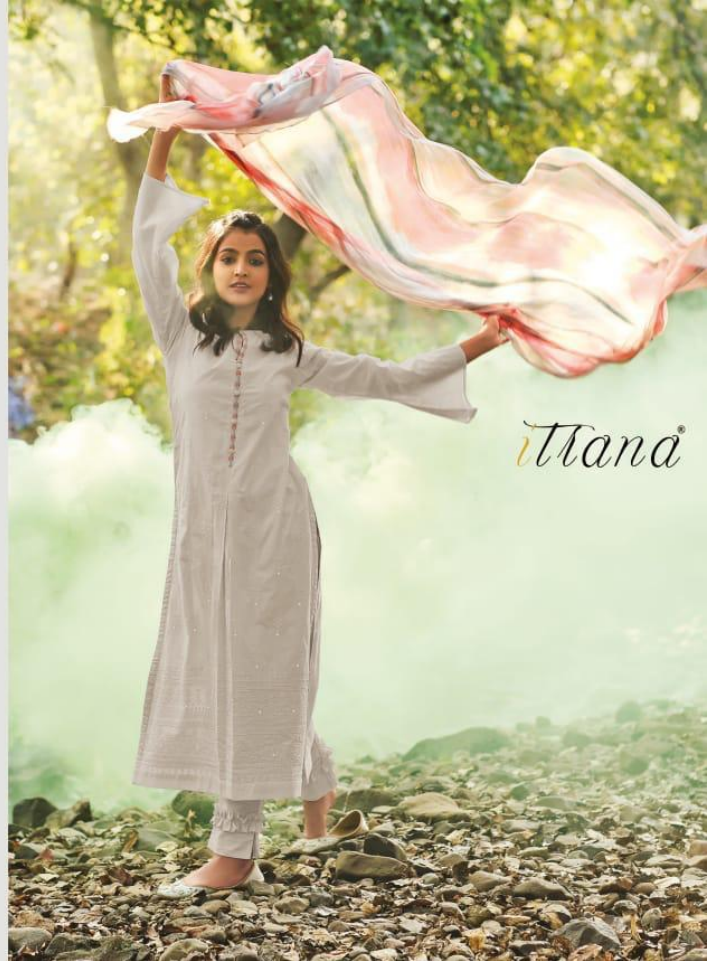

ABSTRACT

Expression

RATE LIST

H S N CODE - 5208

DESIGN NO

712 - 718
785 - 745
735 - 742
724 - 720
729 - 708
756 - 772

DESCRIPTION

TOP - CAMBRIC FRONT EMBROIDERY WITH MIRROR WORK & CAMBRIC
BACK SLEEVE & CAMBRIC DIGITAL PRINTED NECK PATTI
BOTTOM - CAMBRIC
DUPATTA - CHIFFON DIGITAL PRINTED

{ RATE }
{ RS. 1395/- }

TOTAL SUITS = 12 TOTAL AMOUNT - 16740/- AVG. RATE - 1395/-

ittana

Manufactured by : Sahiba Limited

Sale Office : Krishna Textile Market Nr. J.J. A/C Market, Ring Road, surat - 395002, Gujarat (INDIA)
Domestic Enquiries : +91-97141 66670 | International Enquiries : +91-99242 02279