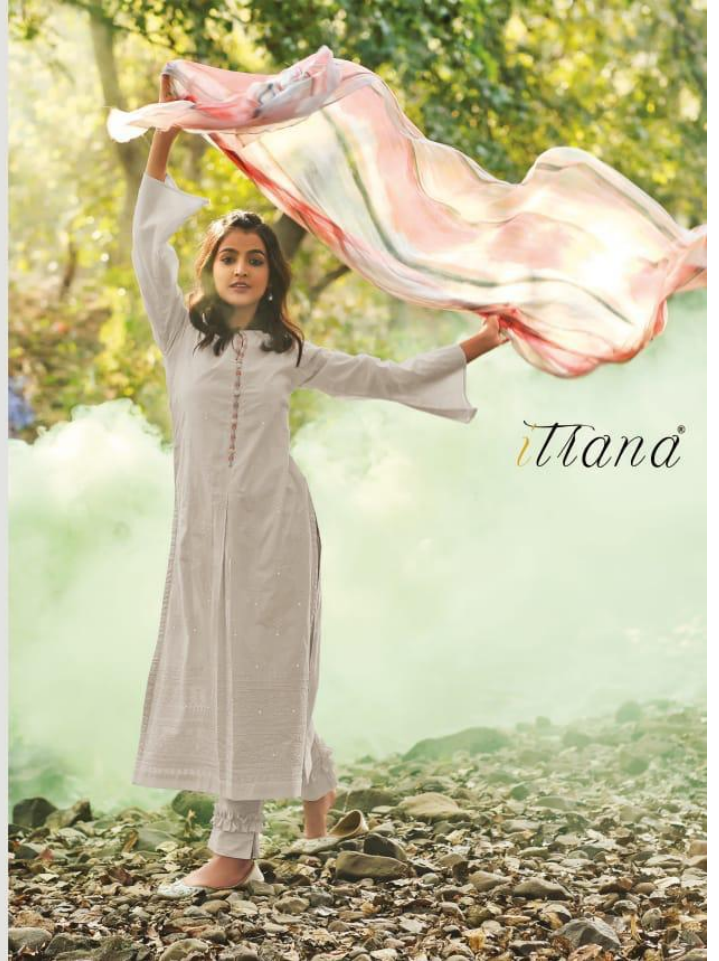

ABSTRACT

Expression

RATE LIST

H S N CODE - 5208

DESIGN NO

712 - 718
785 - 745
735 - 742
724 - 720
729 - 708
756 - 772

DESCRIPTION

TOP - CAMBRIC FRONT EMBROIDERY WITH MIRROR WORK & CAMBRIC
BACK SLEEVE & CAMBRIC DIGITAL PRINTED NECK PATTI
BOTTOM - CAMBRIC
DUPATTA - CHIFFON DIGITAL PRINTED

RATE
RS. 1395/-

TOTAL SUITS = 12 TOTAL AMOUNT - 16740/- AVG. RATE - 1395/-

ittana

Manufactured by : Sahiba Limited

Sale Office : Krishna Textile Market Nr. J.J. A/C Market, Ring Road, surat - 395002, Gujarat (INDIA)
Domestic Enquiries : +91-97141 66670 | International Enquiries : +91-99242 02279