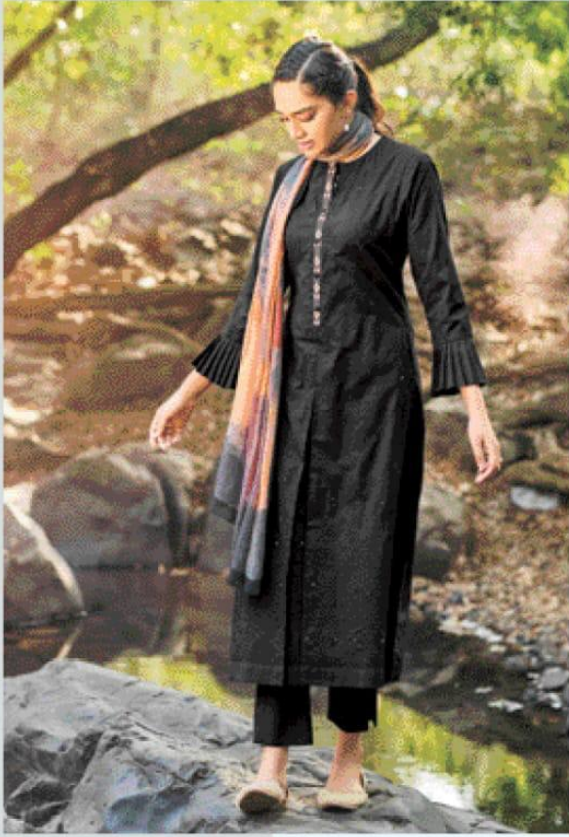

itrana®

ITRANA SUIT / DESIGN NUMBER / 742