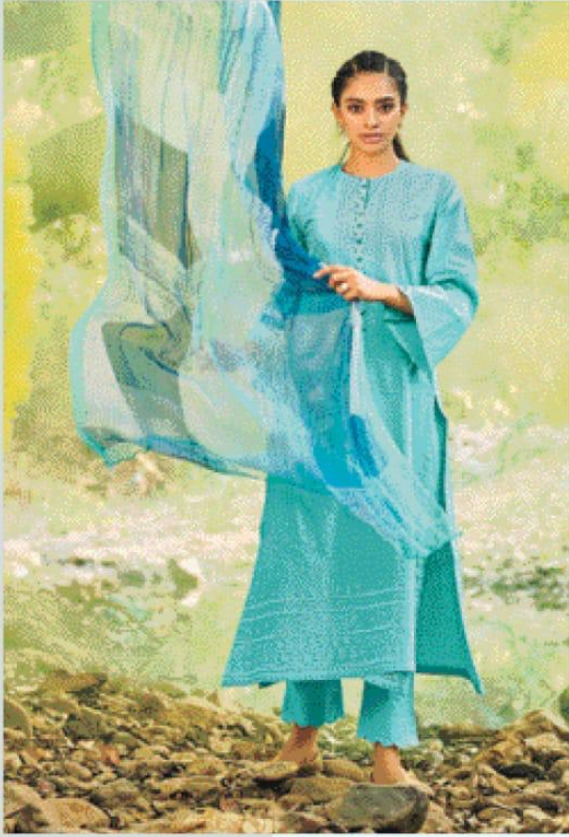

itrana®

ITRANA SUIT / DESIGN NUMBER / 756