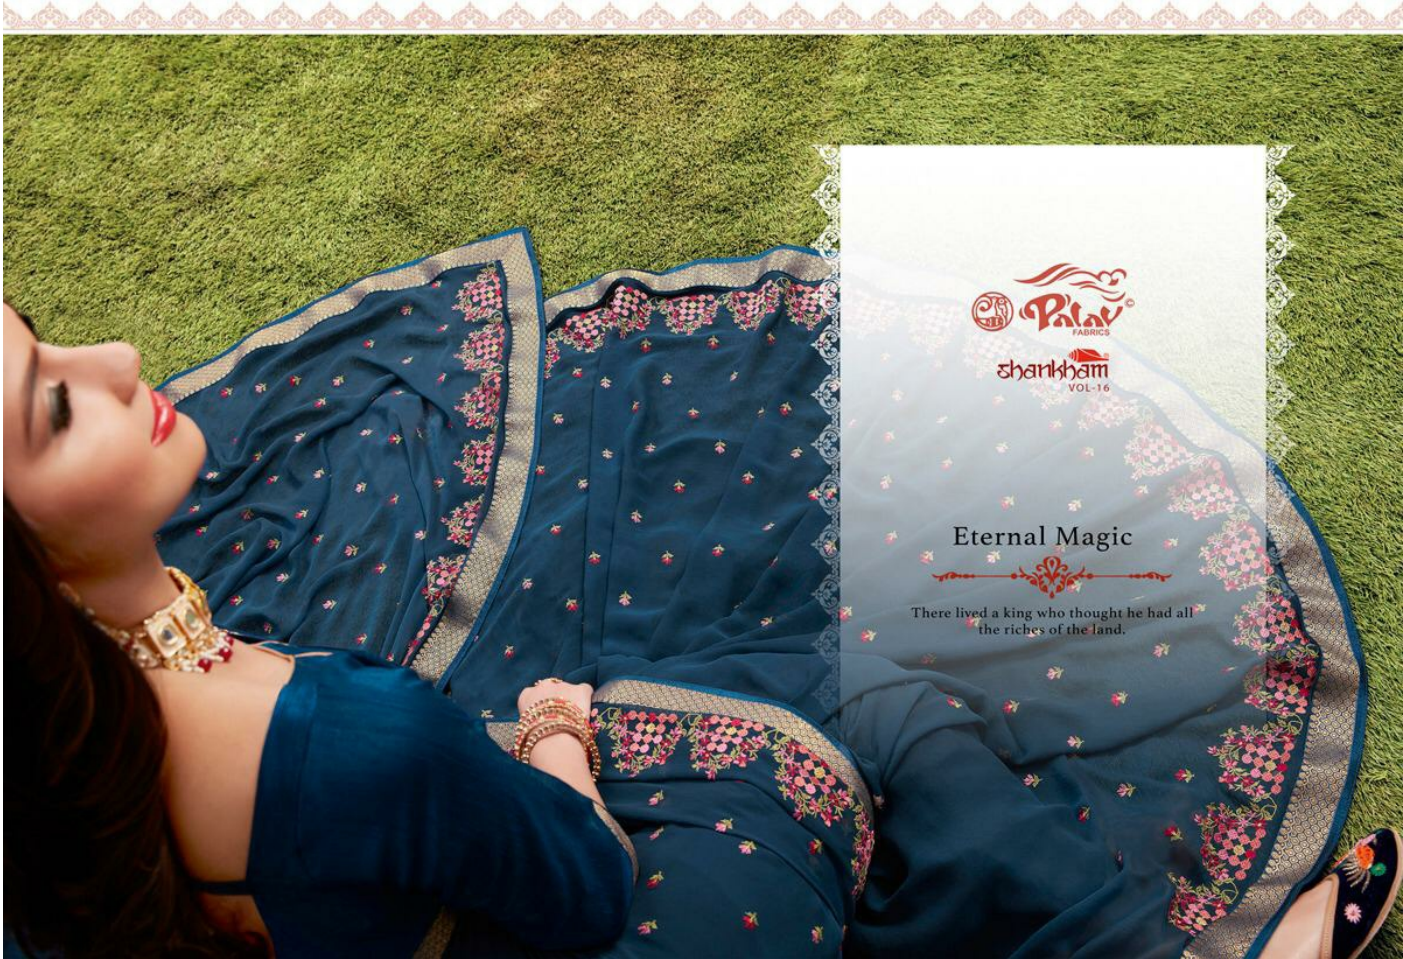

shankham[®]
VOL-16

Beauty Sans Boundaries

She is a beauty without parallel, and her beauty intensifies without boundaries.

❖ 6666 ❖

shankham
VOL-16

shankham
VOL-16

Eternal Magic

There lived a king who thought he had all
the riches of the land.

6667

She is Indian in looks, in spirit, at heart, even in dress. But her beauty is as big a rage abroad as it is at home.

The Spring of Youth

6651

Her threads enfold her in an eternal promise of youth. Even with the passage of the years and the aeons, she remains unmarked by time.