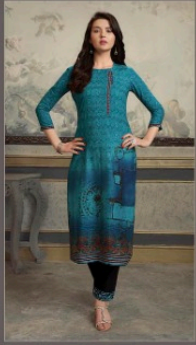

Kalaroop
LOTUS

11041

Kalaroop

LOTUS

11047

11045

11042

11043

11043

CATALOG NAME: **Lotus**

PIECES : **12**

	FABRICS DETAILS
TOP	HEAVY RAYON WITH PRINT
BOTTOM	JAM SILK WITH EMBROIDERY WORK PANT
Size	M, L, XL, XXL

Kalaroop

LOTUS

SIZE: M-L-XL-XXL

11041