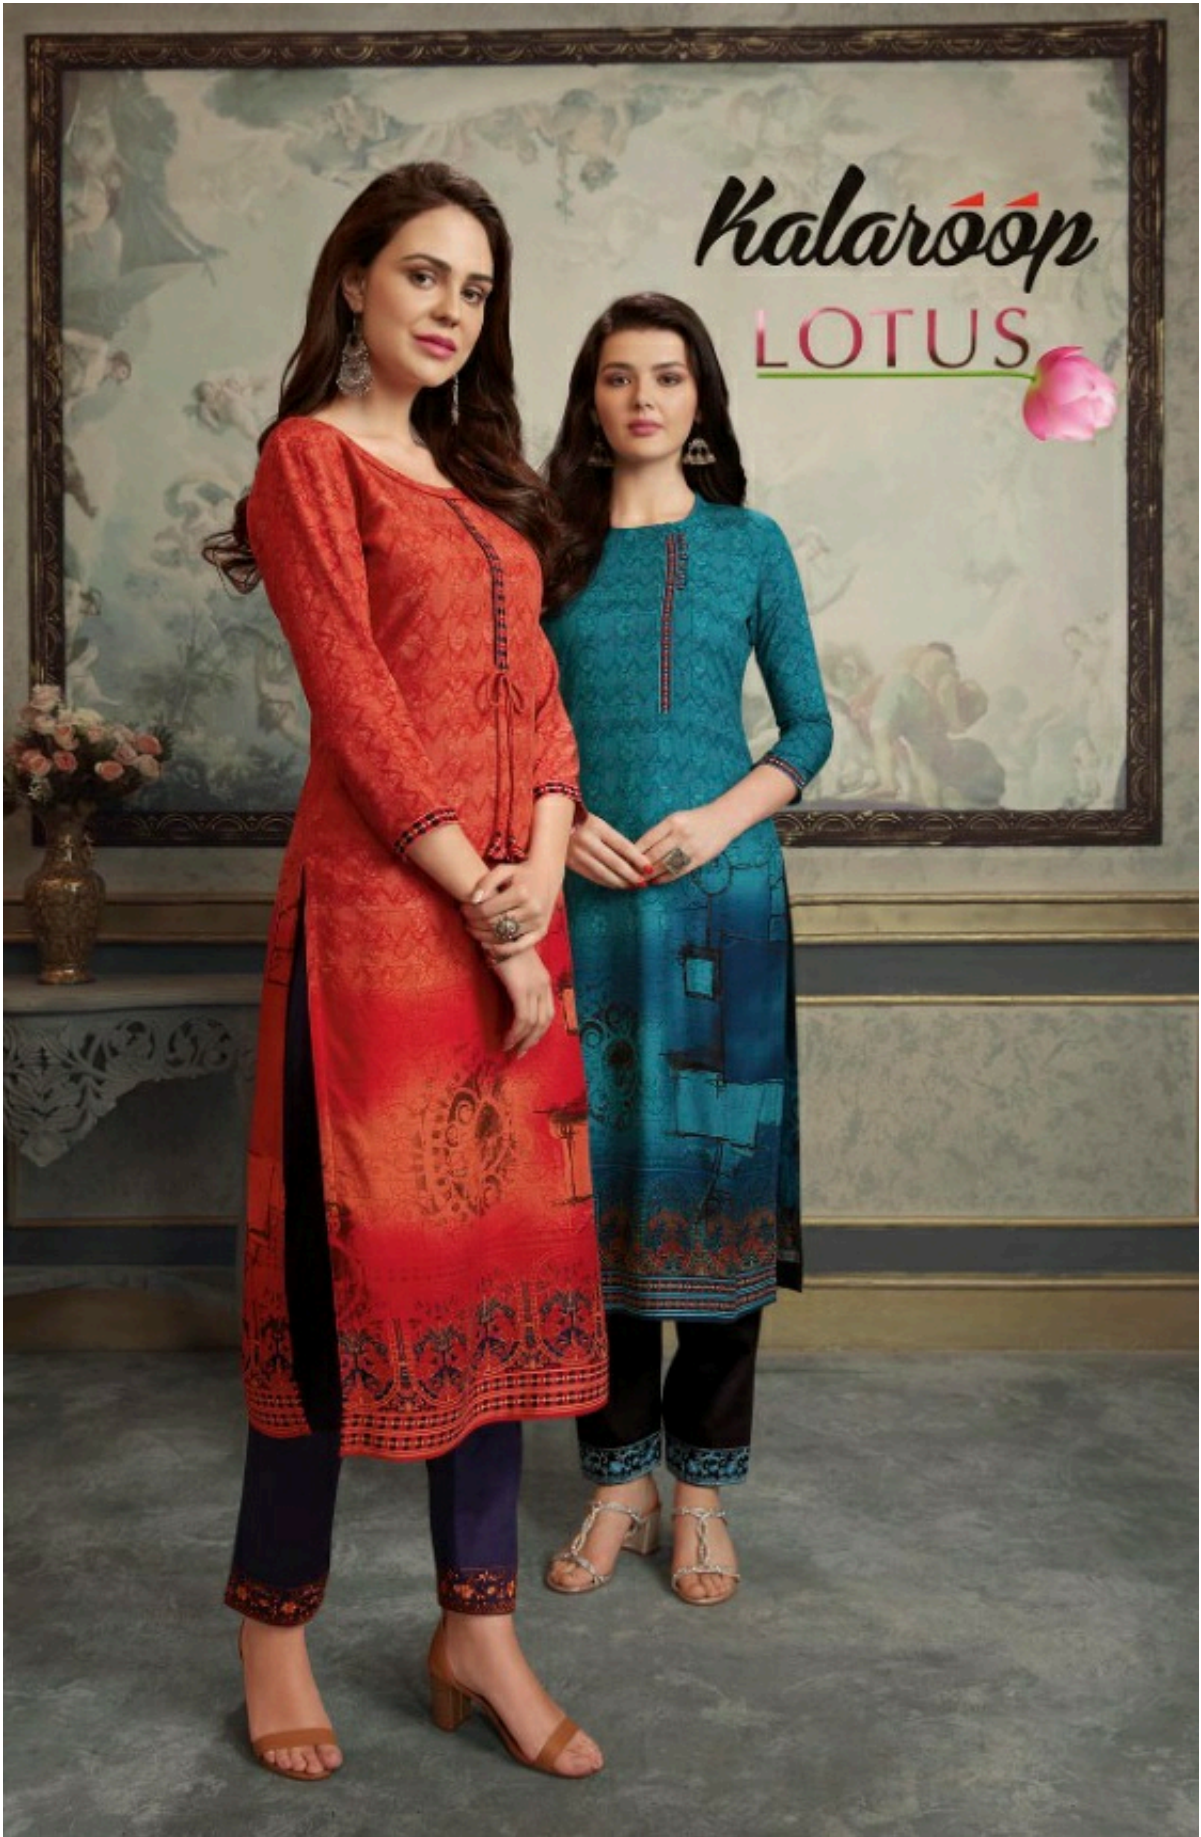

Kalaroop
LOTUS

11041

Kalaroop
LOTUS

11047

11045

11042

11043

11043

CATALOG NAME: **Lotus**

PIECES : **12**

	FABRICS DETAILS
TOP	HEAVY RAYON WITH PRINT
BOTTOM	JAM SILK WITH EMBROIDERY WORK PANT
Size	M, L, XL, XXL

Kalaroop
LOTUS

SIZE: M-L-XL-XXL

11041

11042

11043

11052

SIZE: M-L-XL-XXL