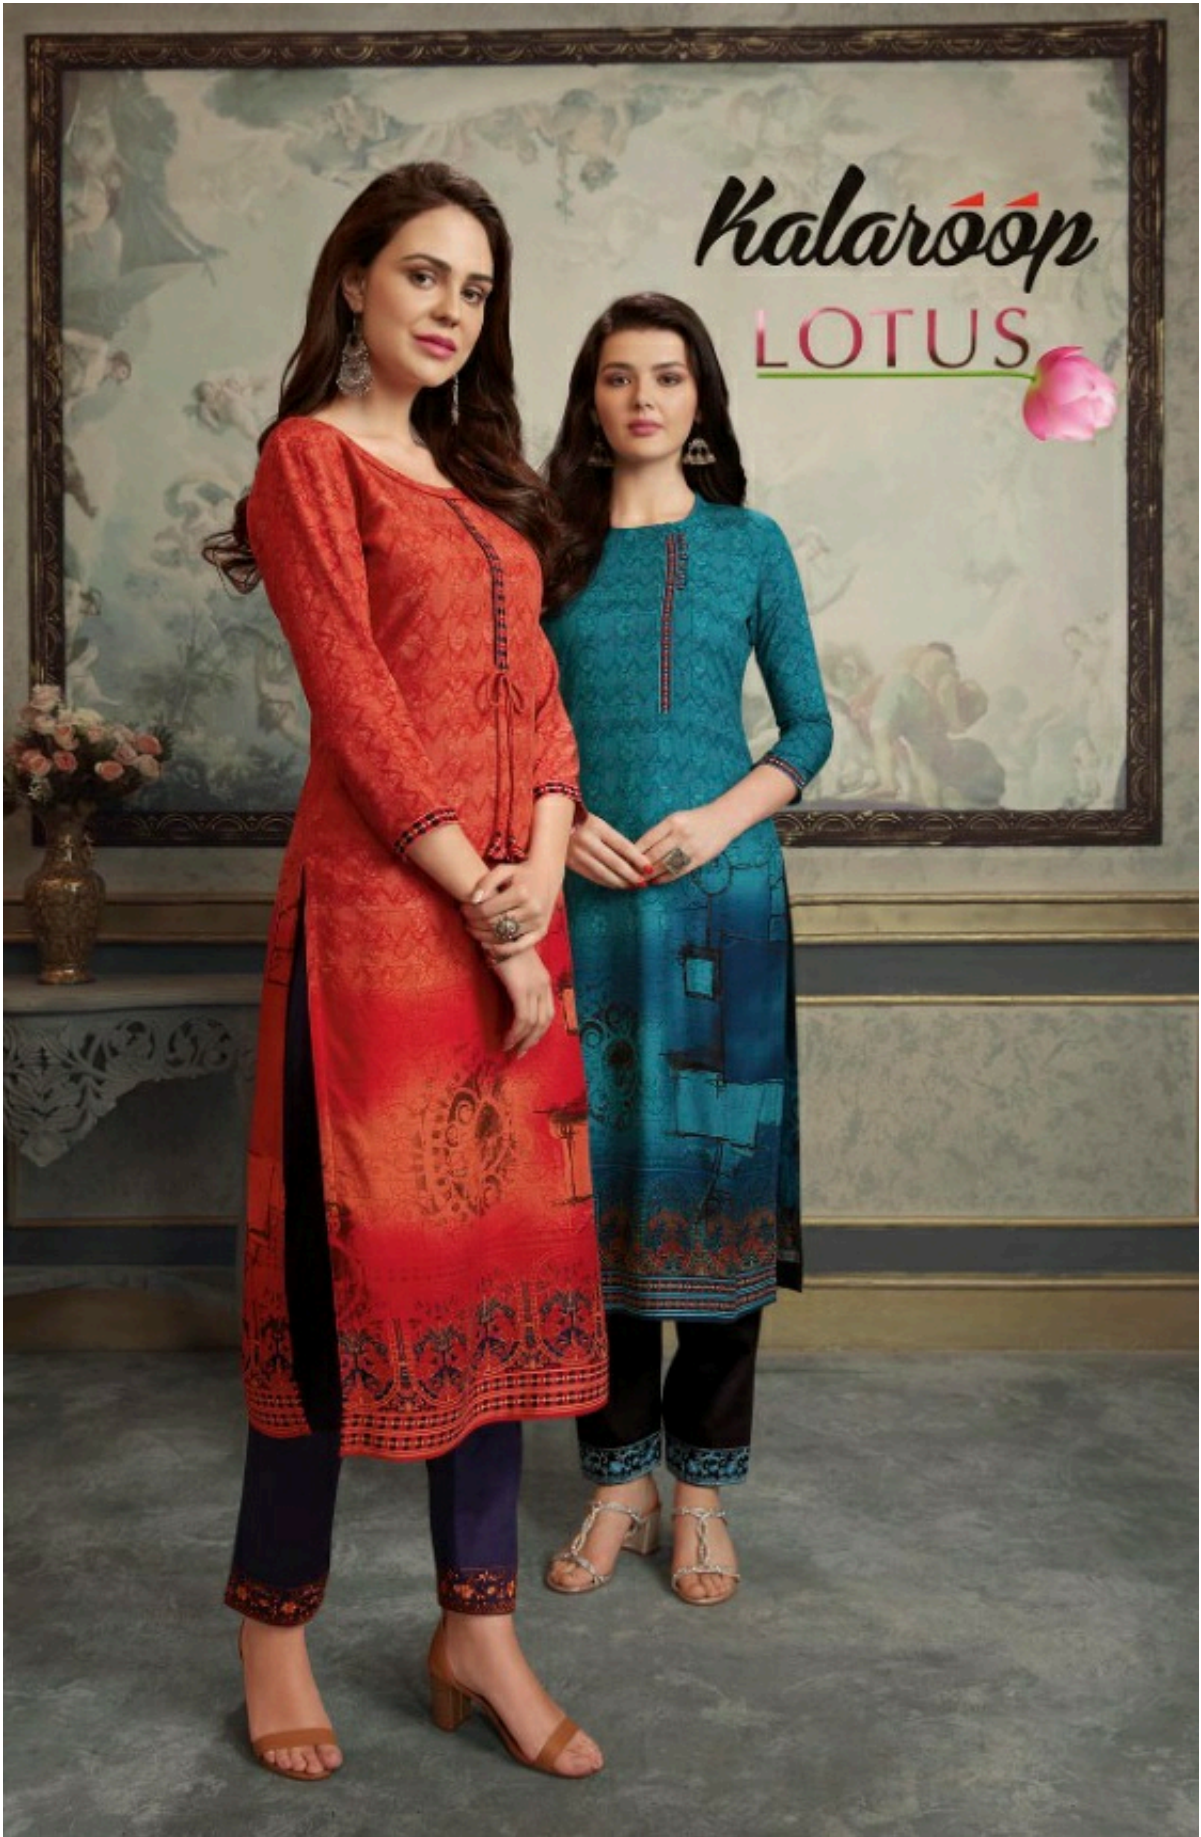

Kalaroop
LOTUS

11041

Kalaroop

LOTUS

11047

11045

11042

11043

11043

CATALOG NAME: **Lotus**

PIECES : **12**

	FABRICS DETAILS
TOP	HEAVY RAYON WITH PRINT
BOTTOM	JAM SILK WITH EMBROIDERY WORK PANT
Size	M, L, XL, XXL

Kalaroop

LOTUS

SIZE: M-L-XL-XXL

11041

11050

11051

11052

SIZE: M-L-XL-XXL