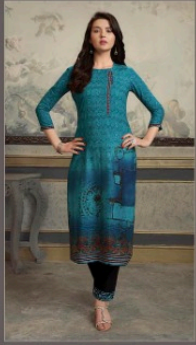

Kalaroop

LOTUS

11041

Kalaroop

LOTUS

11047

11045

11042

11043

11043

CATALOG NAME: **Lotus**

PIECES : **12**

	FABRICS DETAILS
TOP	HEAVY RAYON WITH PRINT
BOTTOM	JAM SILK WITH EMBROIDERY WORK PANT
Size	M, L, XL, XXL

Kalaroop

LOTUS

SIZE: M-L-XL-XXL