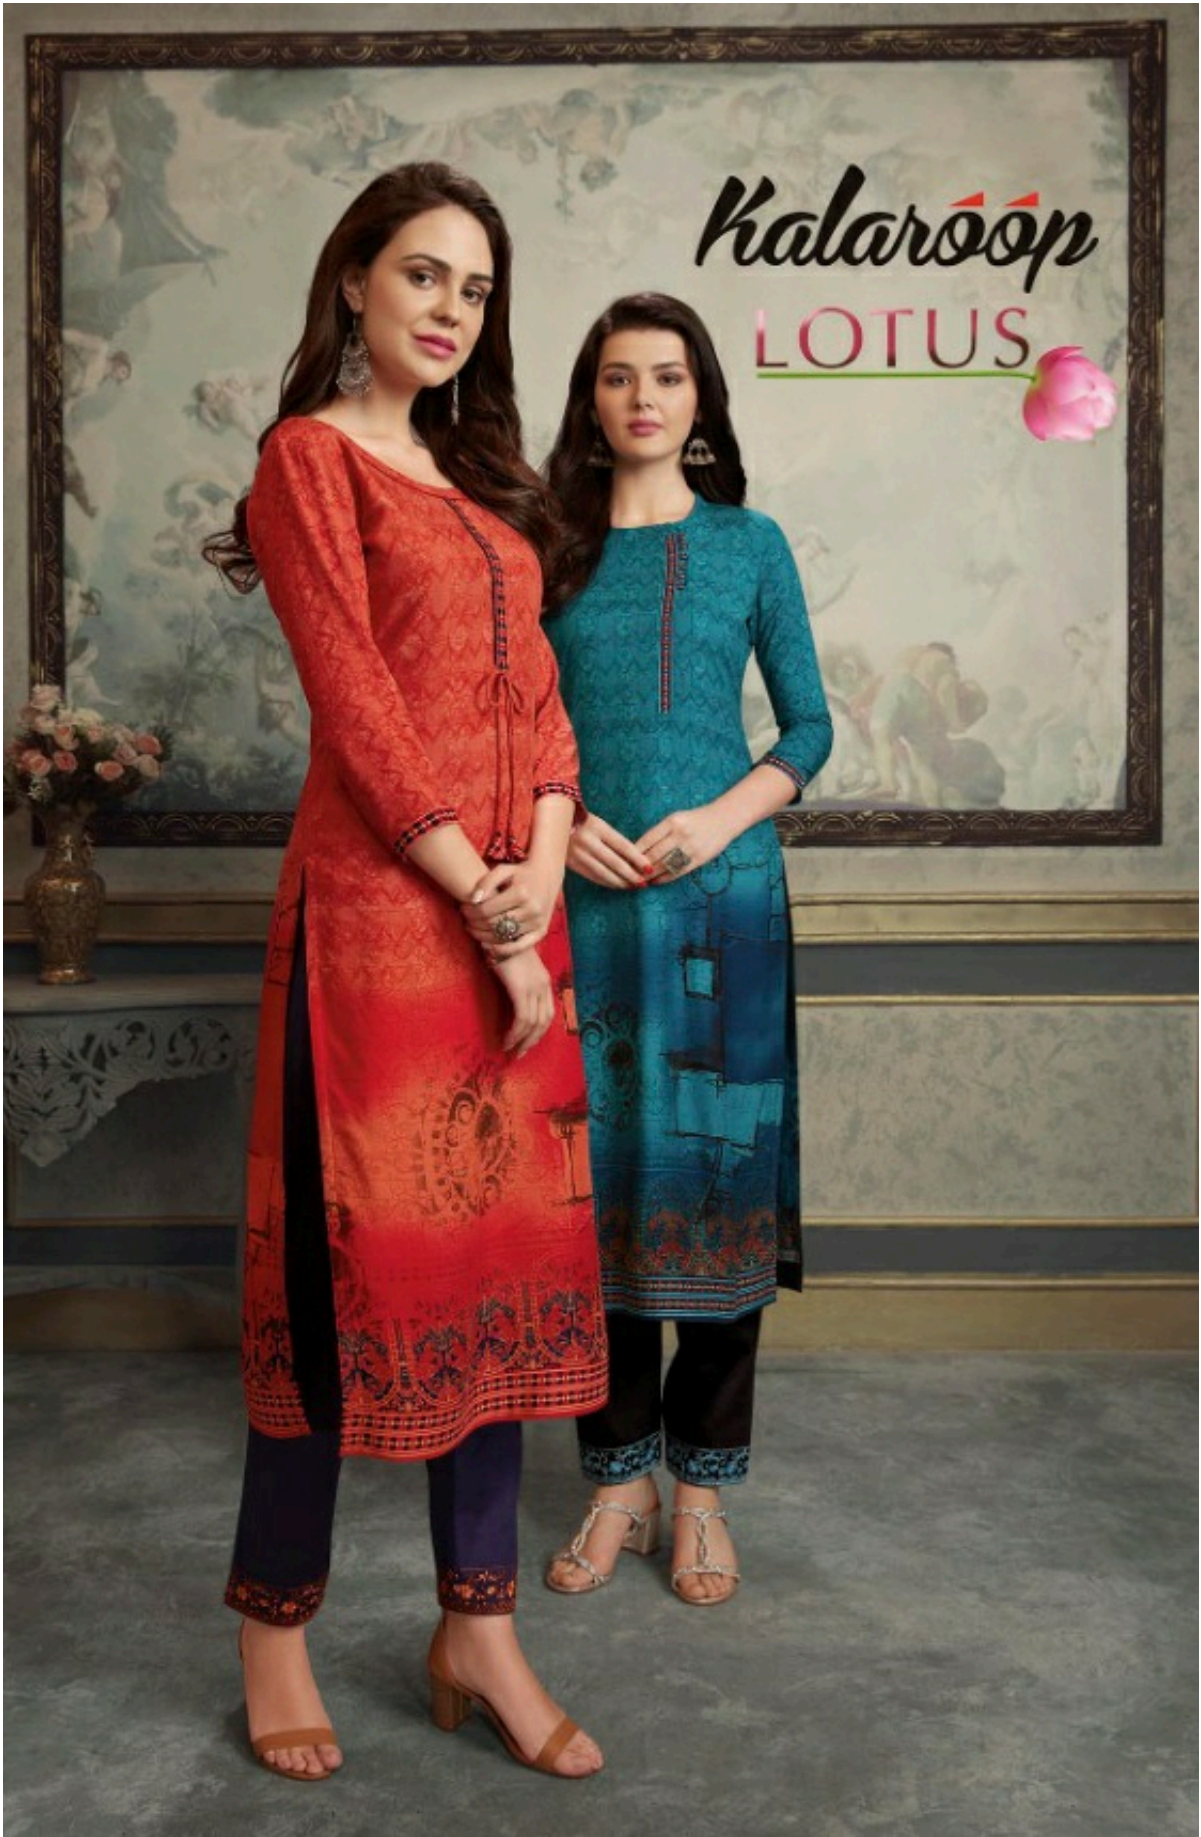

Kalaroop

LOTUS

11041

Kalaroop

LOTUS

11047

11045

11042

11043

11043

CATALOG NAME: **Lotus**

PIECES : **12**

	FABRICS DETAILS
TOP	HEAVY RAYON WITH PRINT
BOTTOM	JAM SILK WITH EMBROIDERY WORK PANT
Size	M, L, XL, XXL

Kalaroop

LOTUS

SIZE: M-L-XL-XXL

11046

11050

11051

11052

SIZE: M-L-XL-XXL