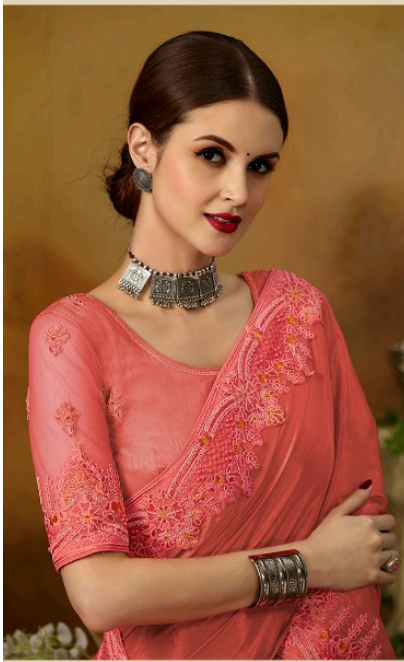

॥ गोहरस ॥

4631

|| गोरस ||

|| गोरक्ष ||

CATALOG NAME: **Goras**

PIECES :**8**

FABRICS DETAILS (Material Only)	
Fabrics	Pure Silk
Work	Thread and Jari Embroidery Fancy work and Moti Hand Work
Blouse	Raw Silk Net Sleeve Thread and Jari Embroidery Fancy work and Moti Hand Work

4632

4638

4634

4636

4635

4631

4632

4635