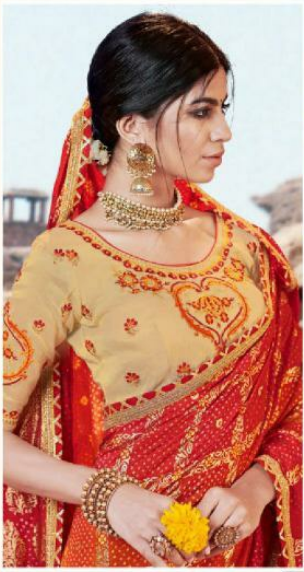

# Bandhej

Vol-12

⊗ D.NO.4240 ⊗

⦿ D.NO.4238 ⦿

A House of Ethnic Designer  
Saree, Suits & Lehengas