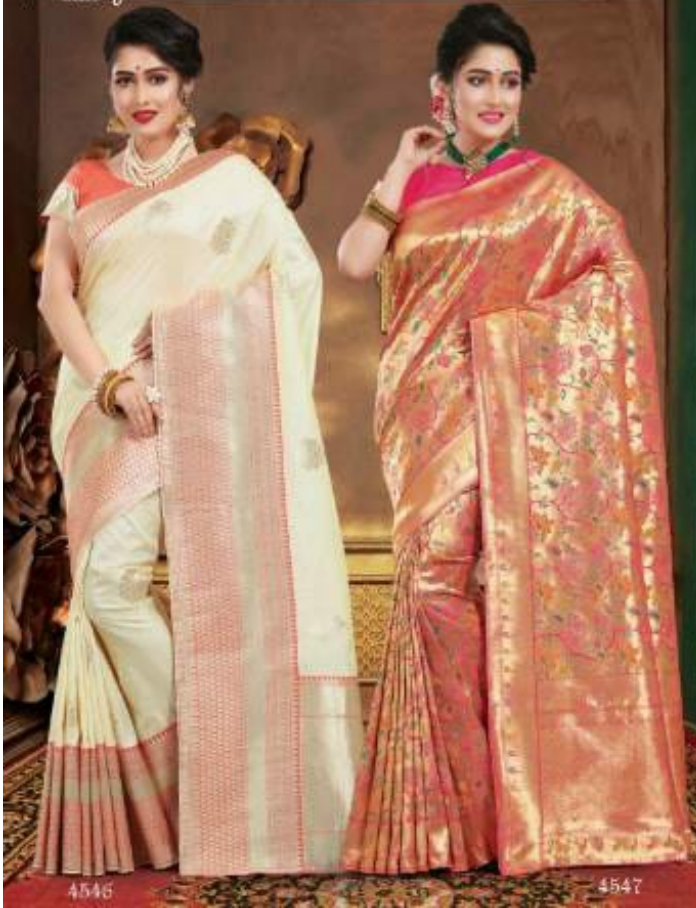

Patang

TOP SELLING

4546

4547

TOP SELLING

Patang

4562

4568

Patang

TOP SELLING

TOP SELLING

Patang

4573

4582-B

4589

4592

5802-A

5802-B

PRICE LIST FOR PATANG 5301 SERIES "Beyond Beauty"

Sl. NO.	DESIGN NO.	FABRIC/WORK DETAILS	PRICE
1	5301	RICH PALLU JARI MEENAKARI SILK SAREES.	2495.00
2	5302-A	RICH PALLU JARI MEENAKARI SILK SAREES.	2495.00
3	5302-B	RICH PALLU JARI MEENAKARI SILK SAREES.	2495.00
4	5303	RICH PALLU JARI MEENAKARI SILK SAREES.	2695.00
5	5304	RICH PALLU JARI MEENAKARI SILK SAREES.	2695.00
6	5305	RICH PALLU JARI MEENAKARI SILK SAREES.	2795.00
7	5306-A	RICH PALLU JARI MEENAKARI SILK SAREES.	2495.00
8	5306-B	RICH PALLU JARI MEENAKARI SILK SAREES.	2495.00
9	5307	RICH PALLU JARI MEENAKARI SILK SAREES.	2795.00
10	5308-A	RICH PALLU JARI MEENAKARI SILK SAREES.	2495.00
11	5308-B	RICH PALLU JARI MEENAKARI SILK SAREES.	2495.00
12	5309	RICH PALLU JARI SILK SAREES.	1595.00
13	5310	RICH PALLU JARI MEENAKARI SILK SAREES.	2495.00
14	5311-A	RICH PALLU JARI MEENAKARI SILK SAREES.	2295.00
15	5311-B	RICH PALLU JARI MEENAKARI SILK SAREES.	2295.00