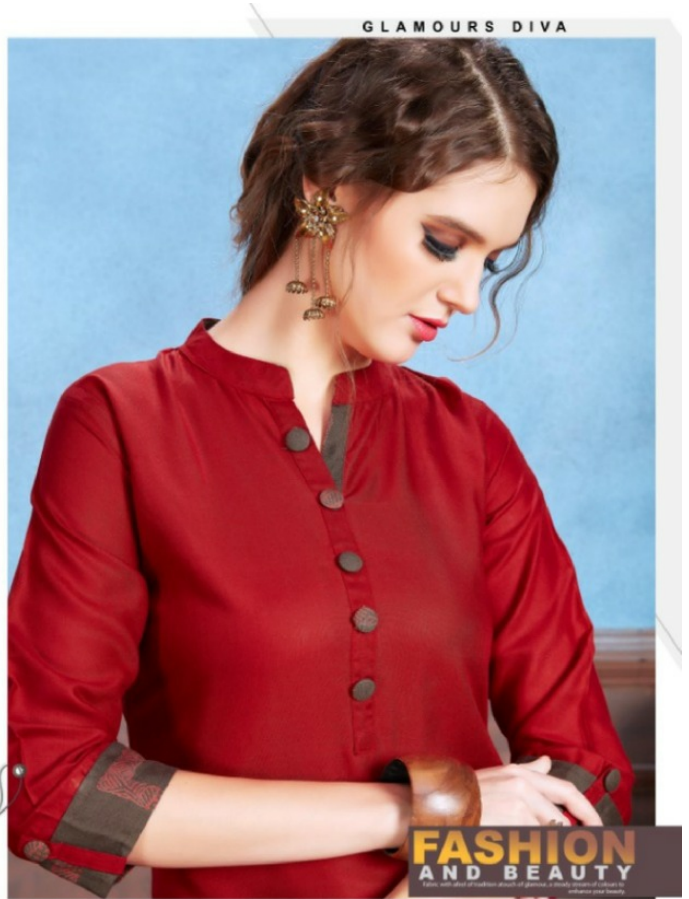

FLIMSHY FABRIC

WIDE
RANGE

Design brings flashy patterns on filmy fabric
whic turns even the simplest style.

DP
1001

KERSOM
KIDS
ECLAIR

the height of feminine fashion excellence elegant, stylish, graceful and exceptionally classy..