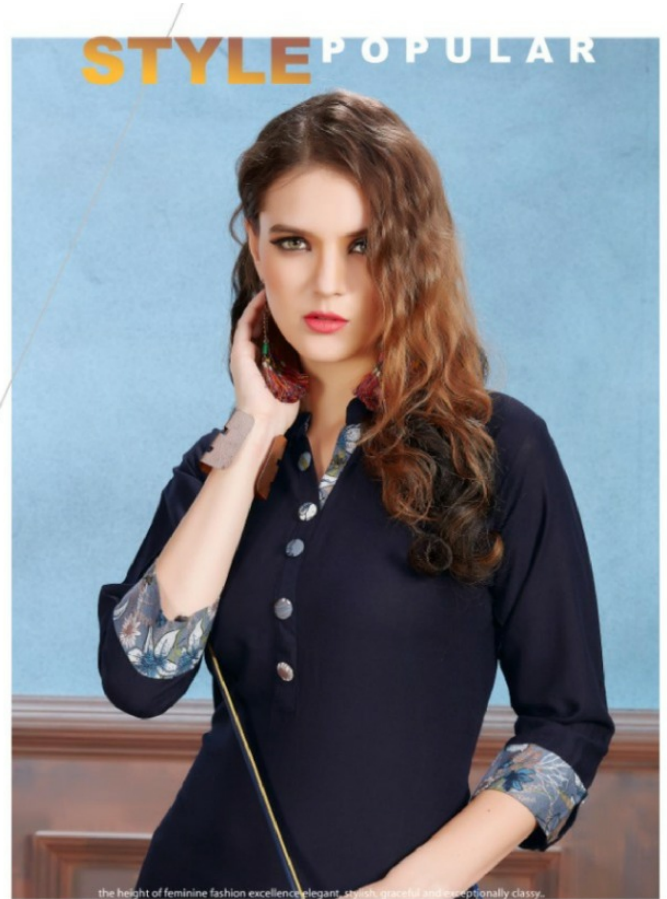

D.No
1002

D.No
1002

LOOK OF
BEAUTY

ECLAIR

COMPLIMENTARY COPY NOT FOR SALE.

All rights of this publication are reserved. Unauthorized copying, distribution or printing is strictly prohibited.
All photographs, models & designs are real.

FLIMSHY FABRIC

WIDE
RANGE

Design brings flashy patterns on filmy fabric
whic turns even the simplest style.

DP
1001

KERSOM
KIDS
ECLAIR

the height of feminine fashion excellence elegant, stylish, graceful and exceptionally classy..