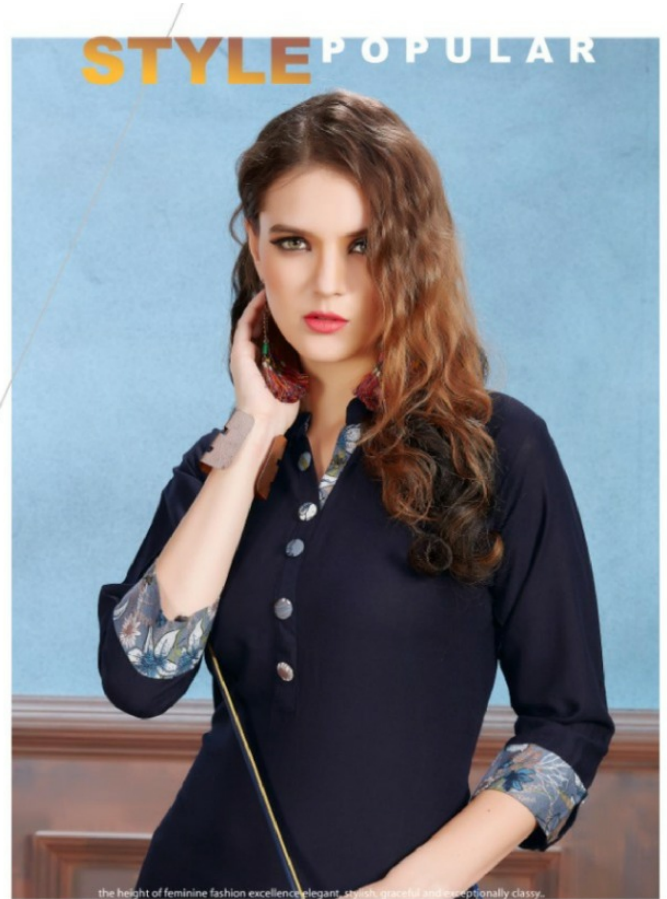

D.No
1002

D.No
1002

LOOK OF
BEAUTY

ECLAIR

COMPLIMENTARY COPY NOT FOR SALE.

All rights of this publication are reserved. Unauthorized copying, distribution or printing is strictly prohibited.
All photographs, models & designs are real.

WIDE
RANGE

Design brings flashy patterns on filmy fabric
whic turns even the simplest style.

DP
1001

KERSOM
KIDS
ECLAIR

the height of feminine fashion excellence elegant, stylish, graceful and exceptionally classy..