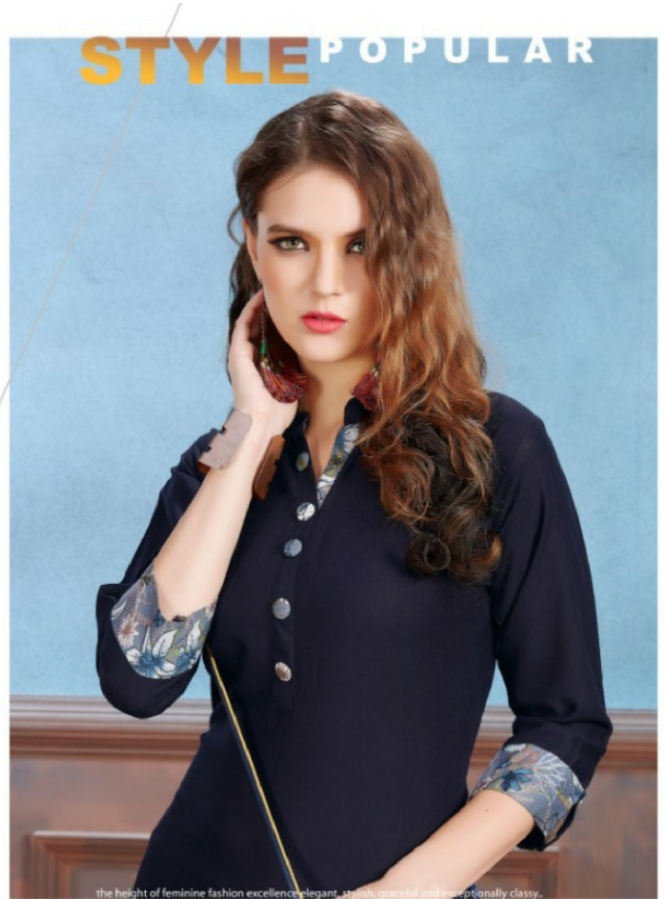

D.No
1002

D.No
1002

LOOK OF
BEAUTY

ECLAIR

COMPLIMENTARY COPY NOT FOR SALE.

All rights of this publication are reserved. Unauthorized copying, distribution or printing is strictly prohibited.
All photographs, models & designs are real.

FLIMSHY FABRIC

WIDE
RANGE

Design brings flashy patterns on filmy fabric
whic turns even the simplest style.

DP
1001

KERSOM
KIDS
ECLAIR

the height of feminine fashion excellence elegant, stylish, graceful and exceptionally classy..