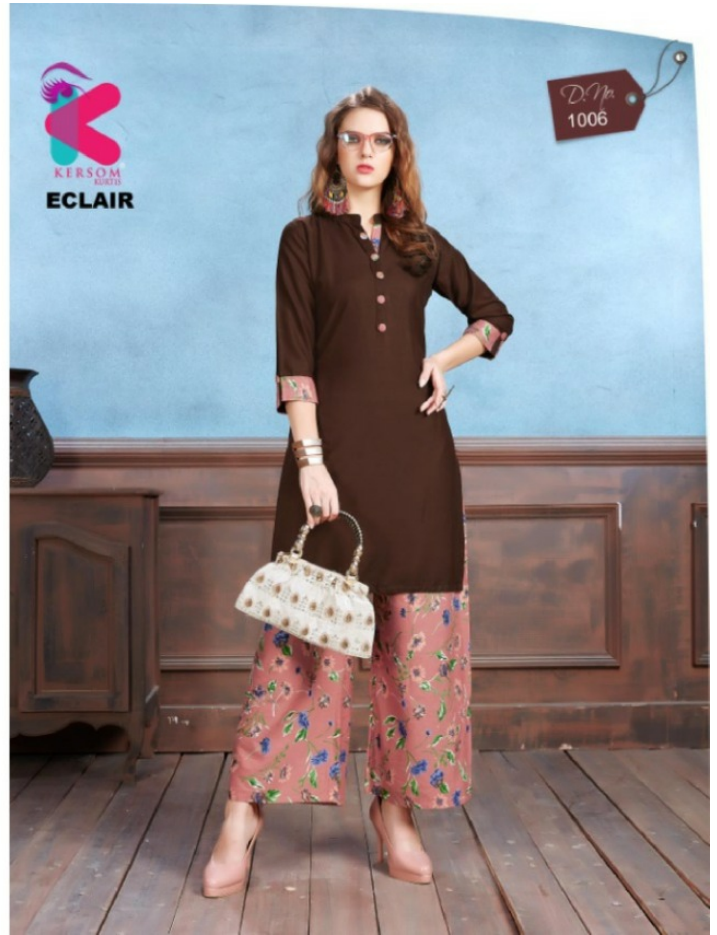

D.No
1002

D.No
1002

LOOK OF
BEAUTY

ECLAIR

COMPLIMENTARY COPY NOT FOR SALE.

All rights of this publication are reserved. Unauthorized copying, distribution or printing is strictly prohibited.
All photographs, models & designs are real.

D.No
1002

FLIMSHY FABRIC

SENSE
SENSIBILITY

Working pattern of fabric
reproduction subject to change
without notice. Color and
design may vary slightly from
actual product. Distribution of color
and pattern.

FLIMSHY FABRIC

WIDE
RANGE

Design brings flashy patterns on filmy fabric
whic turns even the simplest style.

DP
1001

KERSOM
KIDS
ECLAIR

the height of feminine fashion excellence elegant, stylish, graceful and exceptionally classy..