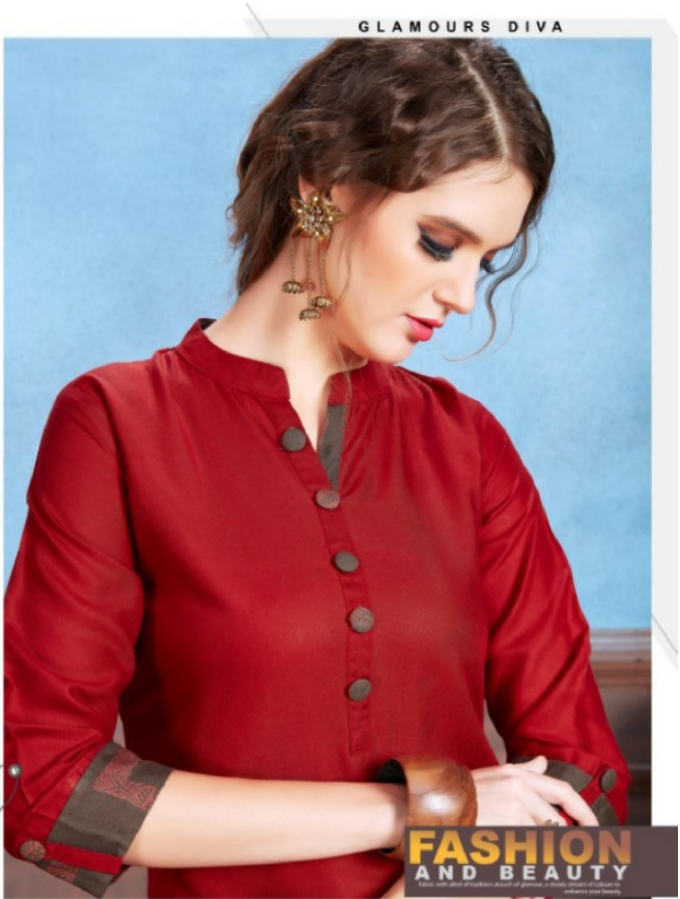

FLIMSHY FABRIC

WIDE
RANGE

Design brings flashy patterns on filmy fabric
whic turns even the simplest style.

DP
1001

KERSOM
KIDS
ECLAIR

the height of feminine fashion excellence elegant, stylish, graceful and exceptionally classy..