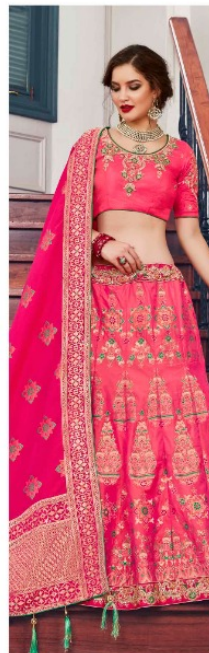

3232

3231

3232

3233

3234

3235

3236

CATALOG NAME
PANETAR

FABRICS DETAILS

FABRICS :- Silk Jacquard Jari Thread Embroidered Work
with Stone hand Work

Blouse :- Raw Silk with Fancy Jari Thread Embroidered Work Sleeve

Dupatta :- Silk Jacquard

Singal Pcs Rate - 3499 /- Per Pce (06 Pcs)