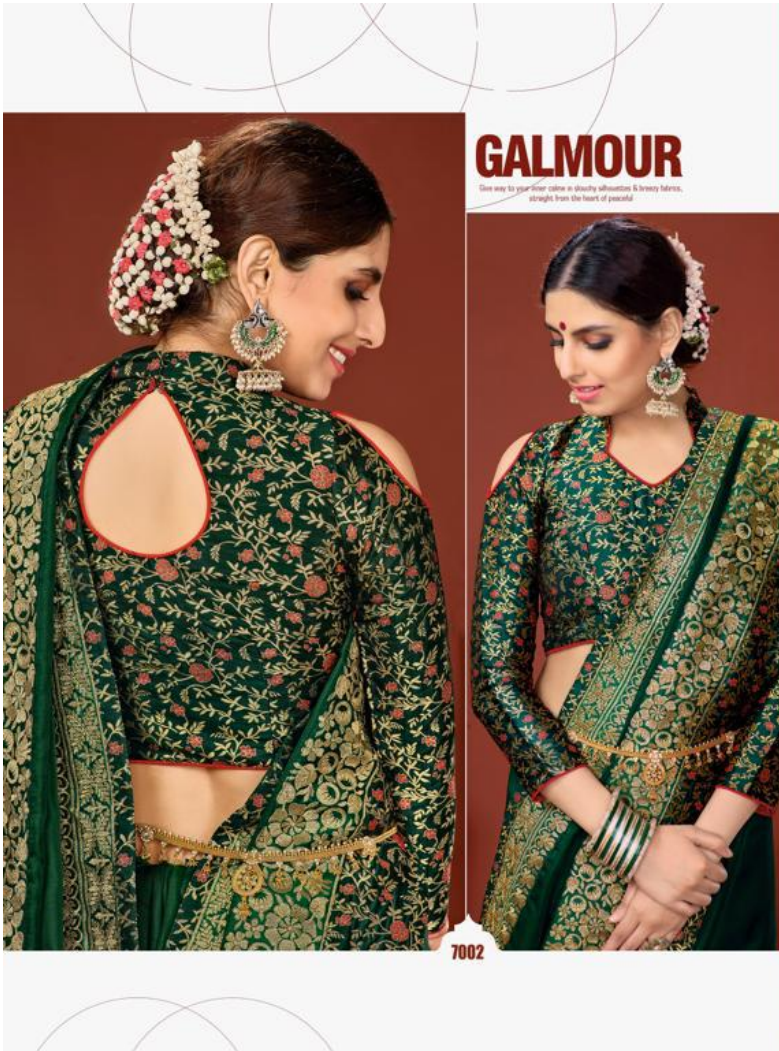

Jyotsna

EXOTIC FLORAL
Here, patterns are a mix of classical and contemporary motifs. The colours are fresh for the season.
7001

Jyotsna

Jyotsna

ESSENZA FASHION

Bright colour is one of the strongest fashion statement of the season and bold prints give fashion a more ethereal and exotic effect.

7003

7004

7005

Jyotsna

ESSENZA FASHION

7006
Bright colour is one of the strongest fashion statement of the season and bold prints give fashion a more ethereal and exotic effect

Jyotsna

STUNINGBEAUTY