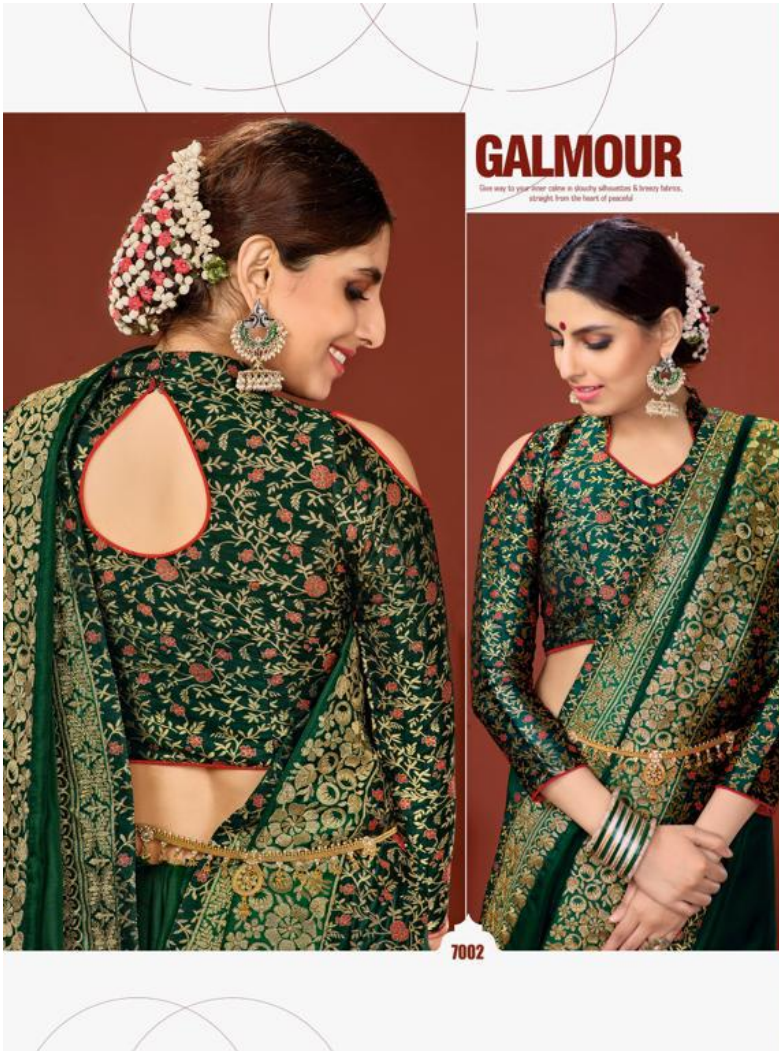

Jyotsna

EXOTICFLORAL
Here patterns are a mix of classical and contemporary motifs. The colours are fresh for the season
7001

Jyotsna

ESSENZA FASHION

Bright colour is one of the strongest fashion statement of the season and bold prints give fashion a more ethereal and exotic effect.

7003

7004

7005

Jyotsna

ESSENZA FASHION

7006
Bright colour is one of the strongest fashion statement of the season and bold prints give fashion a more ethereal and exotic effect

Jyotsna

STUNINGBEAUTY