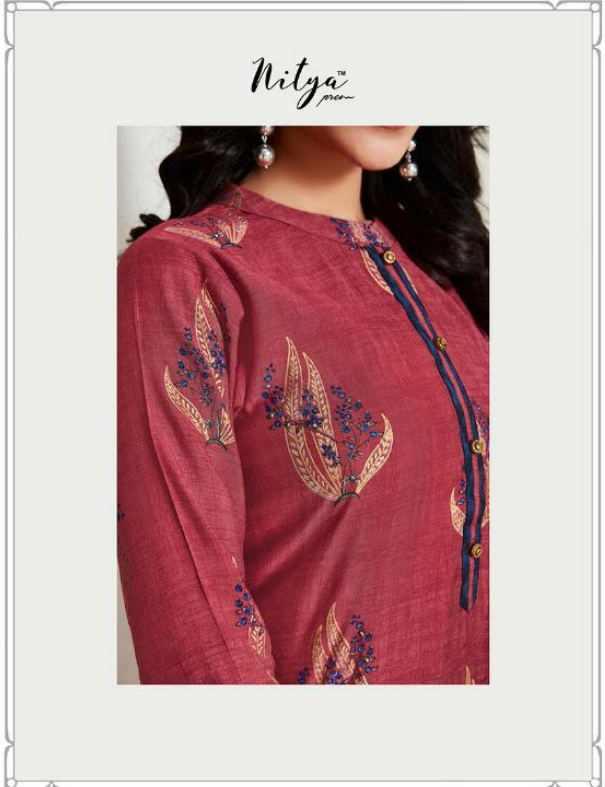

AAHNA

Nitya
PRO

102

Nitya
presenting

AAHNA

TOP : PURE SILK WITH FOIL PRINT
BOTTOM : PURE SILK
SIZE : M L XL XXL

AAHNA

FASHIONABLE TRIBUTES TO COLOR & SILHOUETTES
THAT HAVE INSPIRED TRENDS AROUND THE WORLD.