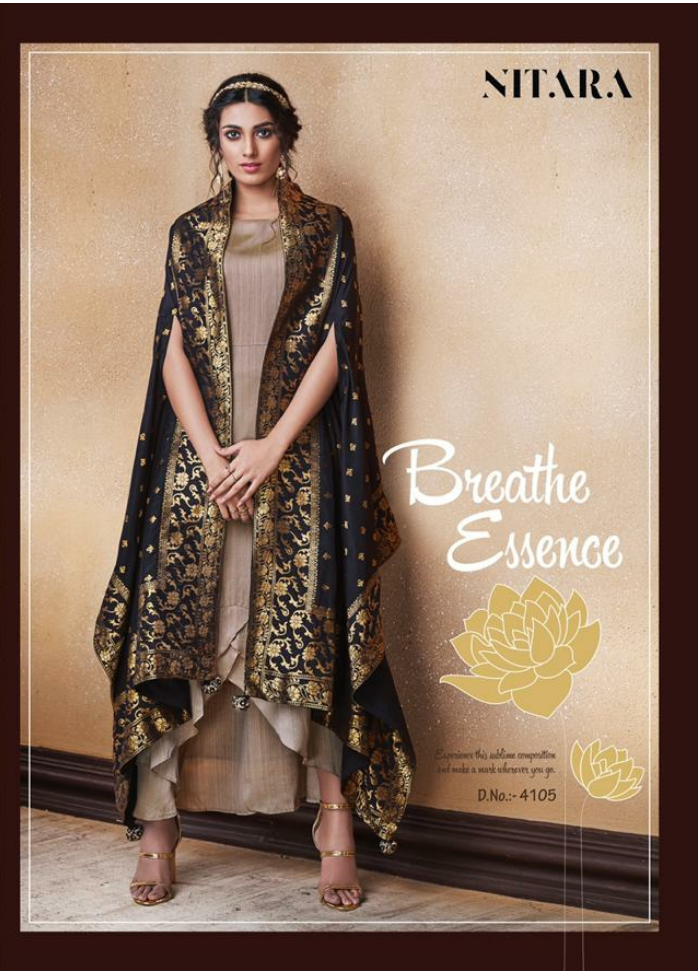

NITARA

NITARA

Exotic  
Beauty

Stand out in crowd with these  
bright colours and classic designs.  
D.No.- 4103

NITARA

NITARA

Natural Glam

The essence of beauty and elegance wrapped together.

D.No.- 4101

NITARA

Fusion  
Intensity

*Price and persona will be your  
characteristic as you wear this dress.*

D.No.: 4104

NITARA

Shining Stone

Bring out your ethnic  
essence with this garment.  
D.No.- 4102