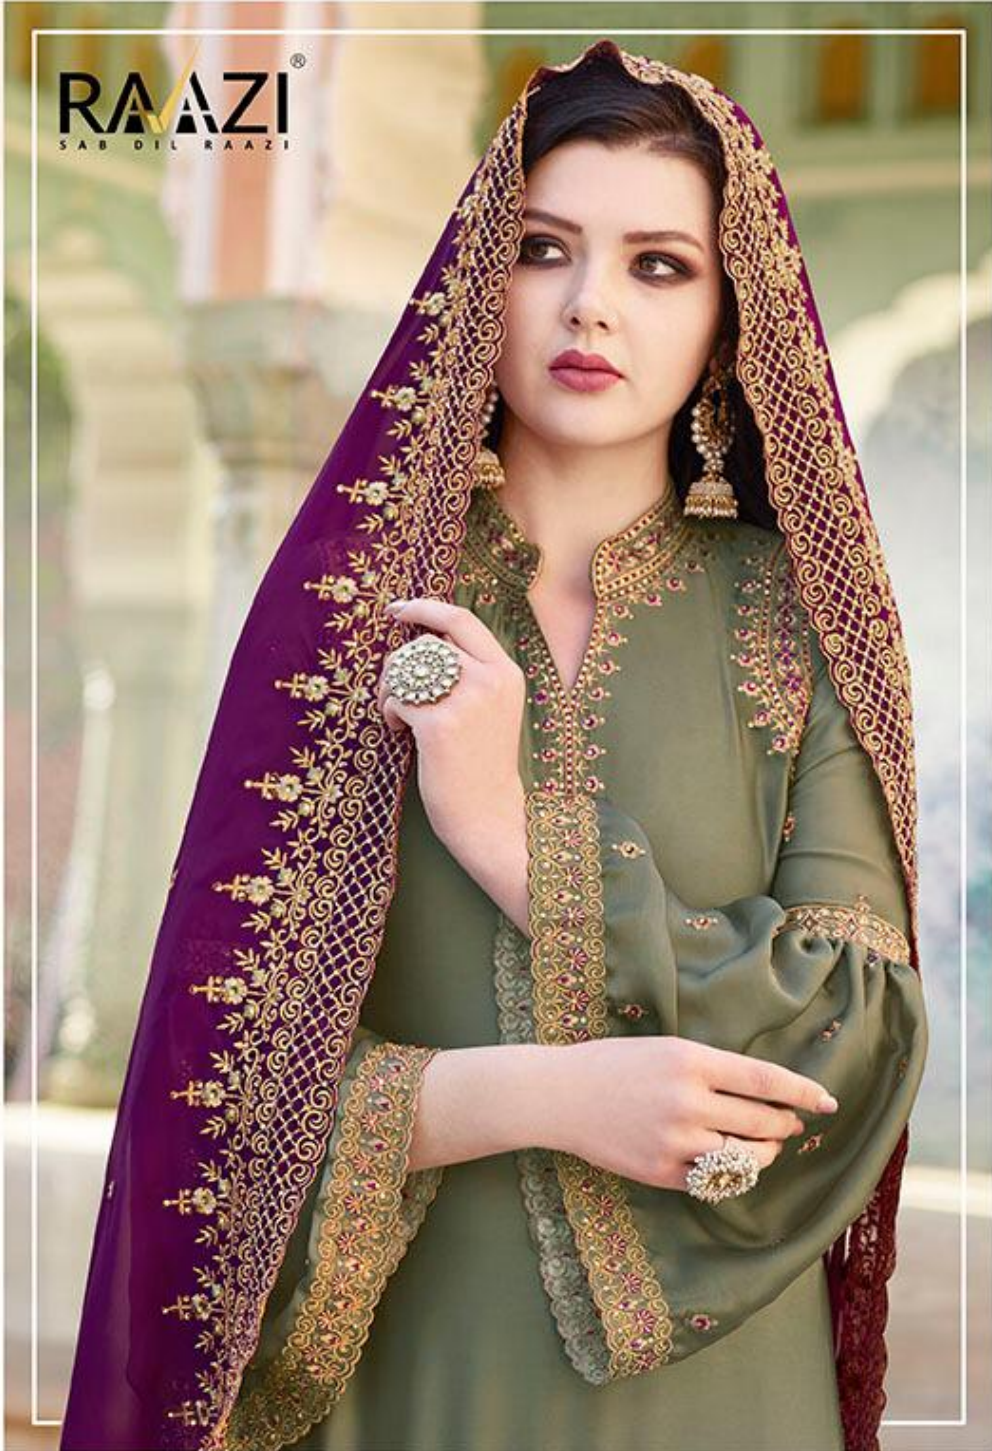

A Product by Rama Fashions

Raazi Plazzo & Sharara Suits