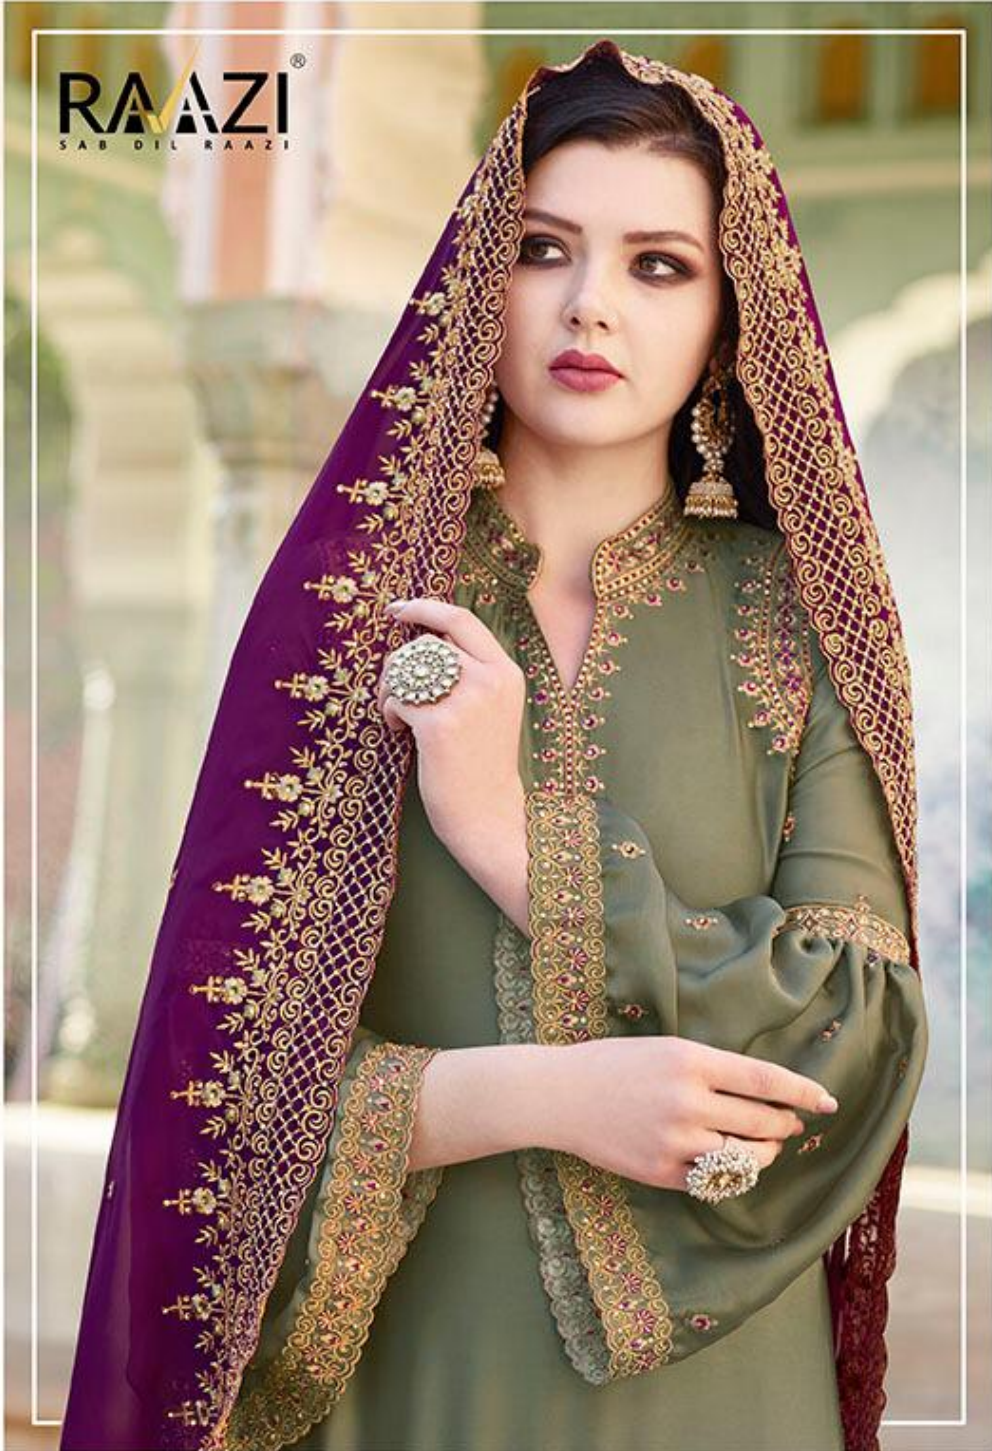

RAAZI®
SAB DIL RAAZI

A Product by Rama Fashions

Raazi Plazzo & Sharara Suits