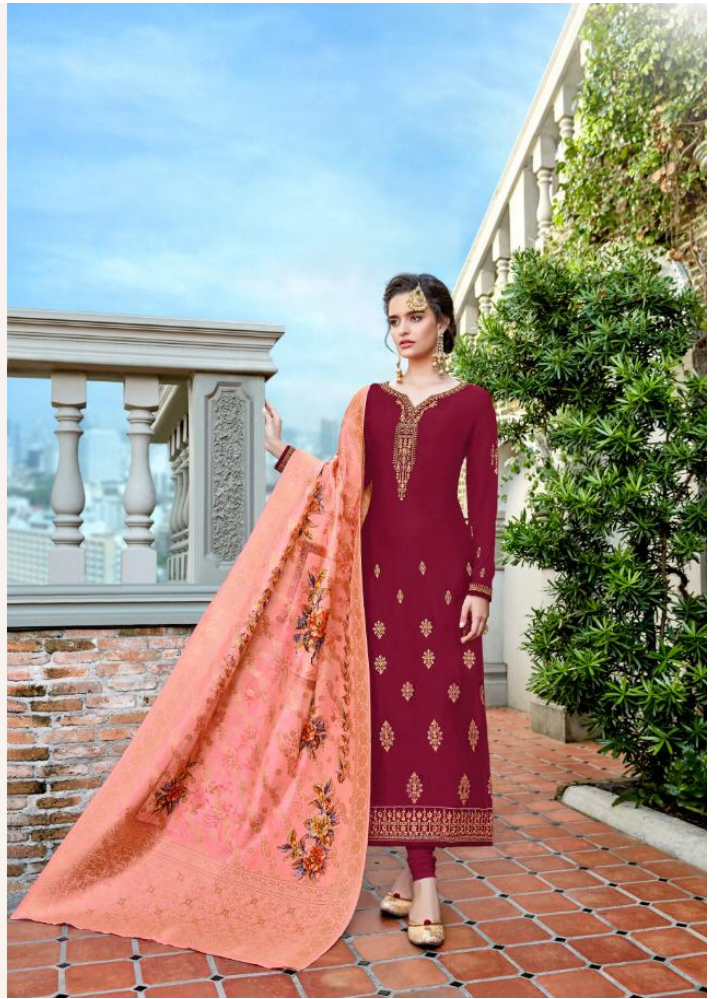

The logo for ALISA, featuring a stylized blue 'A' shape above the brand name in a serif font.

ALISA

The name 'SUHAN' in a large, white, serif font, positioned at the bottom of the image.

SUHAN

Wonderful Shade

The most decorative applique used to decorate the soulful eminence of a woman.

ALISA

D.No.2201

ALISA

Forever Beauty

The most decorative applique used to decorate the soulful eminence of a woman.

The logo for ALISA, featuring a stylized blue 'A' shape above the brand name in a serif font.

ALISA

The name 'SUHAN' in a large, white, serif font, positioned at the bottom of the image.

SUHAN

ALISA

D.No.2203

Sparkling Desire

The most decorative applique used to decorate the soulful eminence of a woman.

ALISA

The name 'SUHAN' in a large, white, serif font, positioned at the bottom of the image.

SUHAN

ALISA

Variable Style

The most decorative applique used to decorate the soulful eminence of a woman.

D.No.2201