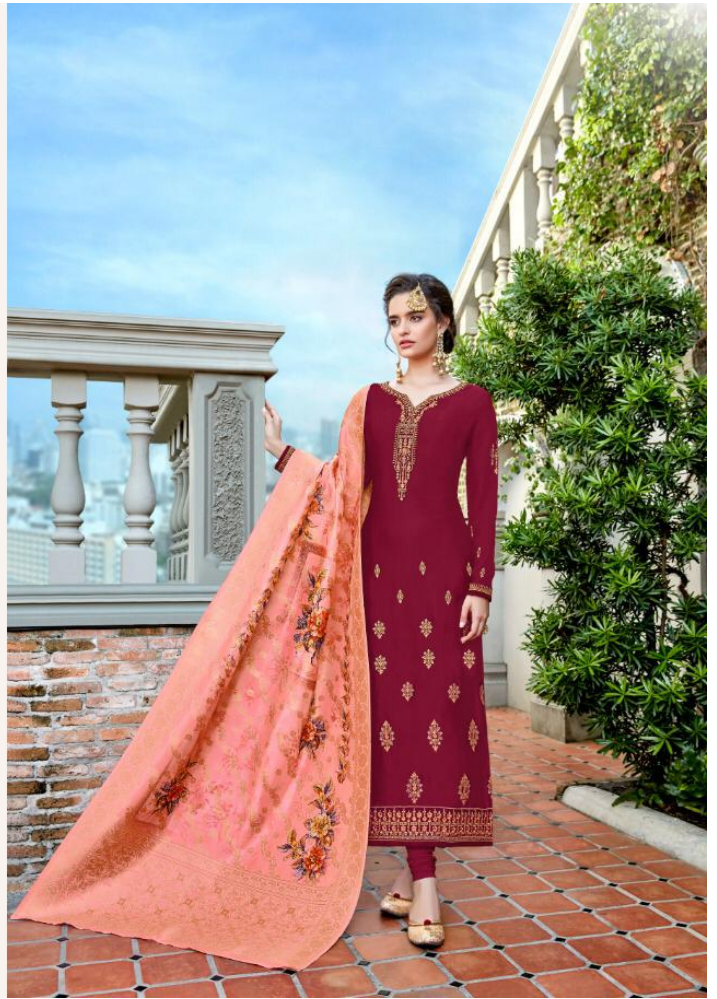

The logo for ALISA, featuring a stylized blue 'A' shape above the brand name in a serif font.

ALISA

The name 'SUHAN' written in a large, white, serif font, positioned at the bottom of the image.

SUHAN

Wonderful Shade

The most decorative applique used to decorate the soulful eminence of a woman.

ALISA

D.No.2201

ALISA

Forever Beauty

The most decorative applique used to decorate the soulful eminence of a woman.

The logo for ALISA, featuring a stylized blue 'A' shape above the brand name in a serif font.

ALISA

The name 'SUHAN' in a large, white, serif font, positioned at the bottom of the image.

SUHAN

ALISA

D.No.2203

Sparkling Desire

The most decorative applique used to decorate
the soulful eminence of a woman.

ALISA

The name 'SUHAN' written in a large, white, serif font, positioned at the bottom of the image.

SUHAN

ALISA

Variable Style

The most decorative applique used to decorate the soulful eminence of a woman.