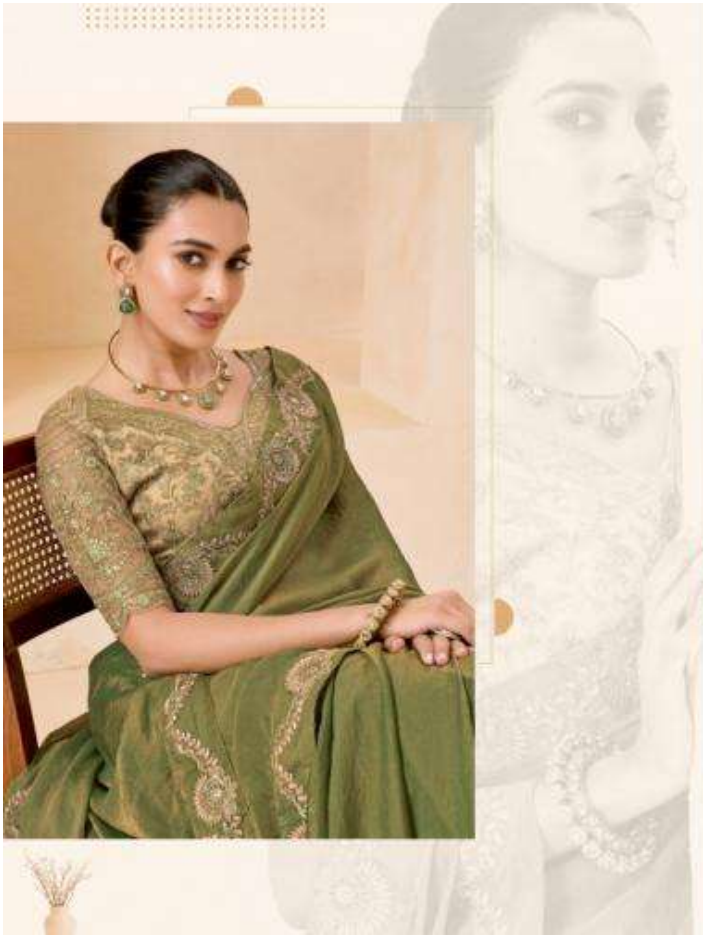

9406

Decorating sarees with work and craftsmanship, each one of them gives a look for a more royal style in your wardrobe.

ANMOL
CREATIONS

9412

ANMOL
CREATIONS

9413

9413

Classic in design, the contemporary
designer with classic nature giving
silk and net with the best
heavy work.