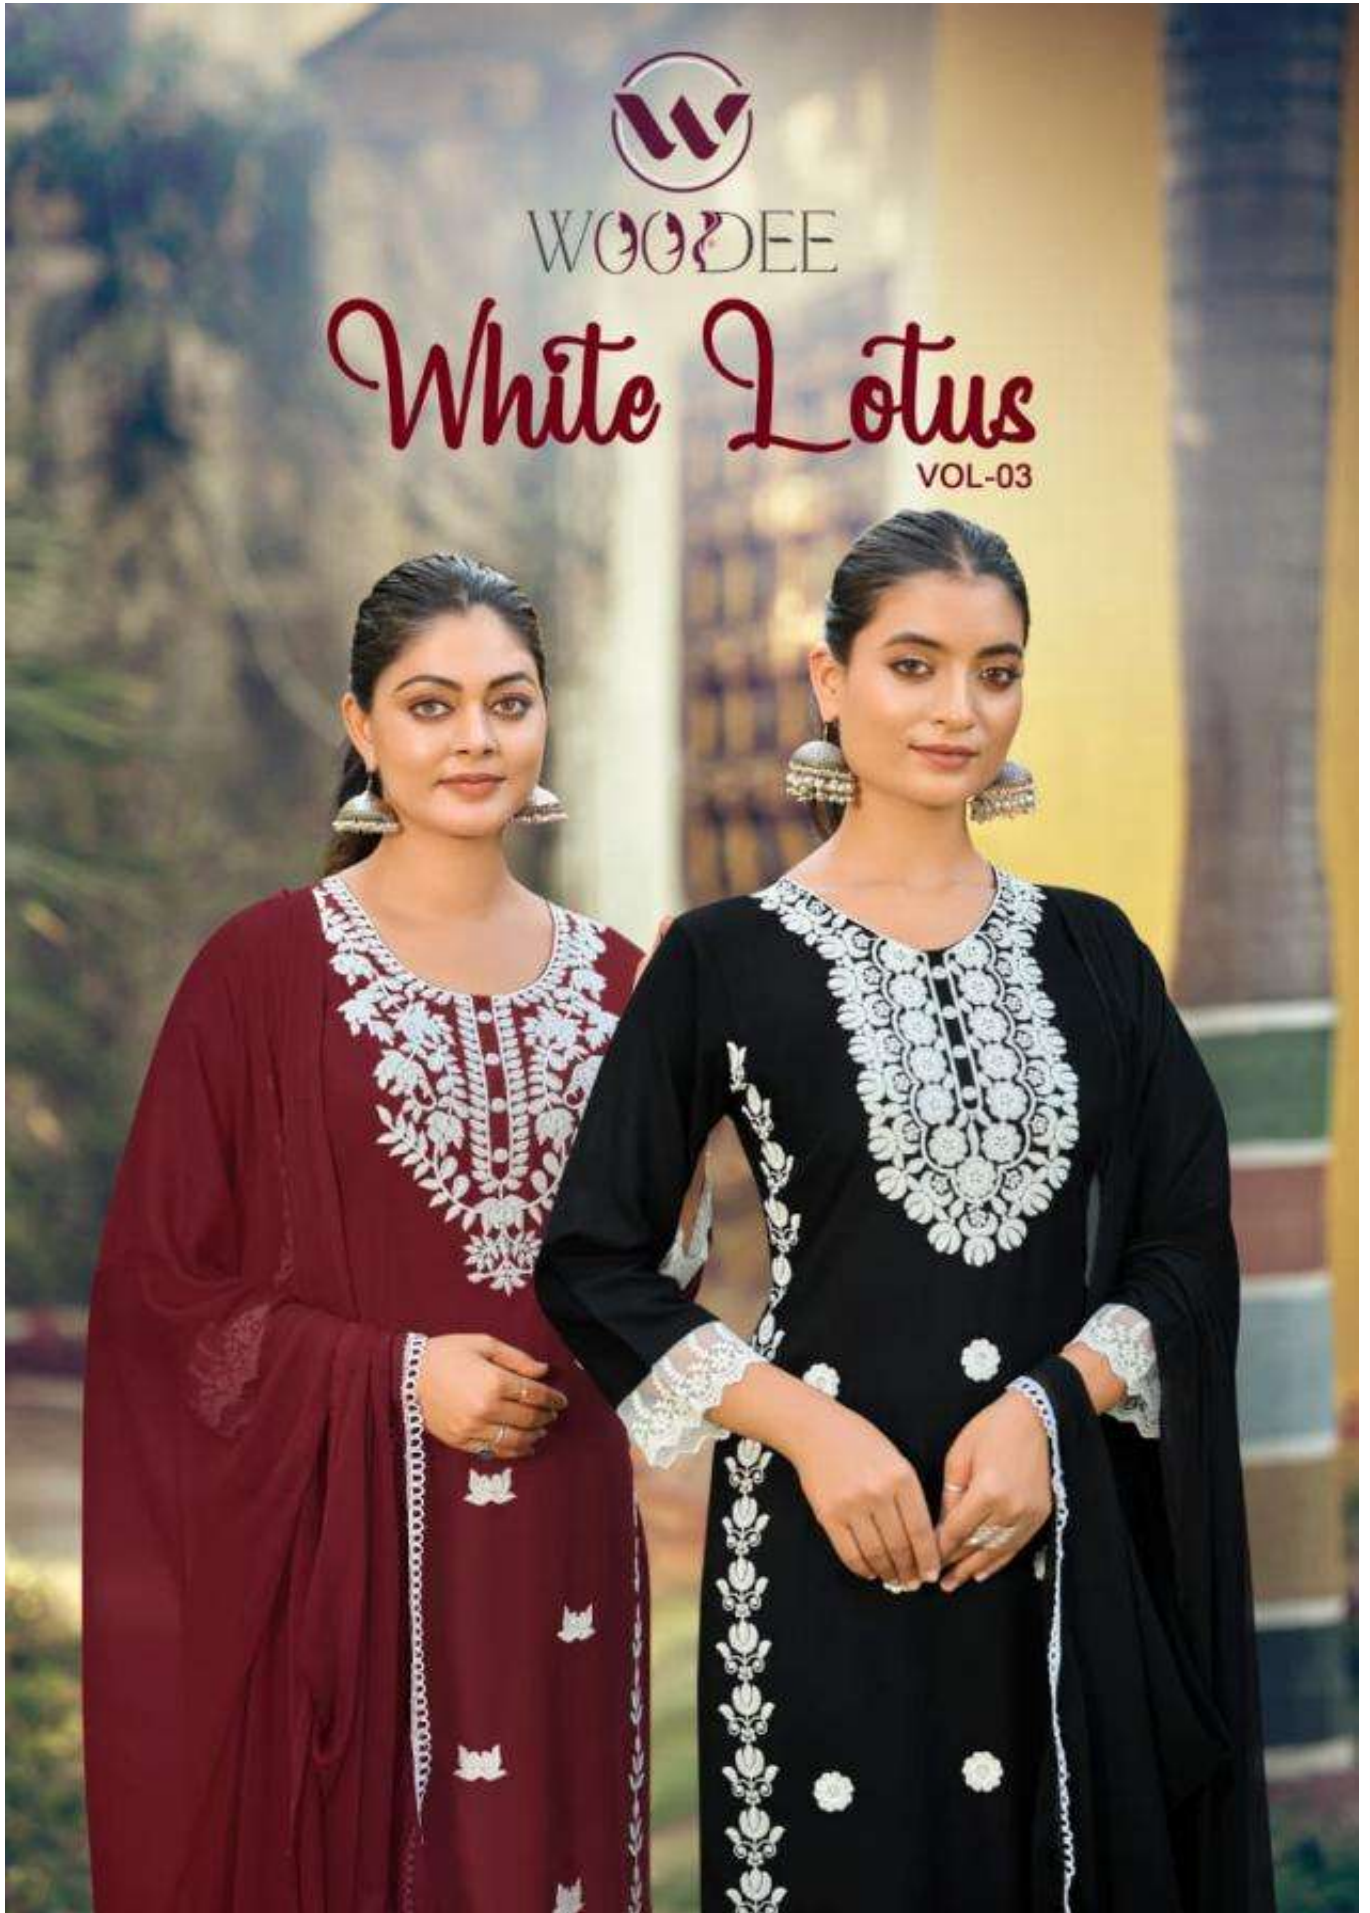

WOODEE

White Lotus

VOL-03

1004

Embrace charm

The epitome of grace

WOODEE

1003

	FABRIC DETAILS
{STYLE}	STRAIGHT CUT TOP BOTTOM DUPATTA
(TOP + BOTTOM)	PREMIUM LIVA TAG REYON WITH LUKHNOWI WORK
{DUPATTA}	PREMIUM HEAVY NAZNEEN WITH LACE

WOODEE

1001

1002

1003

1004

1005

1006

WOODIE

1006

W
WOODIEE

WOODEE

White Lotus

VOL-03

W
WOODIEE

Magnificence in every weave