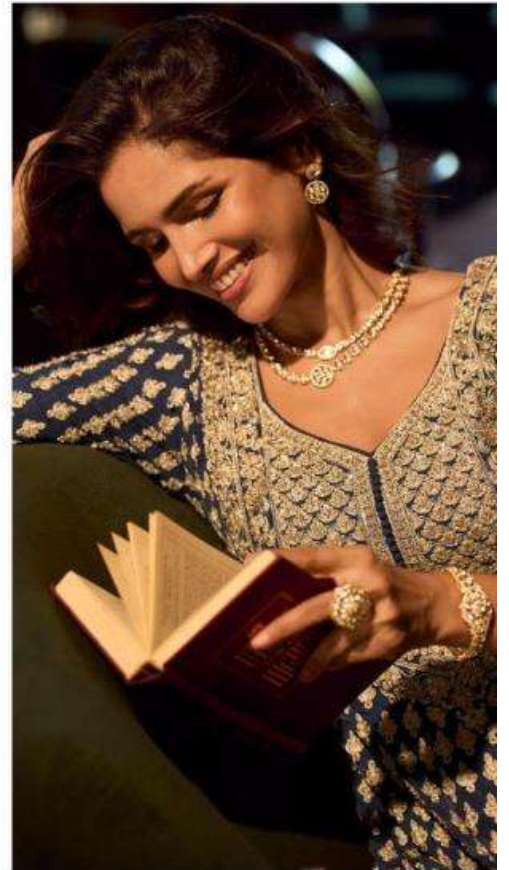

# SUREENA

AND LIFE TO EVERYTHING SPARKS THE DARKNESS OF WONDER - BE...

Experience the beauty of ethnic artistry in this intricately embellished outfit.

SAYURI<sup>®</sup>  
—Designer

Born For  
THE SPOTLIGHT