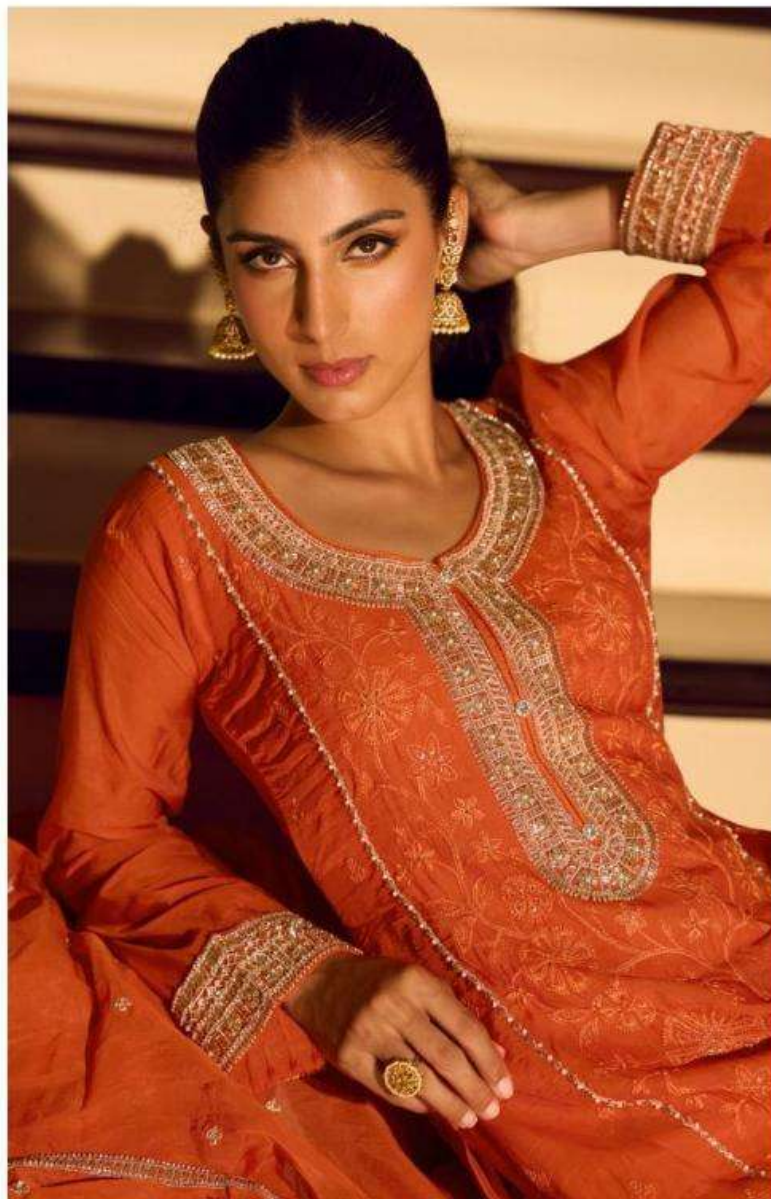

SAYURI®
Designer

Winter is not a season,

Grace your style with **Exceptional** ethnic essence that is sure to stun!

it's a celebration of layers."

10201