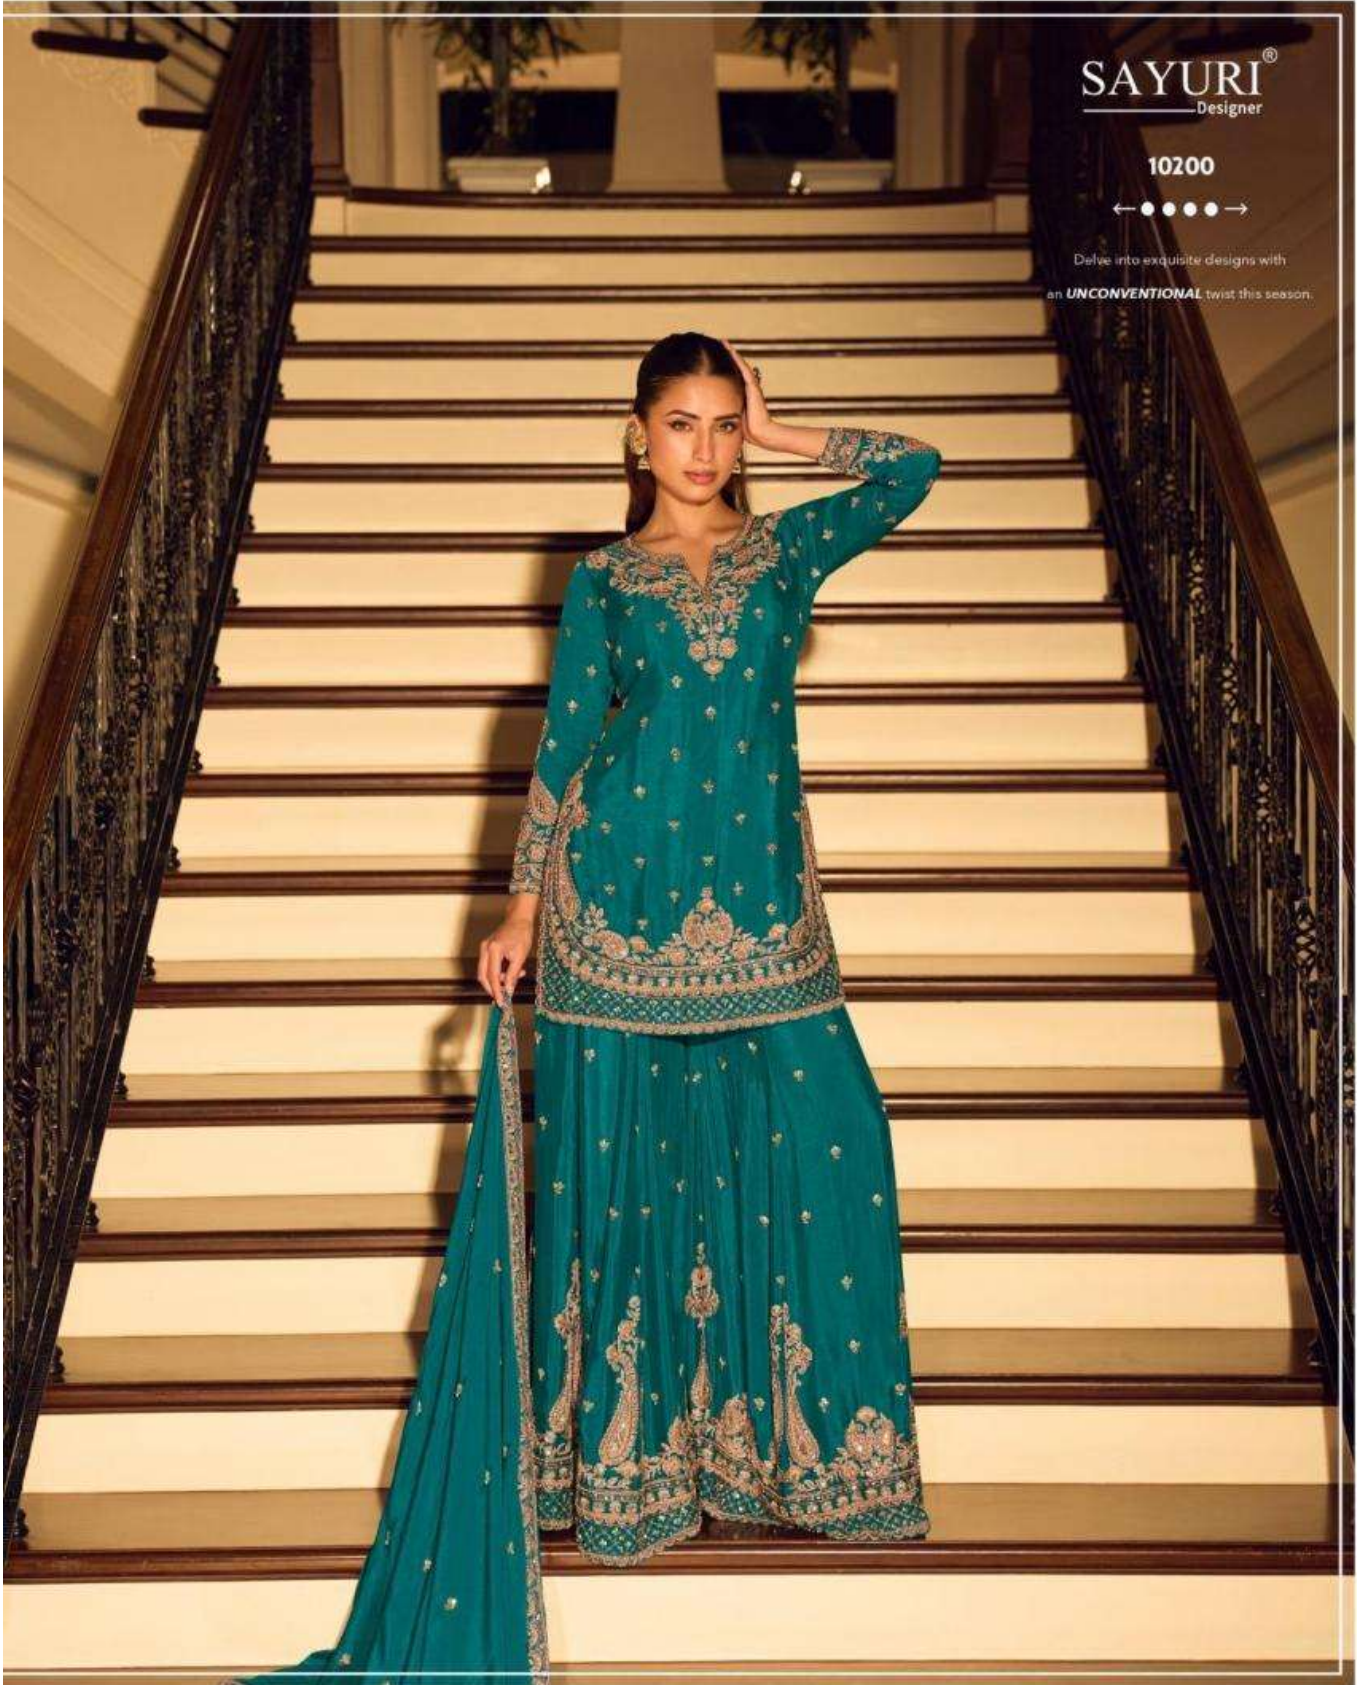

# KANCHAN

SAYURI<sup>®</sup>  
Designer

10200

Delve into exquisite designs with  
an **UNCONVENTIONAL** twist this season.

SAYURI®  
Designer

*Winter is not a season,*

Grace your style with **Exceptional** ethnic essence that is sure to stun!