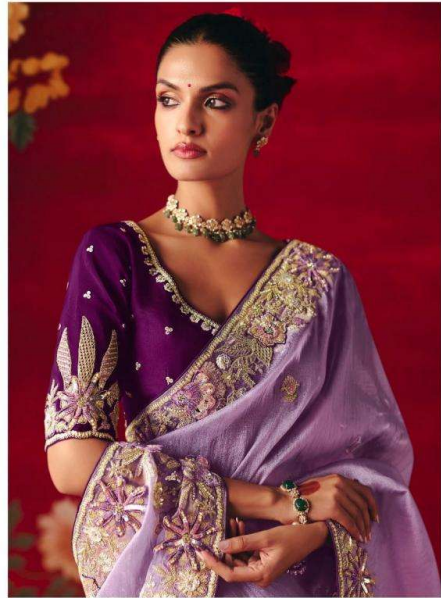

KIMORA®

ELEGANT TRADITION

+

KS 5587