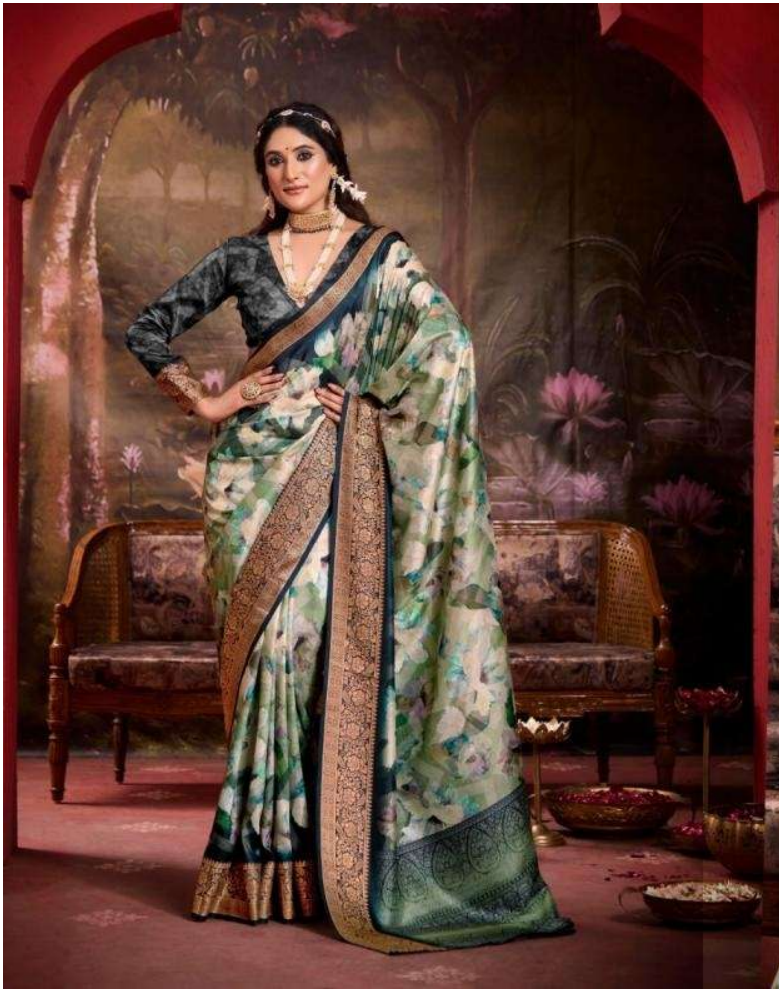

स्त्रीVA

SHUBH SHREE
LUXURY
DESIGN

1006

1001

1002

1003

1004

1005

1006

1007

1008

FASHION & LIFESTYLE THAT CAN PAIR FABRICALLY

स्त्रीVA

CONFIDENCE IS THE BEST ACCESSORY TO WEAR

WOMEN CAN BE SMART, GOOD, AND WEALTHY. A GOOD DESIGNER

FASHION IS EVERYTHING THAT CAN PASS FASHIONABLE