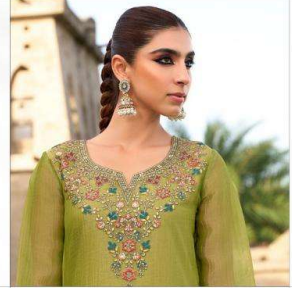

LILY & LALI[®]
GULSPRIDE
A PRODUCT OF *friona* GROUP

Mulaqat

LILY&LALI[®]
GULS PRIDE
A PRODUCT OF FIORIS GROUP

Goes out of style

Embrace the warmth of gold, it's a shade that never goes out of style
26753

There is beauty

LILY & LALI®
GULS PRIDE
A PRODUCT OF FIONA GROUP

More than just a color, this exquisite mustard shade is an emotion a feeling of joy, opulence, and self-assured elegance. It's a testament to the power of dressing in tones that reflect your inner glow