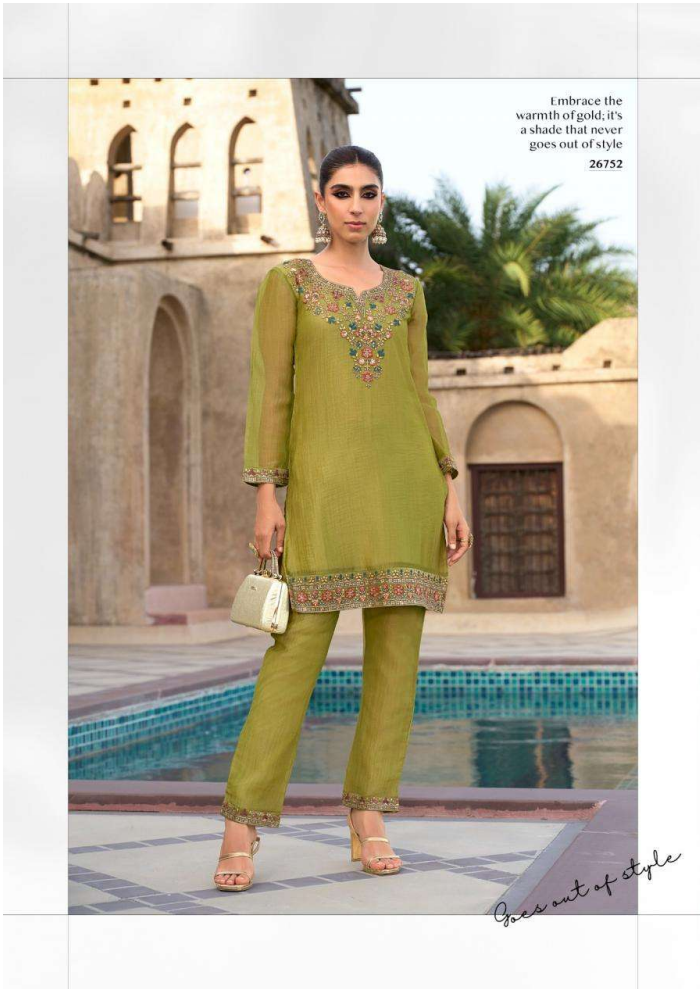

This outfit perfectly bridges the gap between classic charm and modern sophistication

LILY&LALI[®]
GULS PRIDE
A PRODUCT OF WICHA GROUP

Goes out of style

Embrace the warmth of gold; it's a shade that never goes out of style