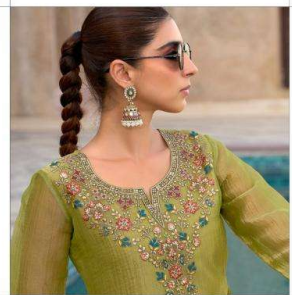

LILY & LALI[®]
GULSPRIDE
A PRODUCT OF *friona* GROUP

Mulaqat

LILY&LALI[®]
GULS PRIDE
A PRODUCT OF FIORIS GROUP

Goes out of style

Embrace the warmth of gold, it's a shade that never goes out of style
26753

There is beauty

LILY & LALI®
GULS PRIDE
A PRODUCT OF FIONA GROUP

More than just a color, this exquisite mustard shade is an emotion a feeling of joy, opulence, and self-assured elegance. It's a testament to the power of dressing in tones that reflect your inner glow