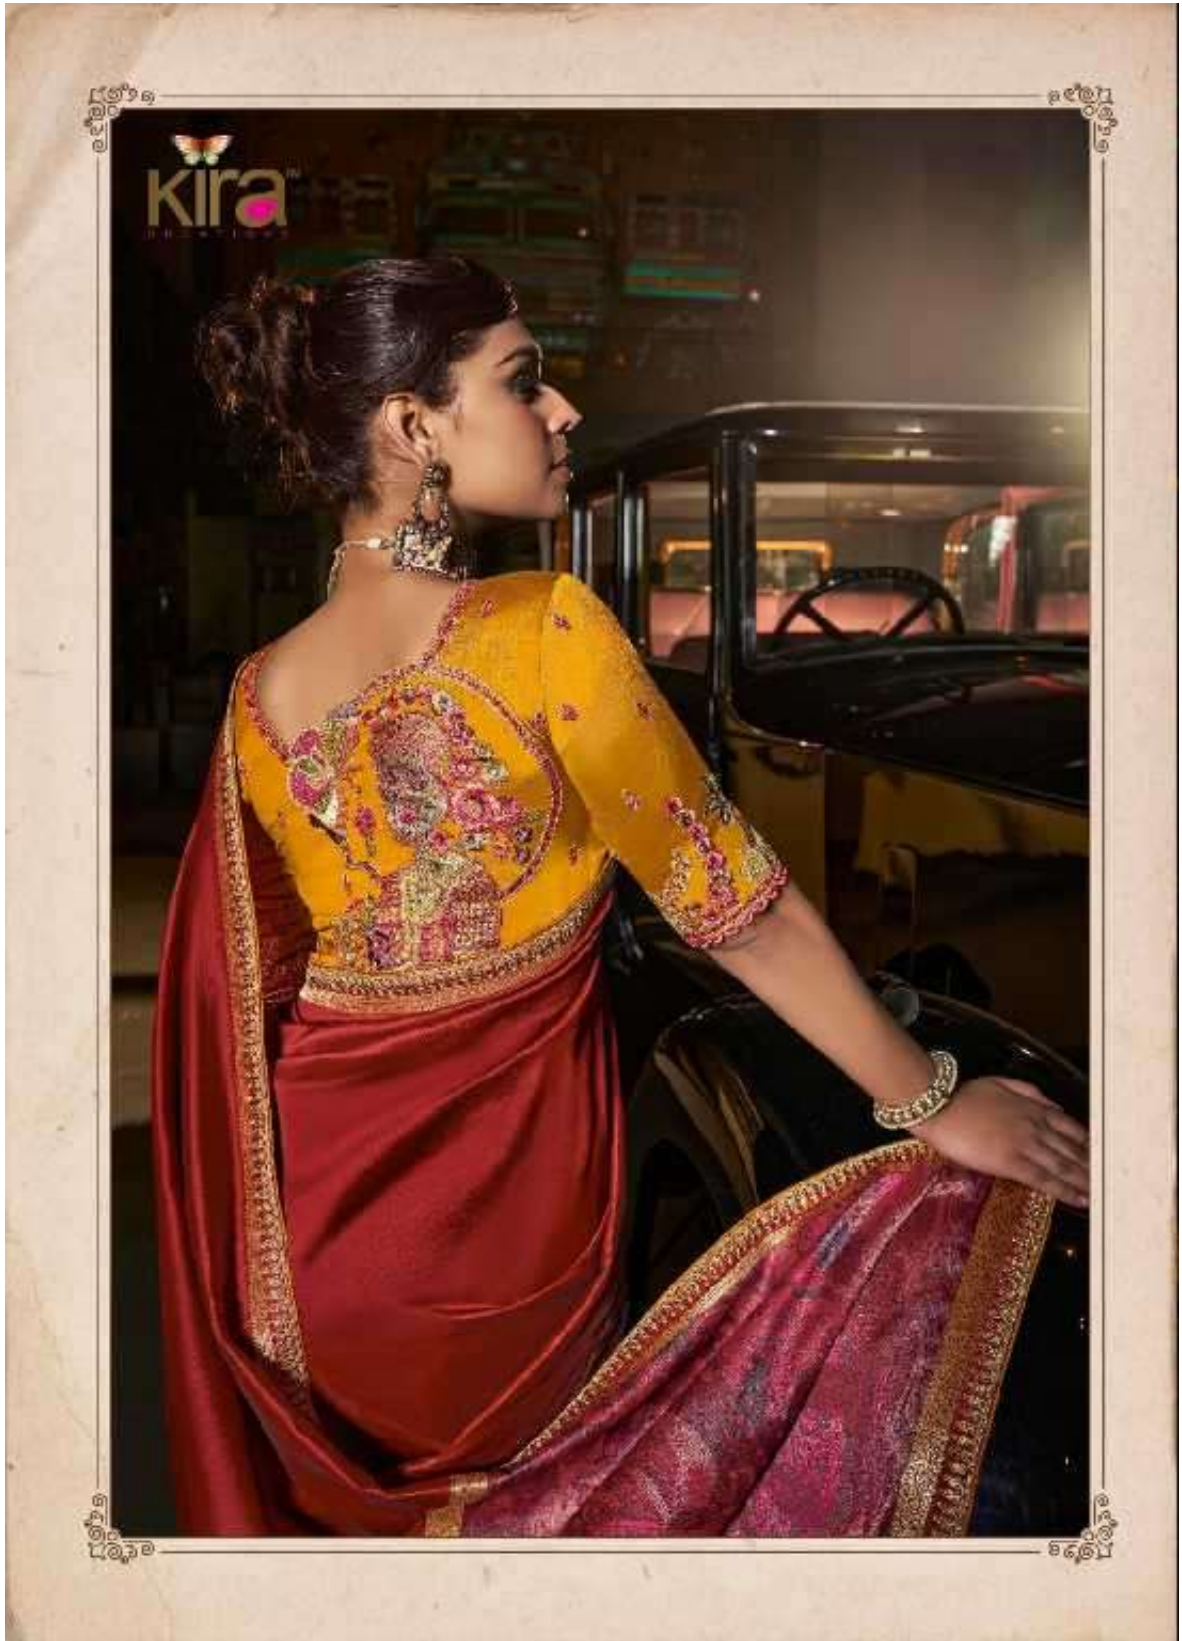

Draped in the richness of tradition, this golden-yellow and crimson silk saree is a masterpiece of timeless allure. The exquisite zari detailing gleams like molten gold, weaving a tale of opulence and grace.

VINTAGE

Kira™
CREATORS

MAJESTY

Kira

A masterpiece of tradition and artistry, this silk sarees tell a story in every fold. The intricate weaves and delicate embellishments create a dance of heritage and sophistication, draping you in timeless culture.

BEAUTY

Kira
LIFESTYLE

Drenched in royal hues and adorned with intricate craftsmanship, this deep blue silk saree is a vision of timeless sophistication. The shimmering zari work dances like moonlight on a serene night, weaving a tale of heritage and grandeur.