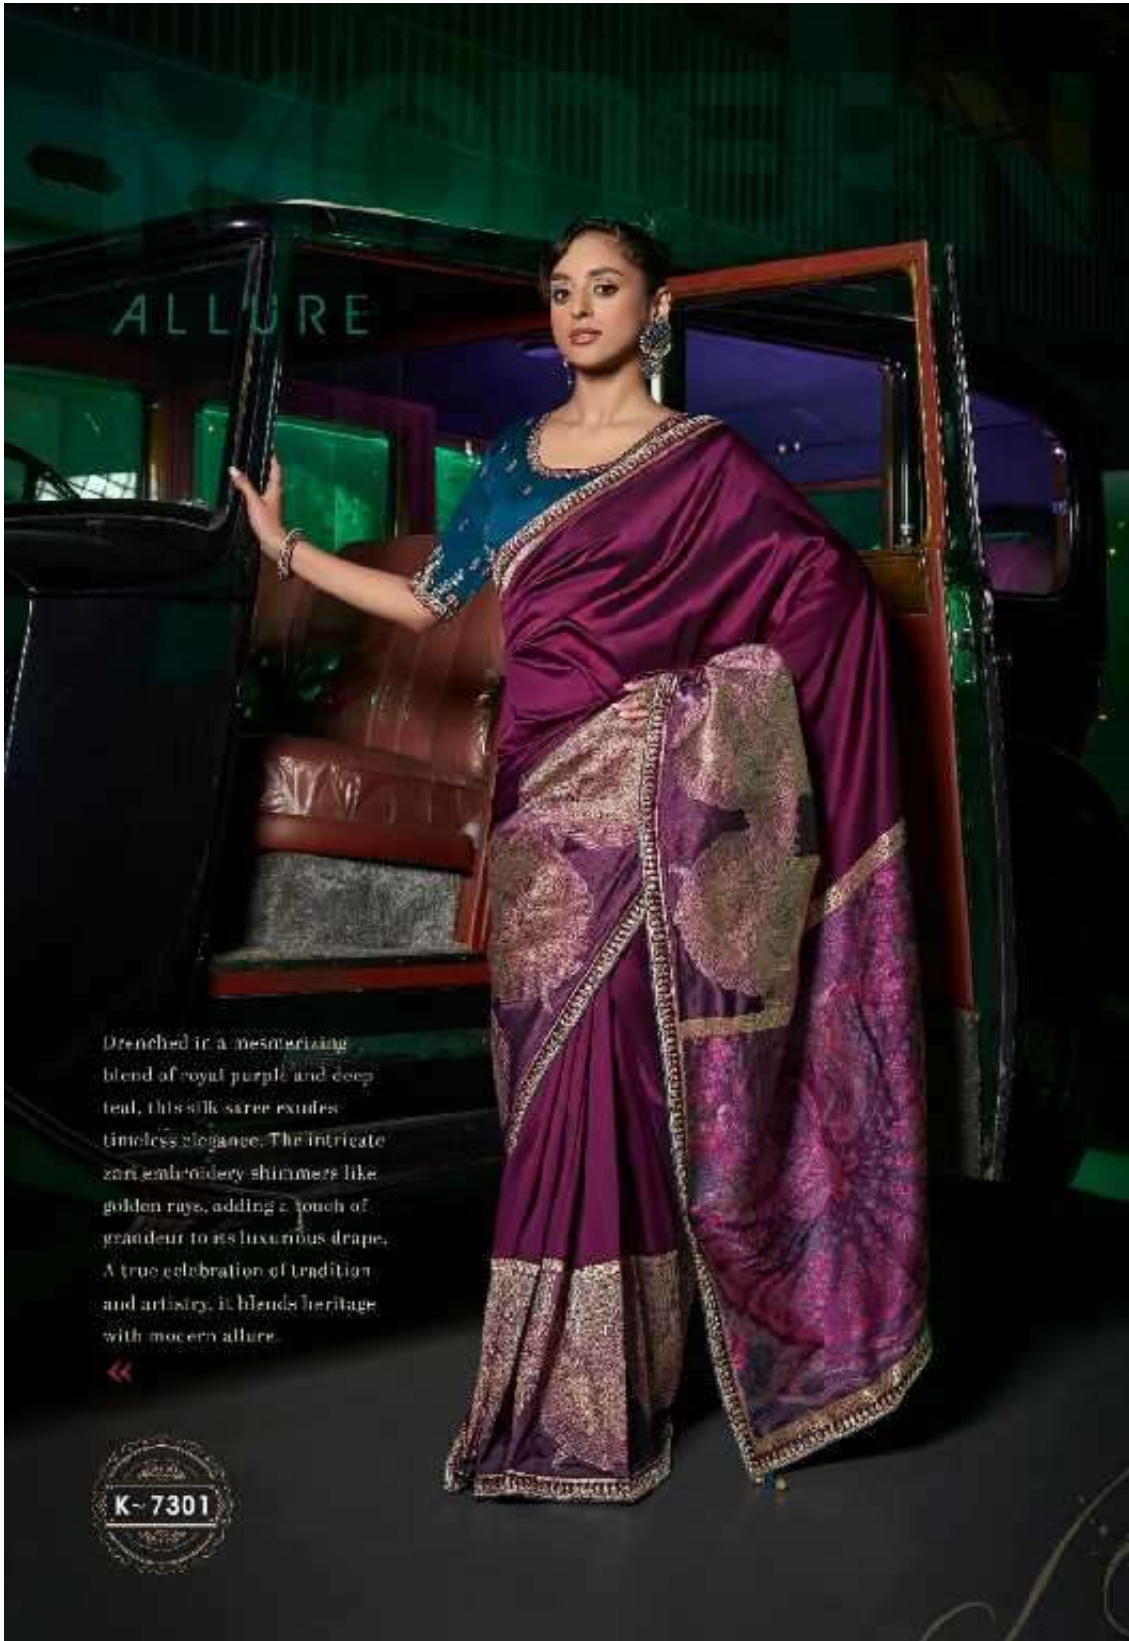

Kira™
LIFESTYLING

Kira™
CREATIVES

Drenched in a mesmerizing blend of royal purple and deep teal, this silk saree exudes timeless elegance. The intricate zari embroidery shimmers like golden rays, adding a touch of grandeur to its luxurious drape. A true celebration of tradition and artistry, it blends heritage with modern allure.

LAVISH

DRAPES

Draped in a deep emerald
embroid, this saree is an
ode to sophistication and tradition.
The intricate work flows
with a timeless charm, reflecting
the grandeur of heritage. Every
fold whispers elegance, making
it a statement of regal allure.

Draped in the richness of tradition, this golden-yellow and crimson silk saree is a masterpiece of timeless allure. The exquisite zari detailing gleams like molten gold, weaving a tale of opulence and grace.

BEAUTY

Kira
LIFESTYLE

Drenched in royal hues and adorned with intricate craftsmanship, this deep blue silk saree is a vision of timeless sophistication. The shimmering zari work dances like moonlight on a serene night, weaving a tale of heritage and grandeur.