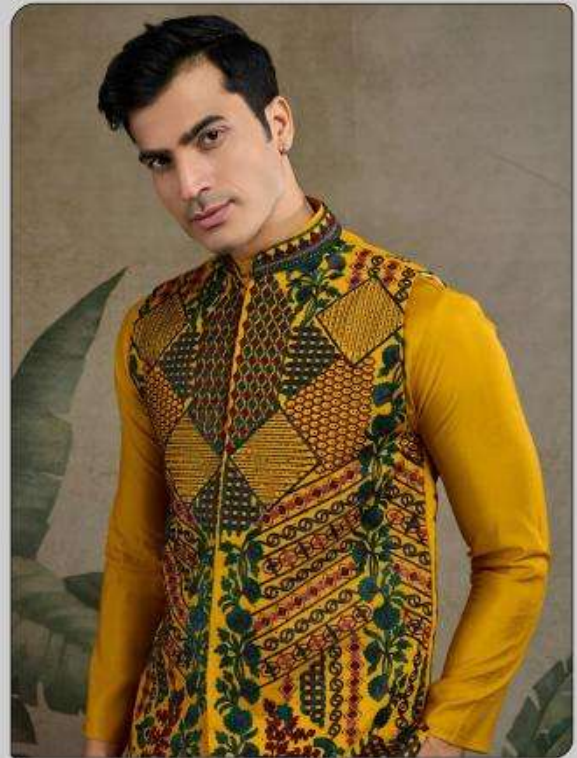

## RAJWADA ATTIRE - 2

WEDDING SPECIAL KOTI STYLE  
KURTA COLLECTION

श्रीधरवस्त्र  
61245

## RAJWADA ATTIRE - 2

WEDDING SPECIAL KOTI STYLE  
KURTA COLLECTION

शुभचक्र

61243

शुभवस्तु

RAJWADA ATTIRE - 2  
WEDDING SPECIAL KOTI STYLE  
KURTA COLLECTION

61241

61242