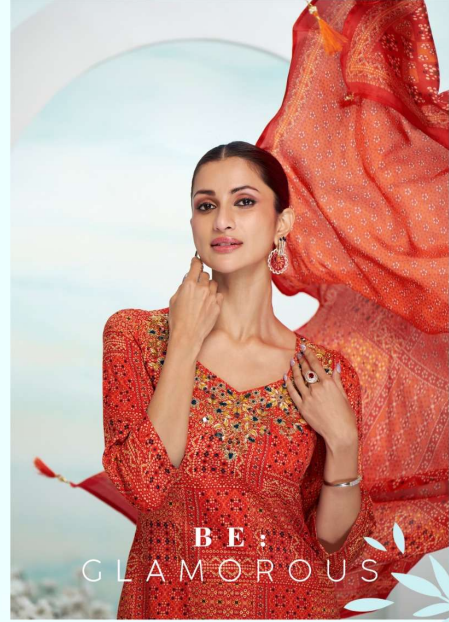

LILY&LALI®
GULS PRIDE
A PRODUCT OF fiona® GROUP

FLORISTA