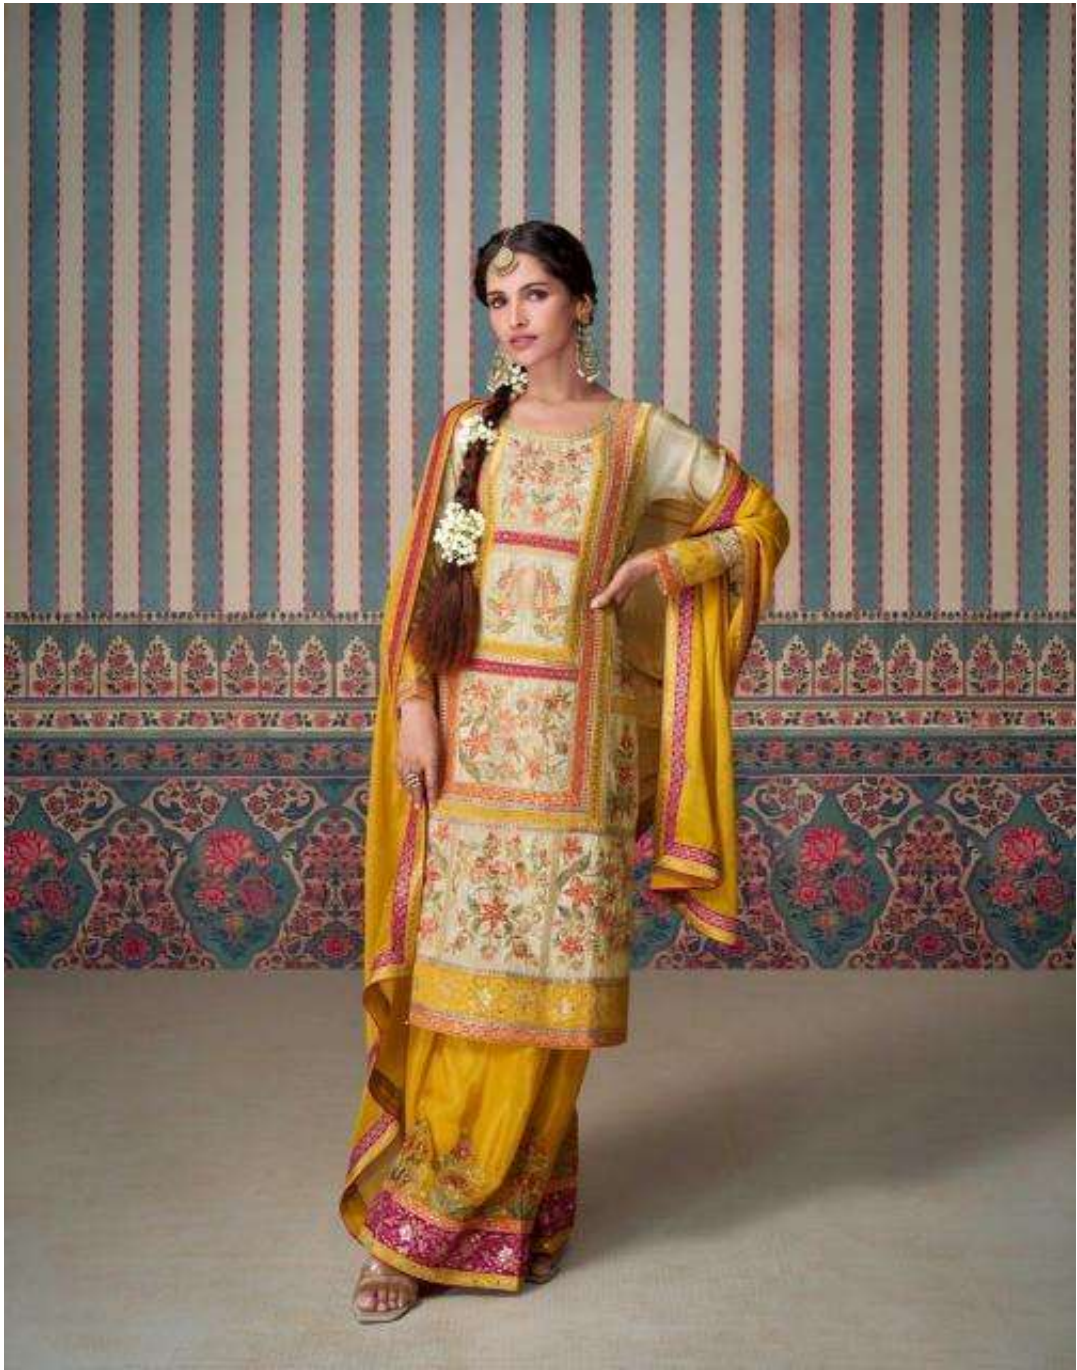

SAYURI[®]
Designer

KASTURI

SAYURI[®]
Designer

KASTURI

5715

5716

SAYURI[®]
Designer

Style is a way to say who you are without having to speak

D NO-5715

SAYURI®
Designer

You can have anything you want in life if you dress for it

D NO-5716

SAYURI®
Designer

Fashion fades, only style remains the same.....

D NO-5715