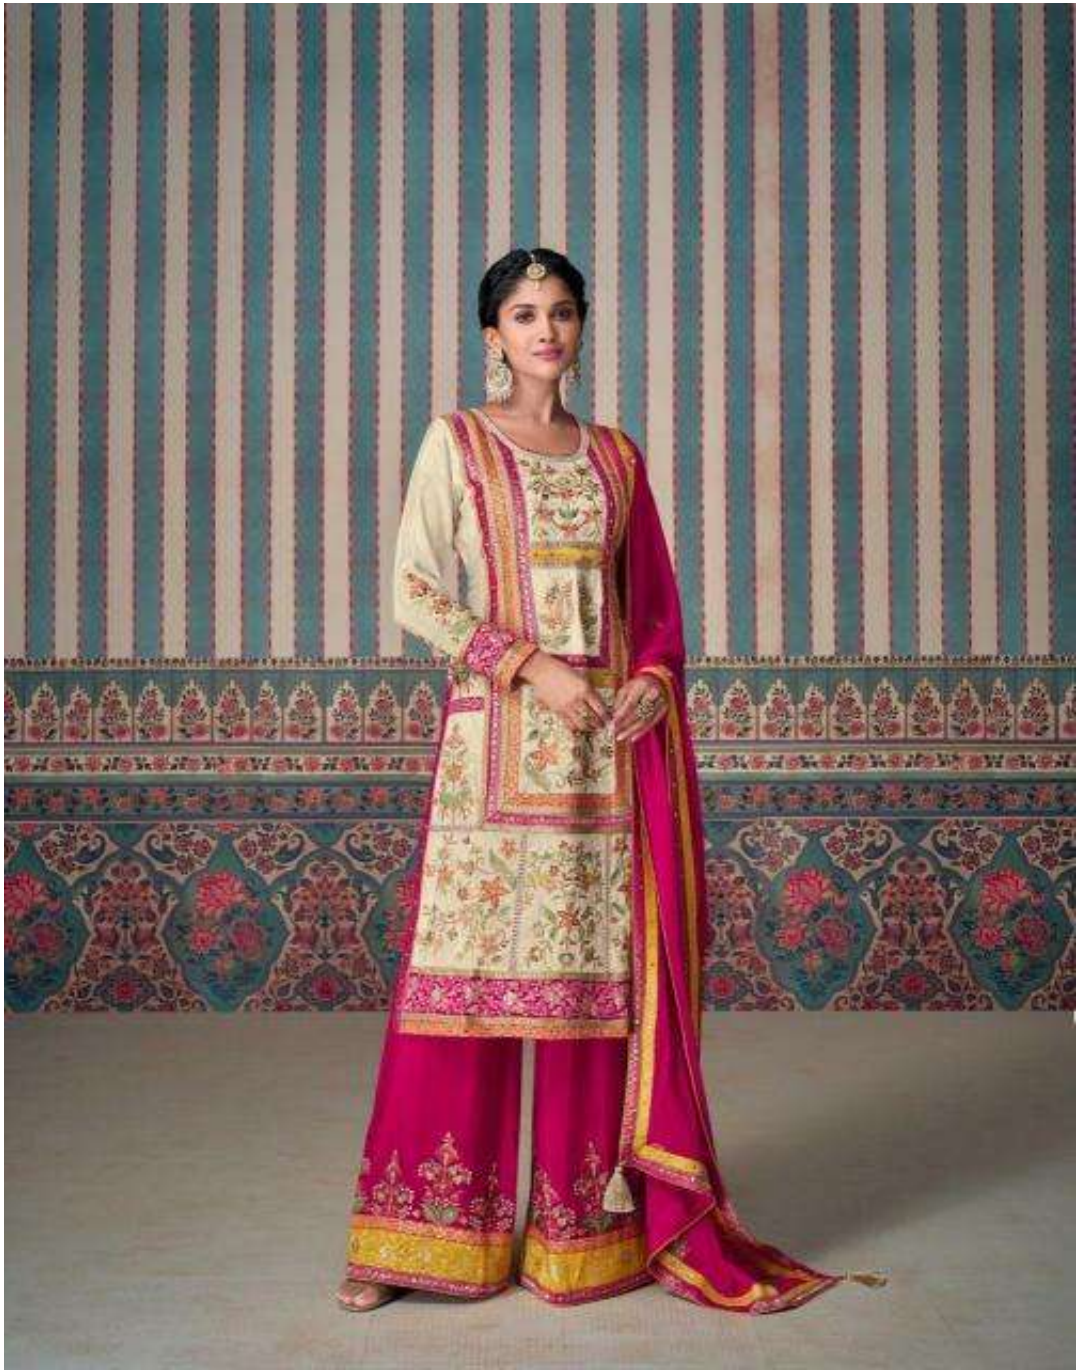

SAYURI[®]
Designer

KASTURI

SAYURI[®]
Designer

KASTURI

5715

5716

SAYURI[®]
Designer

Style is a way to say who you are without having to speak

D NO-5715

SAYURI®
Designer

You can have anything you want in life if you dress for it

D NO-5716

SAYURI®
Designer

Fashion fades, only style remains the same.....

D NO-5715