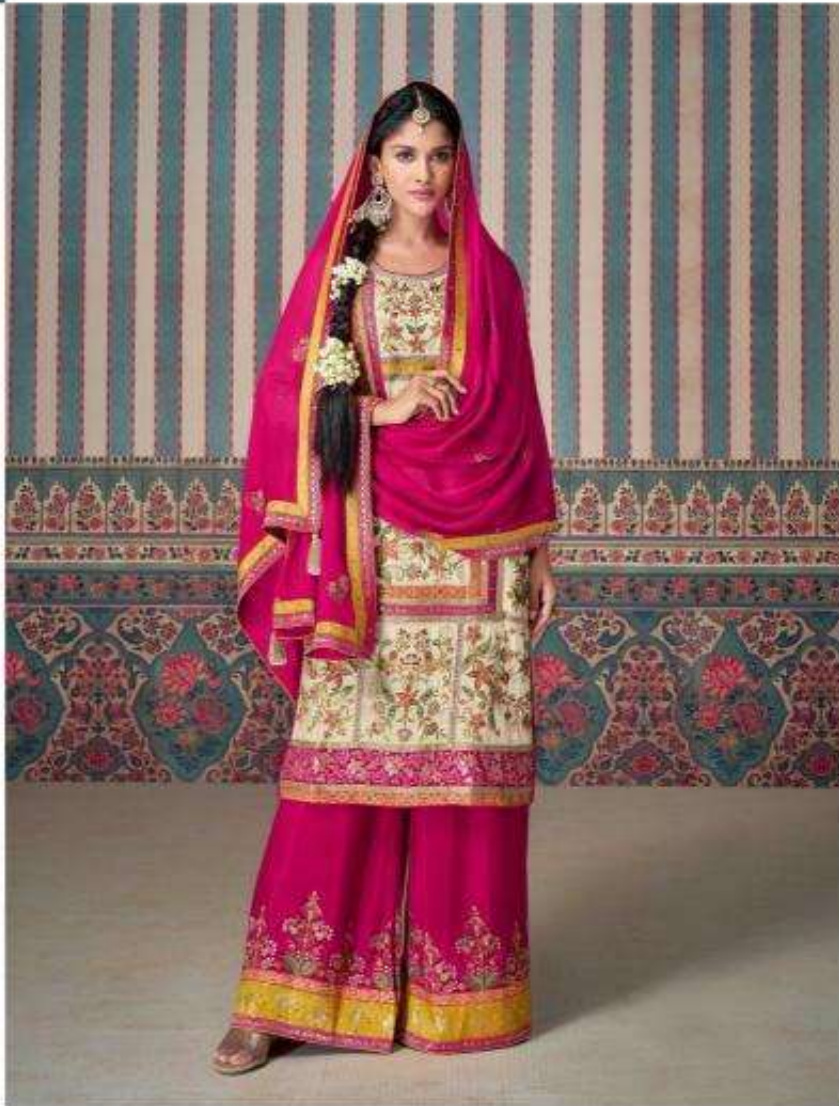

SAYURI[®]
Designer

KASTURI

SAYURI[®]
Designer

KASTURI

5715

5716

SAYURI[®]
Designer

Style is a way to say who you are without having to speak

D NO-5715

SAYURI®
Designer

You can have anything you want in life if you dress for it

D NO-5716

SAYURI®
Designer

Fashion fades, only style remains the same.....

D NO-5715