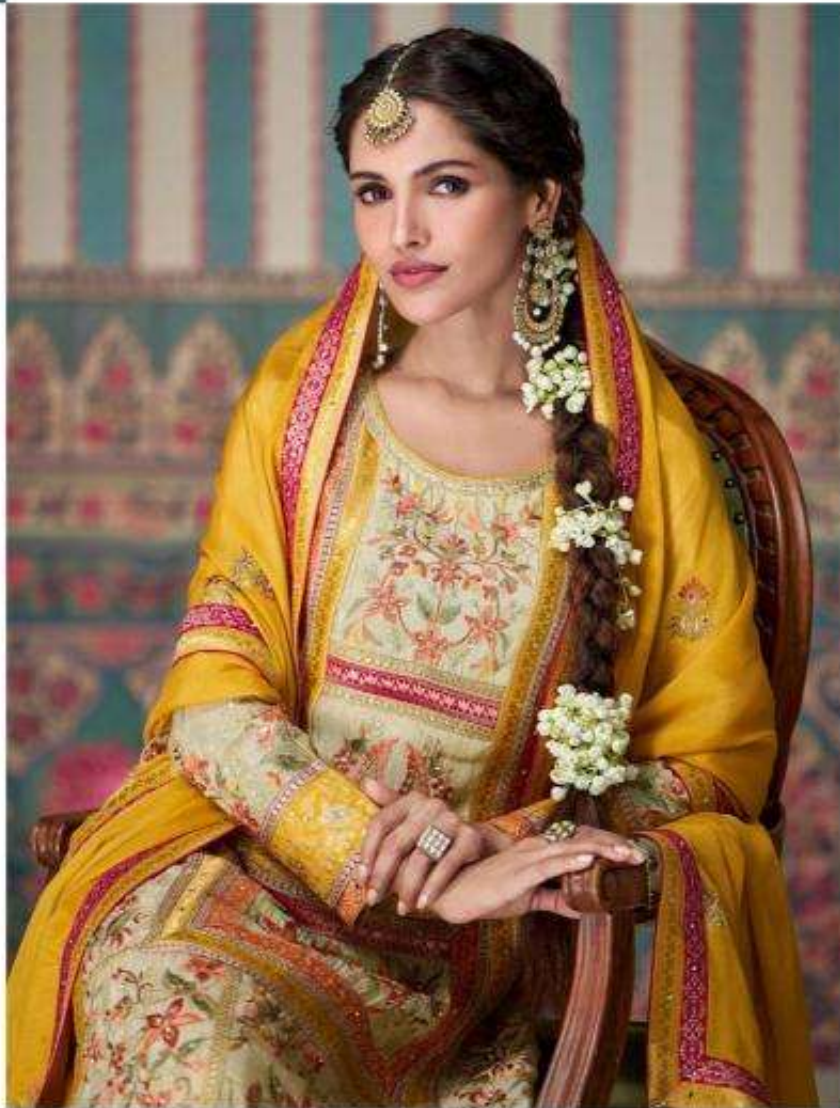

SAYURI[®]
Designer

KASTURI

SAYURI[®]
Designer

KASTURI

5715

5716

SAYURI[®]
Designer

Style is a way to say who you are without having to speak

D NO-5715

SAYURI®
Designer

You can have anything you want in life if you dress for it

D NO-5716

SAYURI®
Designer

Fashion fades, only style remains the same.....

D NO-5715