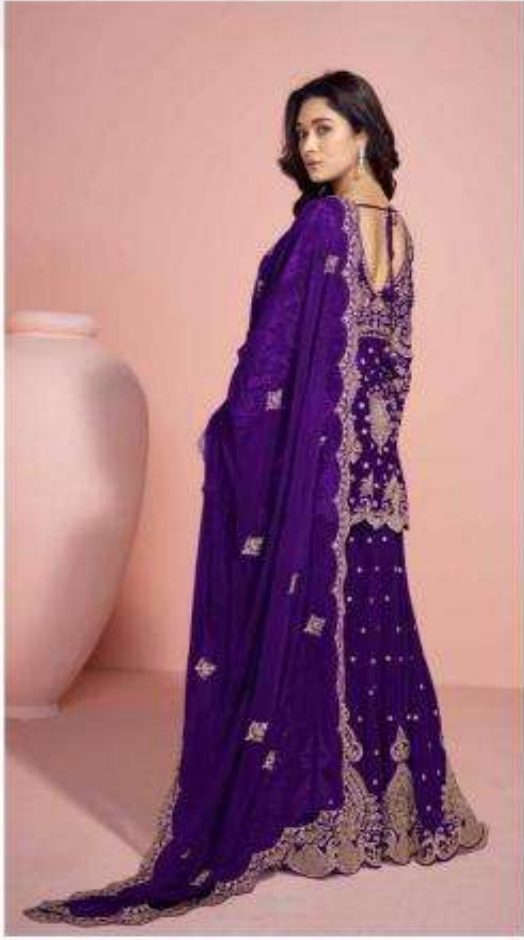

# FASHION

**SAYURI**<sup>®</sup>  
Designer

*This season look up with some  
truly inspiring & elegantly*

**D NO : 5777-A**

*This traditional hue gets a  
whole new look*