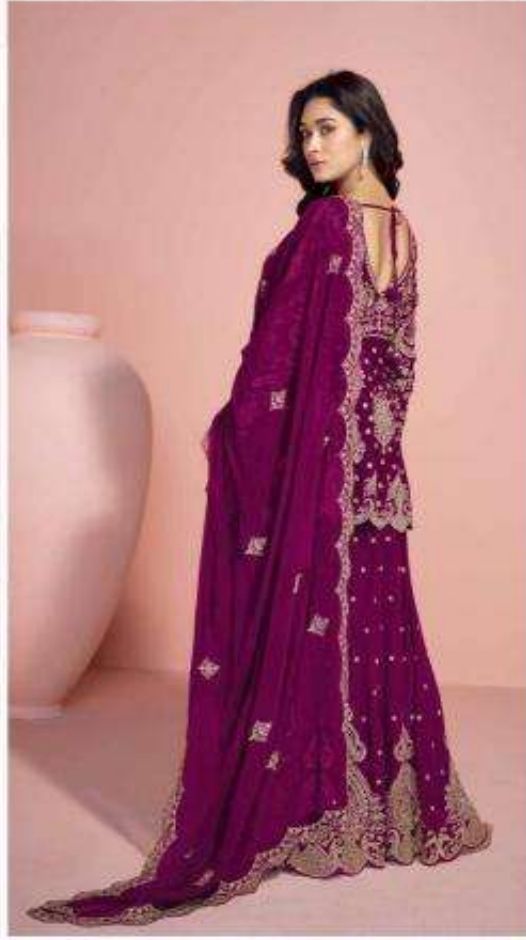

FASHION

SAYURI®
Designer

*This season look up with some
truly inspiring & elegantly.*

D NO : 5777-B

*This traditional hue gets a
whole new look.*