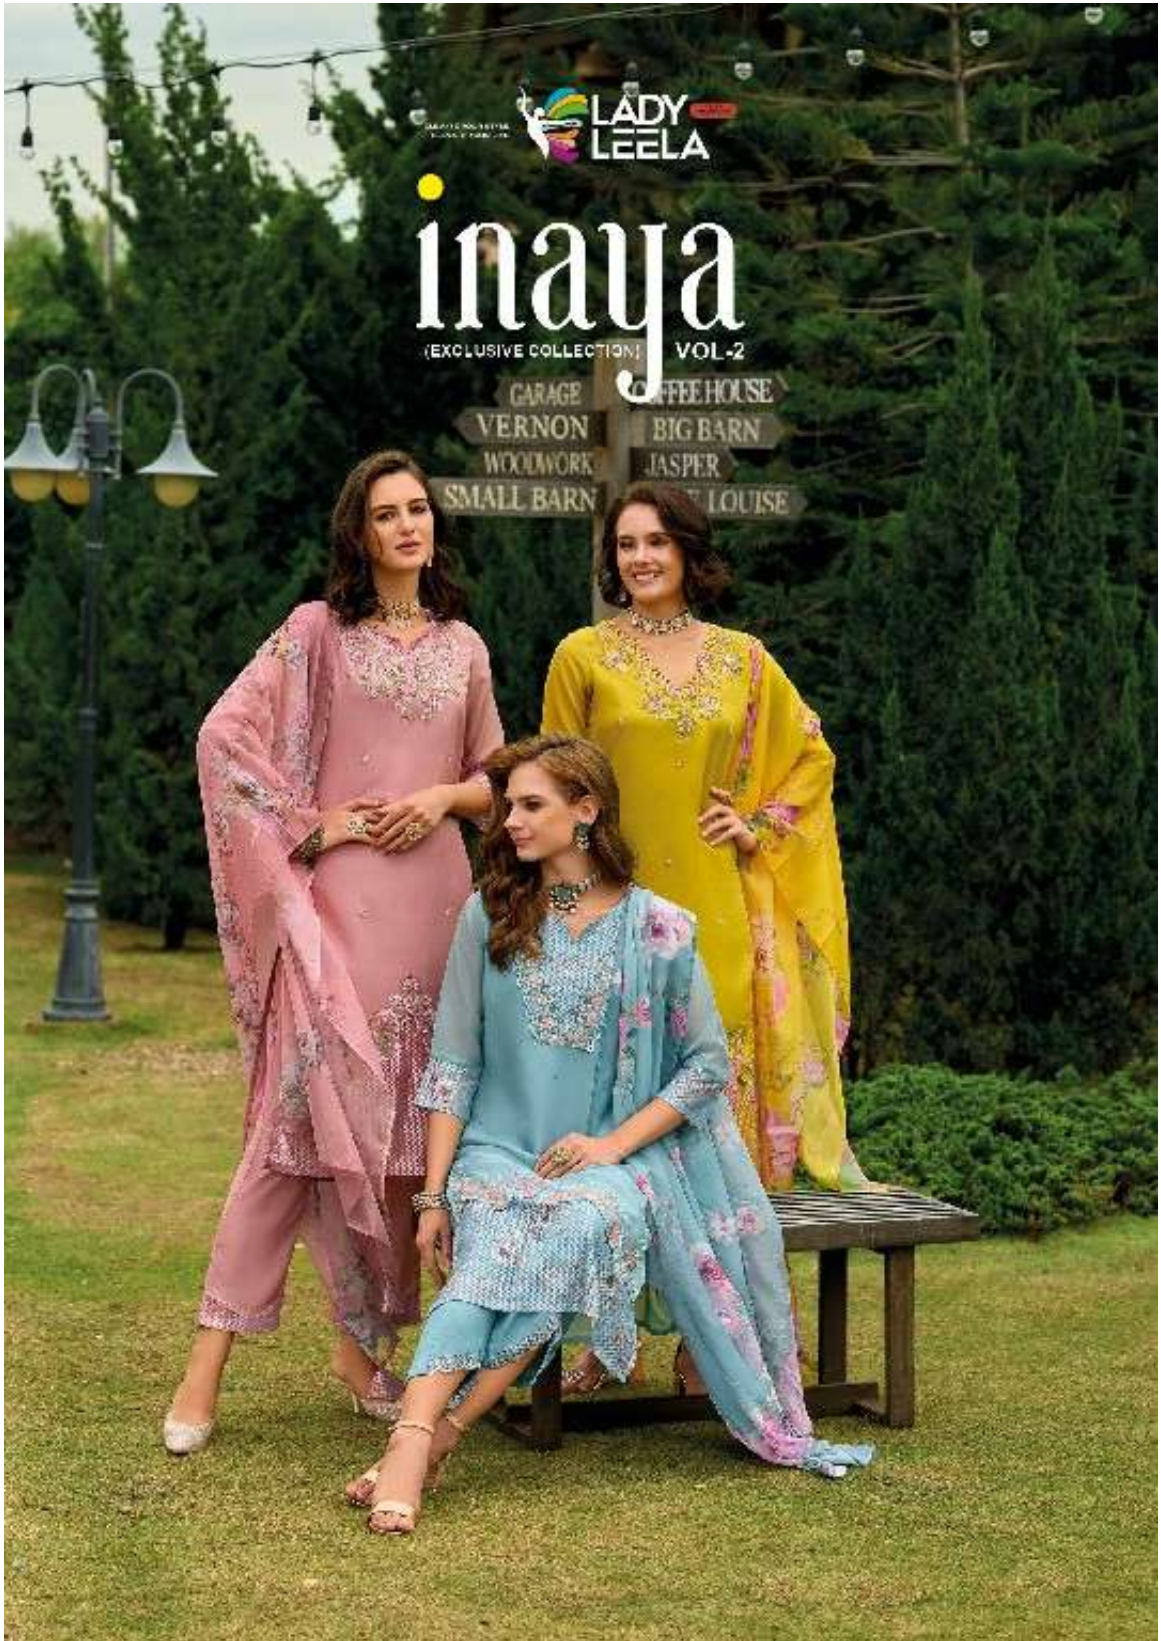

LADY LEELA

inaya

(EXCLUSIVE COLLECTION) VOL-2

CARAGE COFFEE HOUSE
VERNON BIG BARN
WOODWORK JASPER
SMALL BARN ST LOUISE

LADY LEELA

inaya

(EXCLUSIVE COLLECTION) VOL-2

CARAGE COFFEE HOUSE
VERNON BIG BARN
WOODWORK JASPER
SMALL BARN ST LOUISE

INAYA / 31026

WOMEN'S WEAR
LADY LEELA

WOMEN'S FASHION
LADY LEELA

INAYA / 31021

CREATING PERFECTIBLE
ELEMENTS FOR YOUR LIFE

LADY
LEELA

INAYA / 31023

INAYA / 31024

LADY LEELA

INAYA / 31025

WOMEN'S WEAR
LADY
LEELA

INAYA / 31024

LADY
LEELA

inaya
VOL-2