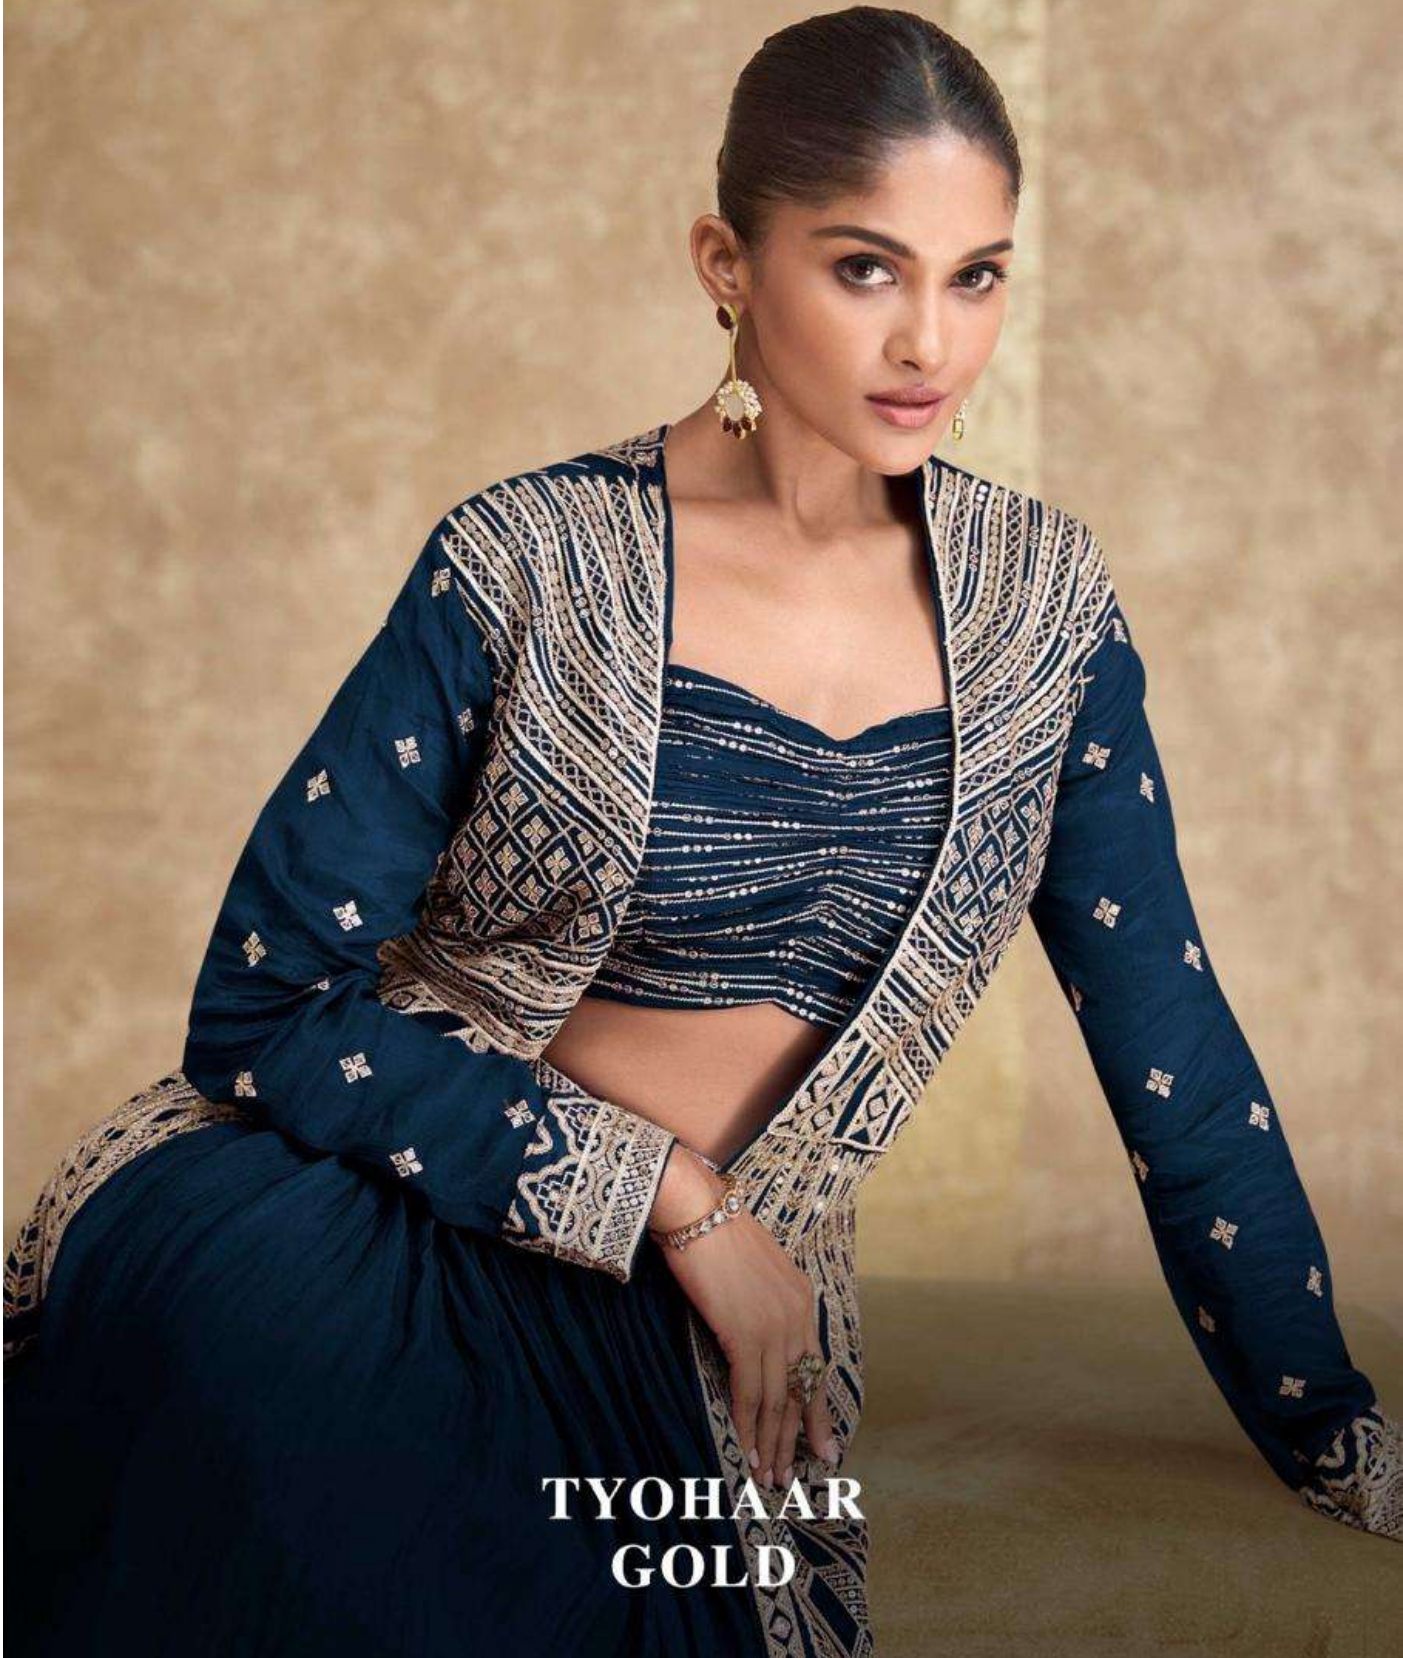

SAYURI[®]
Designer

D NO-5622-B

|| Unveil Your Love Story in Style ||

SAYURI®
Designer

TYOHAAR
GOLD

|| Elegance Woven into Every Moment ||

D NO-5622

SAYURI[®]
Designer

D No-5622-C

D No-5622-D

D No-5622-E

SAYURI[®]
— Designer

**TYOHAAR
GOLD**