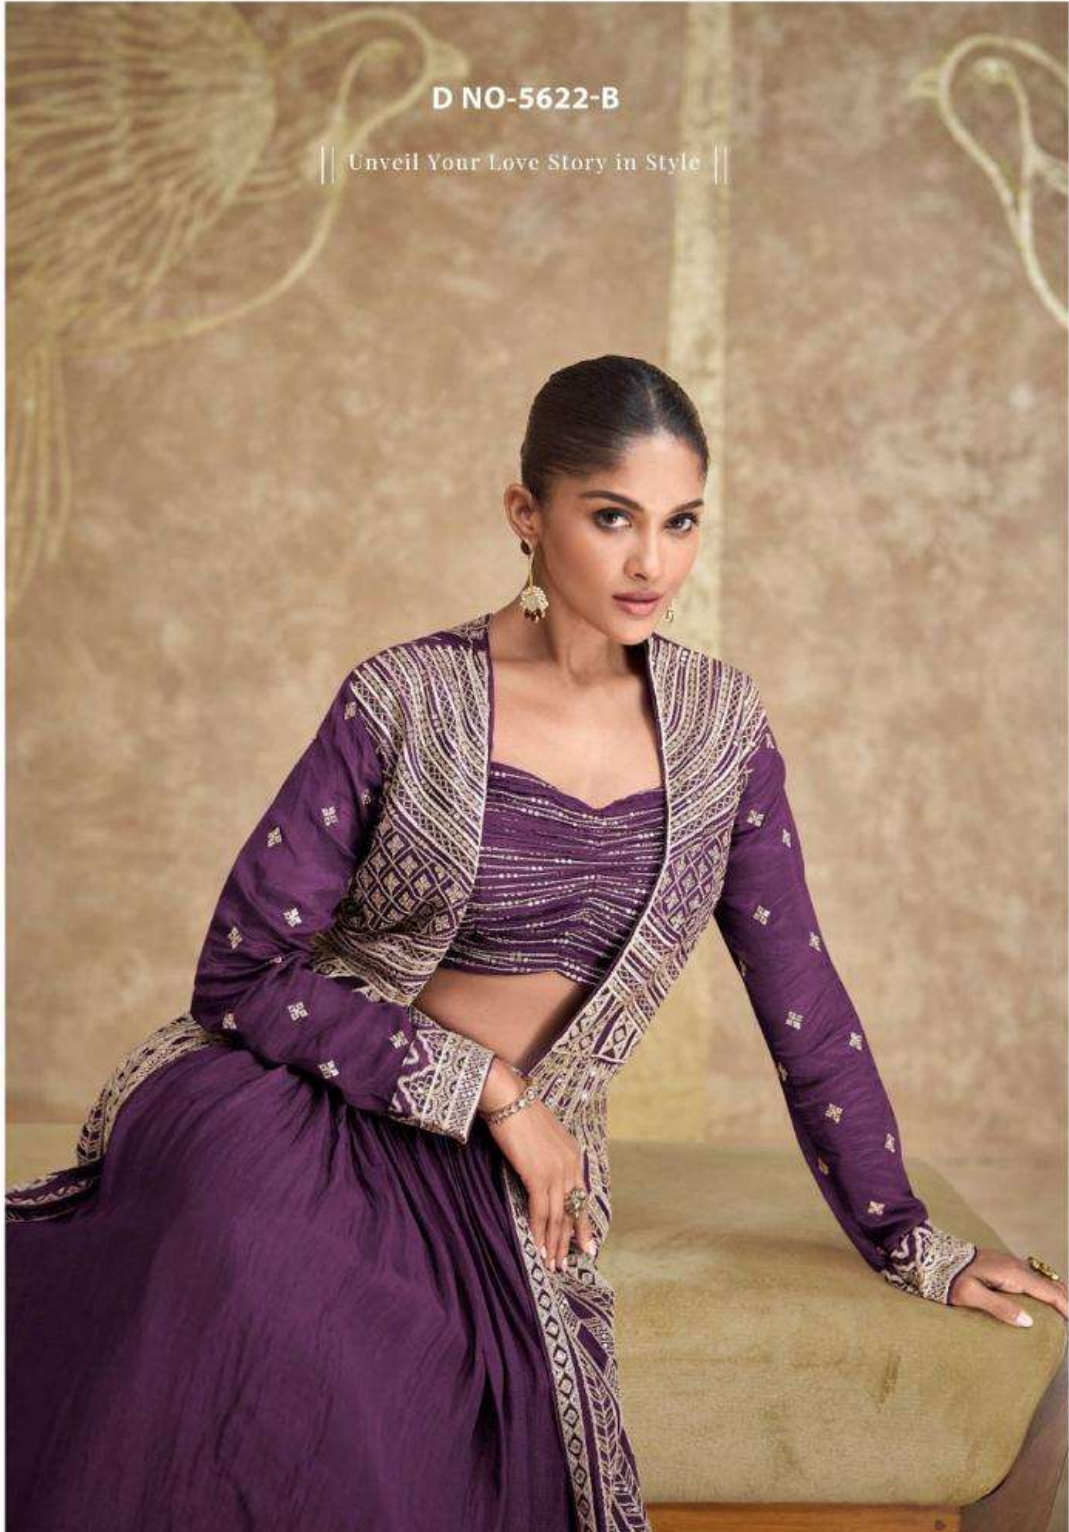

**SAYURI**<sup>®</sup>  
Designer

**D NO-5622-B**

|| Unveil Your Love Story in Style ||

SAYURI®  
Designer

TYOHAAR  
GOLD

|| Elegance Woven into Every Moment ||

D NO-5622

**SAYURI**<sup>®</sup>  
Designer

**D NO-5622-B**

|| Unveil Your Love Story in Style ||

|| Elegance Woven into Every Moment ||

D NO-5622

|| Elegance Woven into Every Moment ||

D NO-5622

**D No-5622-A**

**D No-5622-B**

**D No-5622-C**

**D No-5622-D**

**D No-5622-E**

**SAYURI**<sup>®</sup>  
— Designer

**TYOHAAR  
GOLD**