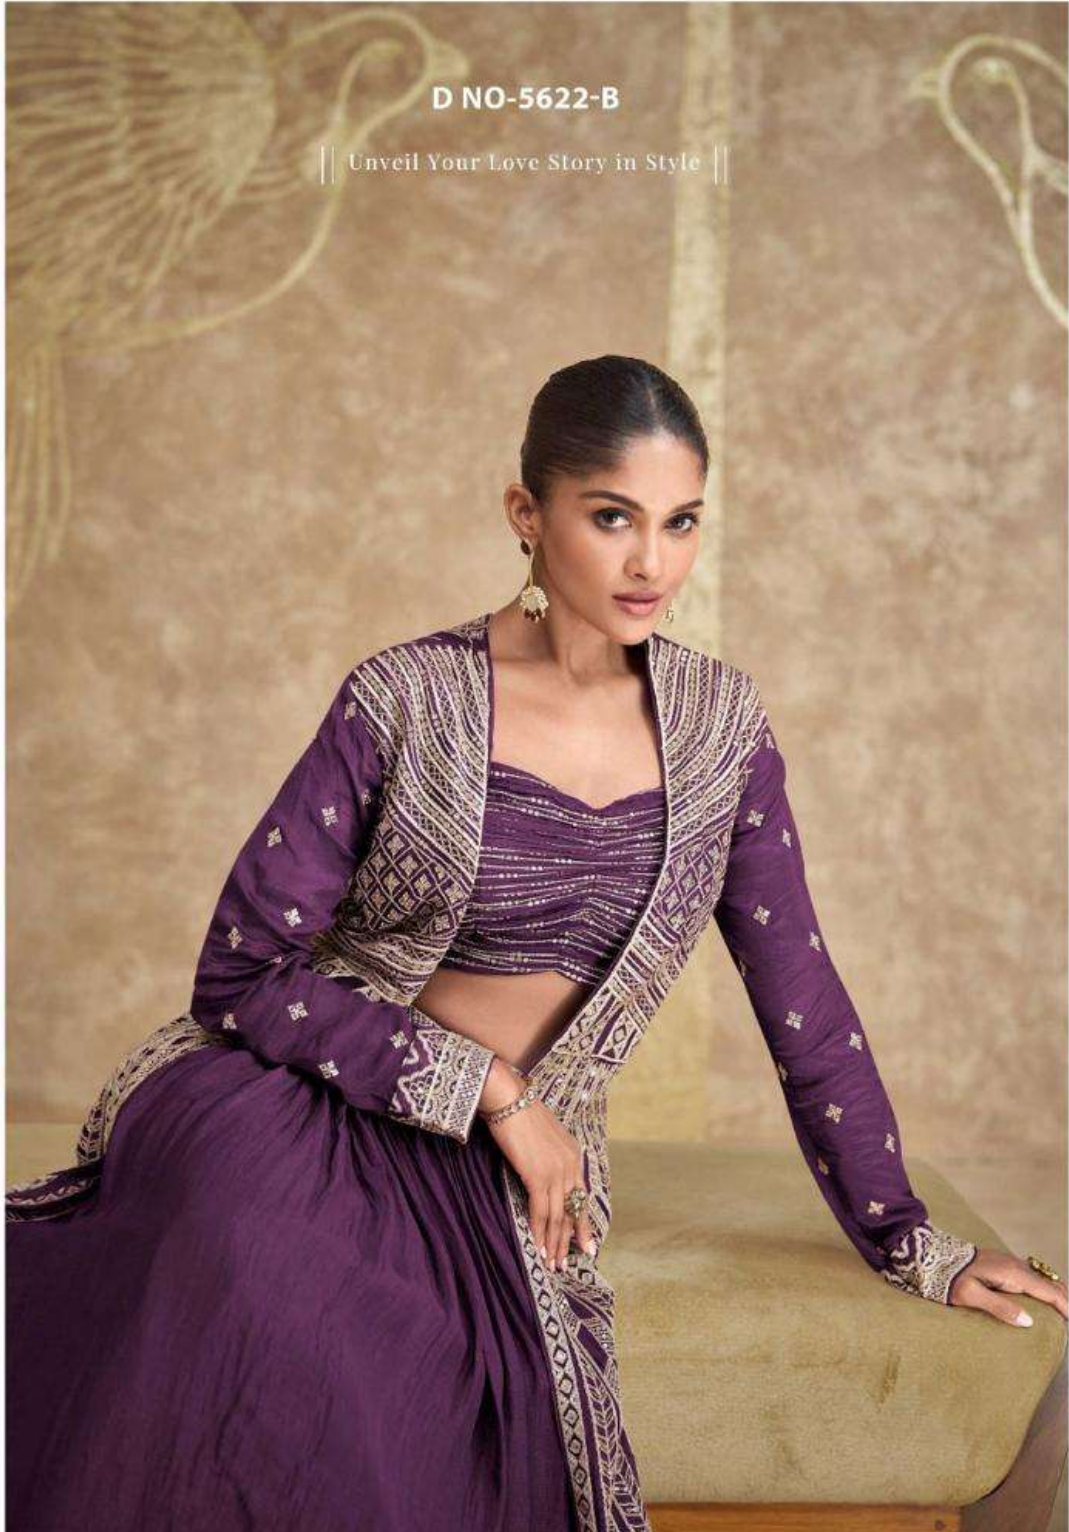

SAYURI[®]
Designer

D NO-5622-B

|| Unveil Your Love Story in Style ||

SAYURI®
Designer

TYOHAAR
GOLD

|| Elegance Woven into Every Moment ||

D NO-5622

SAYURI[®]
Designer

D No-5622-C

D No-5622-D

D No-5622-E

SAYURI[®]
— Designer

**TYOHAAR
GOLD**