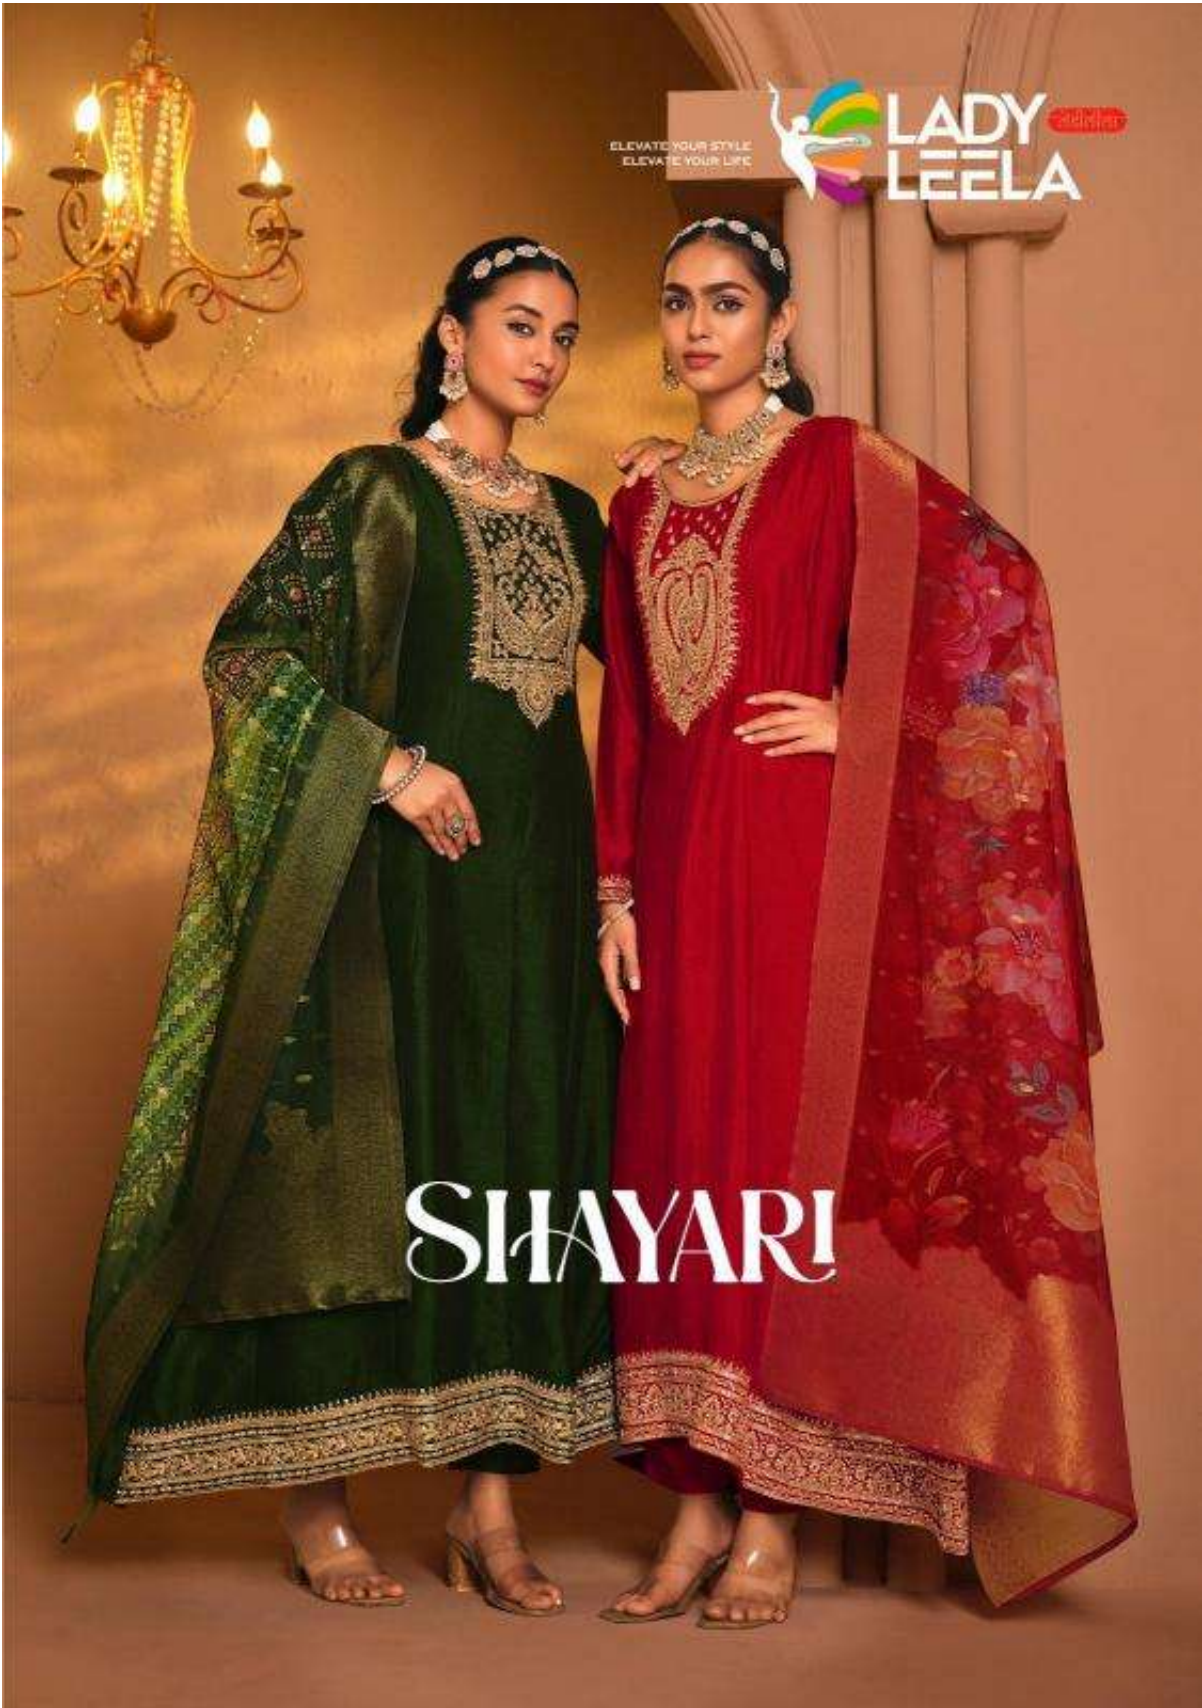

ELEVATE YOUR STYLE
ELEVATE YOUR LIFE

LADY
LEELA

SHAYARI

ELEVATE YOUR STYLE
ELEVATE YOUR LIFE

LADY
LEELA

SHAYARI

ELEVATE YOUR STYLE
ELABORATE YOUR LIFE

LADY LEELA 2015

Product Name	SHAYARI
D.NO.	1001 TO 1004
DESCRIPTION	<p><u>TOP</u></p> <p>ANARKALI STYLE DRESS WITH EMBROIDARY ON VICHITRA SILK FABRIC & INNER</p> <p><u>DUPATTA</u></p> <p>JACQUARD DIGITAL PRINT DUPATTA (36" INCH)</p> <p><u>BOTTOM</u></p> <p>VICHITRA SILK PANT WITH INNER</p> 