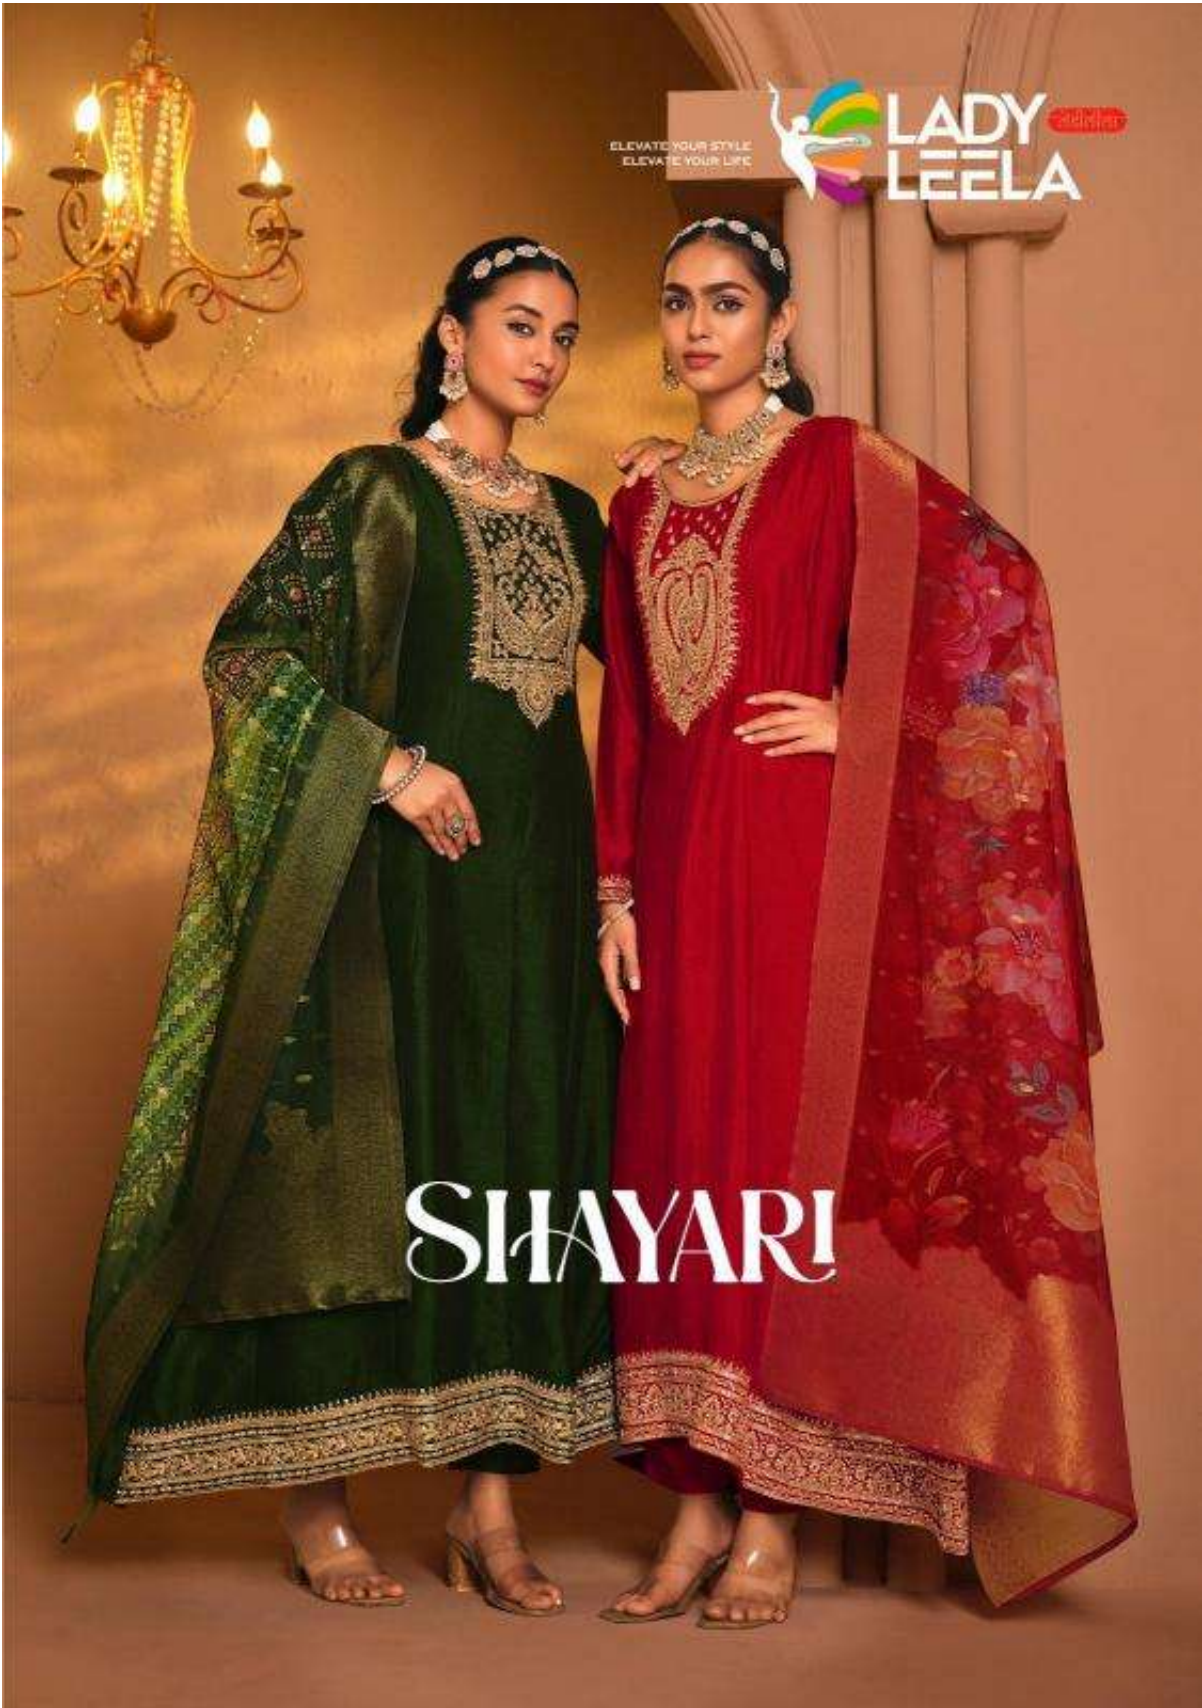

ELEVATE YOUR STYLE
ELEVATE YOUR LIFE

LADY
LEELA

SHAYARI

ELEVATE YOUR STYLE
ELEVATE YOUR LIFE

LADY
LEELA

SHAYARI

ELEVATE YOUR STYLE
ELABORATE YOUR LIFE

LADY LEELA 2015

| | |
|--------------|--|
| Product Name | SHAYARI |
| D.NO. | 1001 TO 1004 |
| DESCRIPTION | <p><u>TOP</u></p> <p>ANARKALI STYLE DRESS WITH EMBROIDARY ON VICHITRA SILK FABRIC & INNER</p> <p><u>DUPATTA</u></p> <p>JACQUARD DIGITAL PRINT DUPATTA (36" INCH)</p> <p><u>BOTTOM</u></p> <p>VICHITRA SILK PANT WITH INNER</p>  |