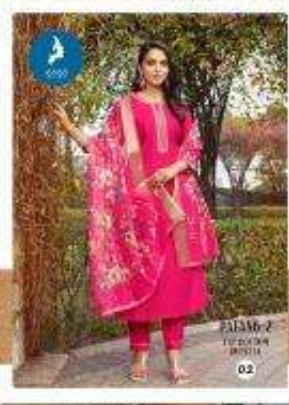

PATANG KAYA'S 2

Every piece tells a story of luxury.

**LOVE FASHION
LIVE STYLE**

PATANG-2
TOP BOTTOM
DUPATTA

02

PATANG-2
TOP BOTTOM
DUPATTA

03

PATANG-2
TOP BOTTOM
DUPATTA

05

PATANG-2

KAYA'S

PATANG-2	
TYPE	TOP-BOTTOM-DUPATTA
TOP	ROMAN SILK
BOTTOM	ROMAN SILK
DUPATTA	SOFT ORGANZA WITH DIGITAL PRINT

PATANG KAYA'S 2

Every piece tells a story of luxury.

PATANG-2
TOP BOTTOM
- DUPATTA