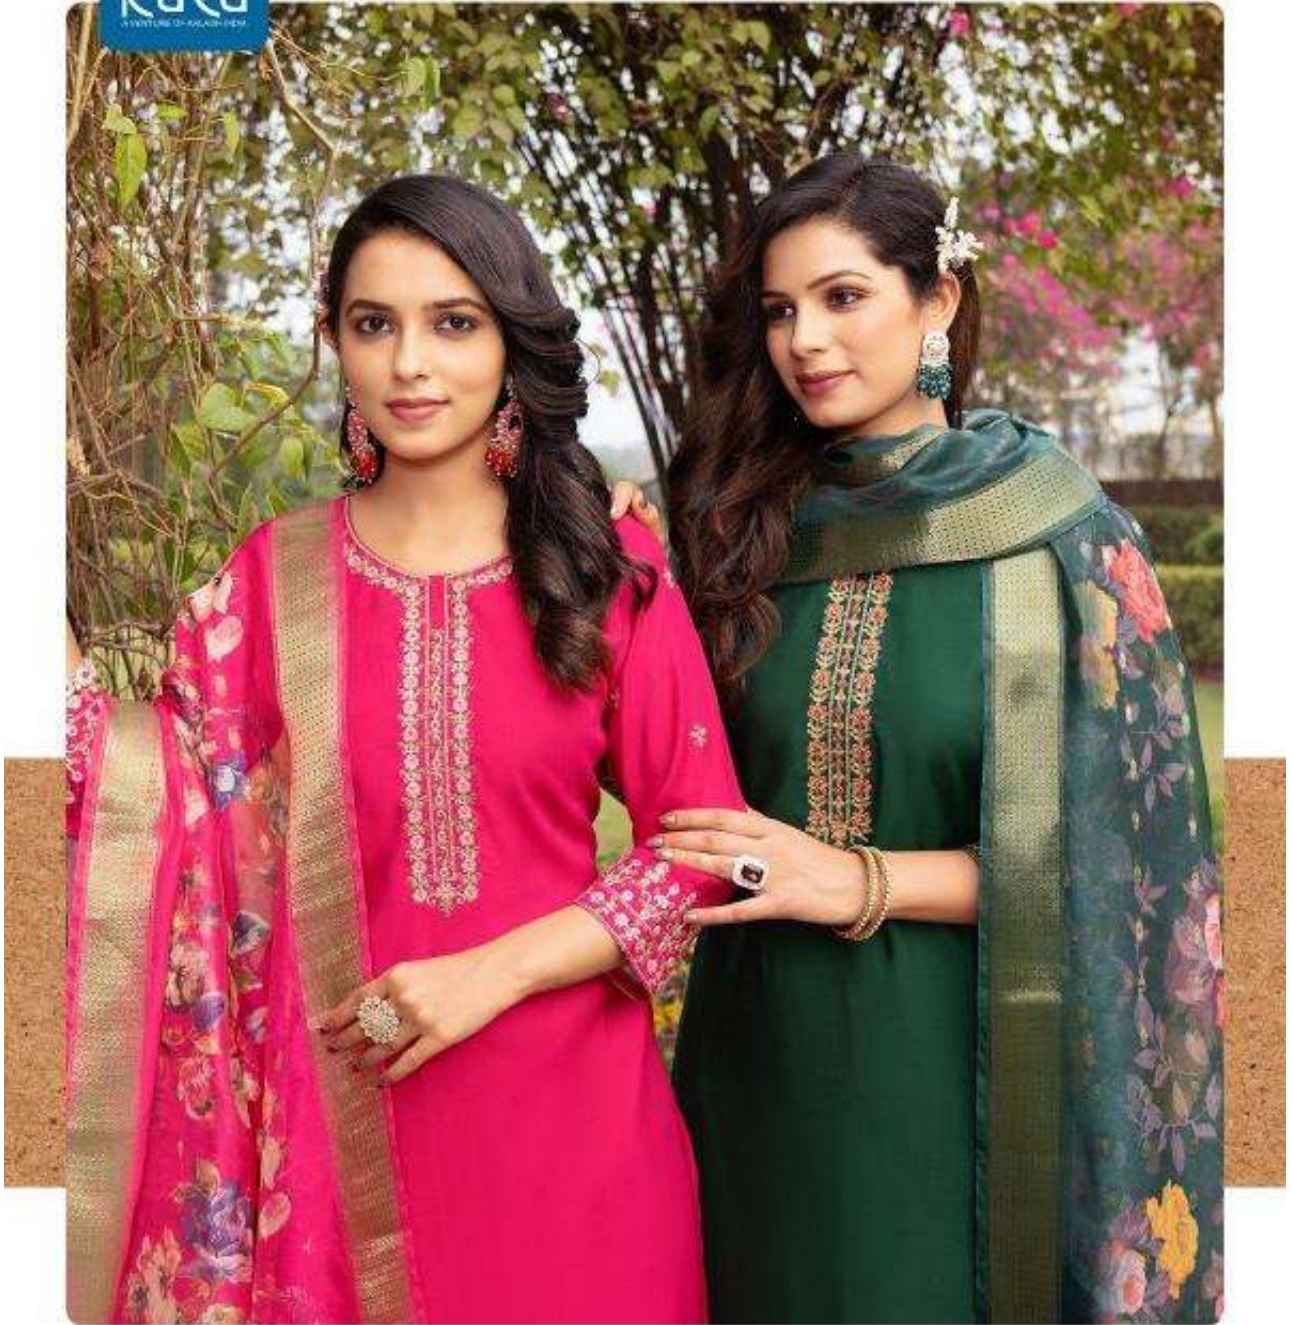

PATANG KAYA'S 2

Every piece tells a story of luxury.

**LOVE FASHION
LIVE STYLE**

PATANG-2
TOP BOTTOM
DUPATTA

02

PATANG-2
TOP BOTTOM
DUPATTA

03

PATANG-2
TOP BOTTOM
DUPATTA

05

PATANG-2

KAYA'S

PATANG-2	
TYPE	TOP-BOTTOM-DUPATTA
TOP	ROMAN SILK
BOTTOM	ROMAN SILK
DUPATTA	SOFT ORGANZA WITH DIGITAL PRINT

PATANG KAYA'S 2

Every piece tells a story of luxury.

PATANG-2
TOP BOTTOM
- DUPATTA