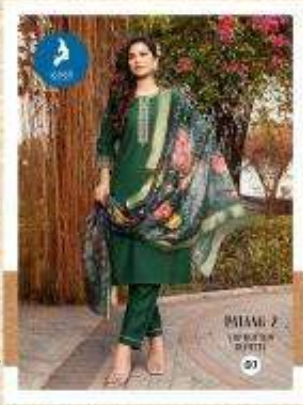

PATANG KAYA'S 2

Every piece tells a story of luxury.

**LOVE FASHION
LIVE STYLE**

PATANG-2
TOP BOTTOM
DUPATTA

02

PATANG-2
TOP BOTTOM
DUPATTA

03

PATANG-2
TOP BOTTOM
DUPATTA

05

PATANG-2

KAYA'S

PATANG-2	
TYPE	TOP-BOTTOM-DUPATTA
TOP	ROMAN SILK
BOTTOM	ROMAN SILK
DUPATTA	SOFT ORGANZA WITH DIGITAL PRINT

PATANG KAYA'S 2

Every piece tells a story of luxury.

PATANG-2
TOP BOTTOM
- DUPATTA