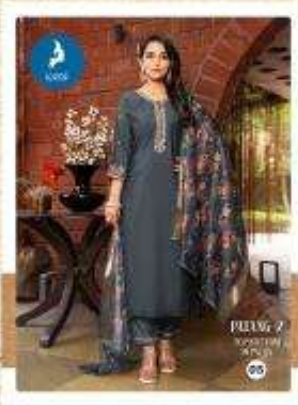

PATANG KAYA'S 2

Every piece tells a story of luxury.

**LOVE FASHION
LIVE STYLE**

PATANG-2
TOP BOTTOM
DUPATTA

02

PATANG-2
TOP BOTTOM
DUPATTA

03

PATANG-2
TOP BOTTOM
DUPATTA

05

PATANG-2

KAYA'S

PATANG-2	
TYPE	TOP-BOTTOM-DUPATTA
TOP	ROMAN SILK
BOTTOM	ROMAN SILK
DUPATTA	SOFT ORGANZA WITH DIGITAL PRINT

PATANG KAYA'S 2

Every piece tells a story of luxury.

PATANG-2
TOP BOTTOM
- DUPATTA