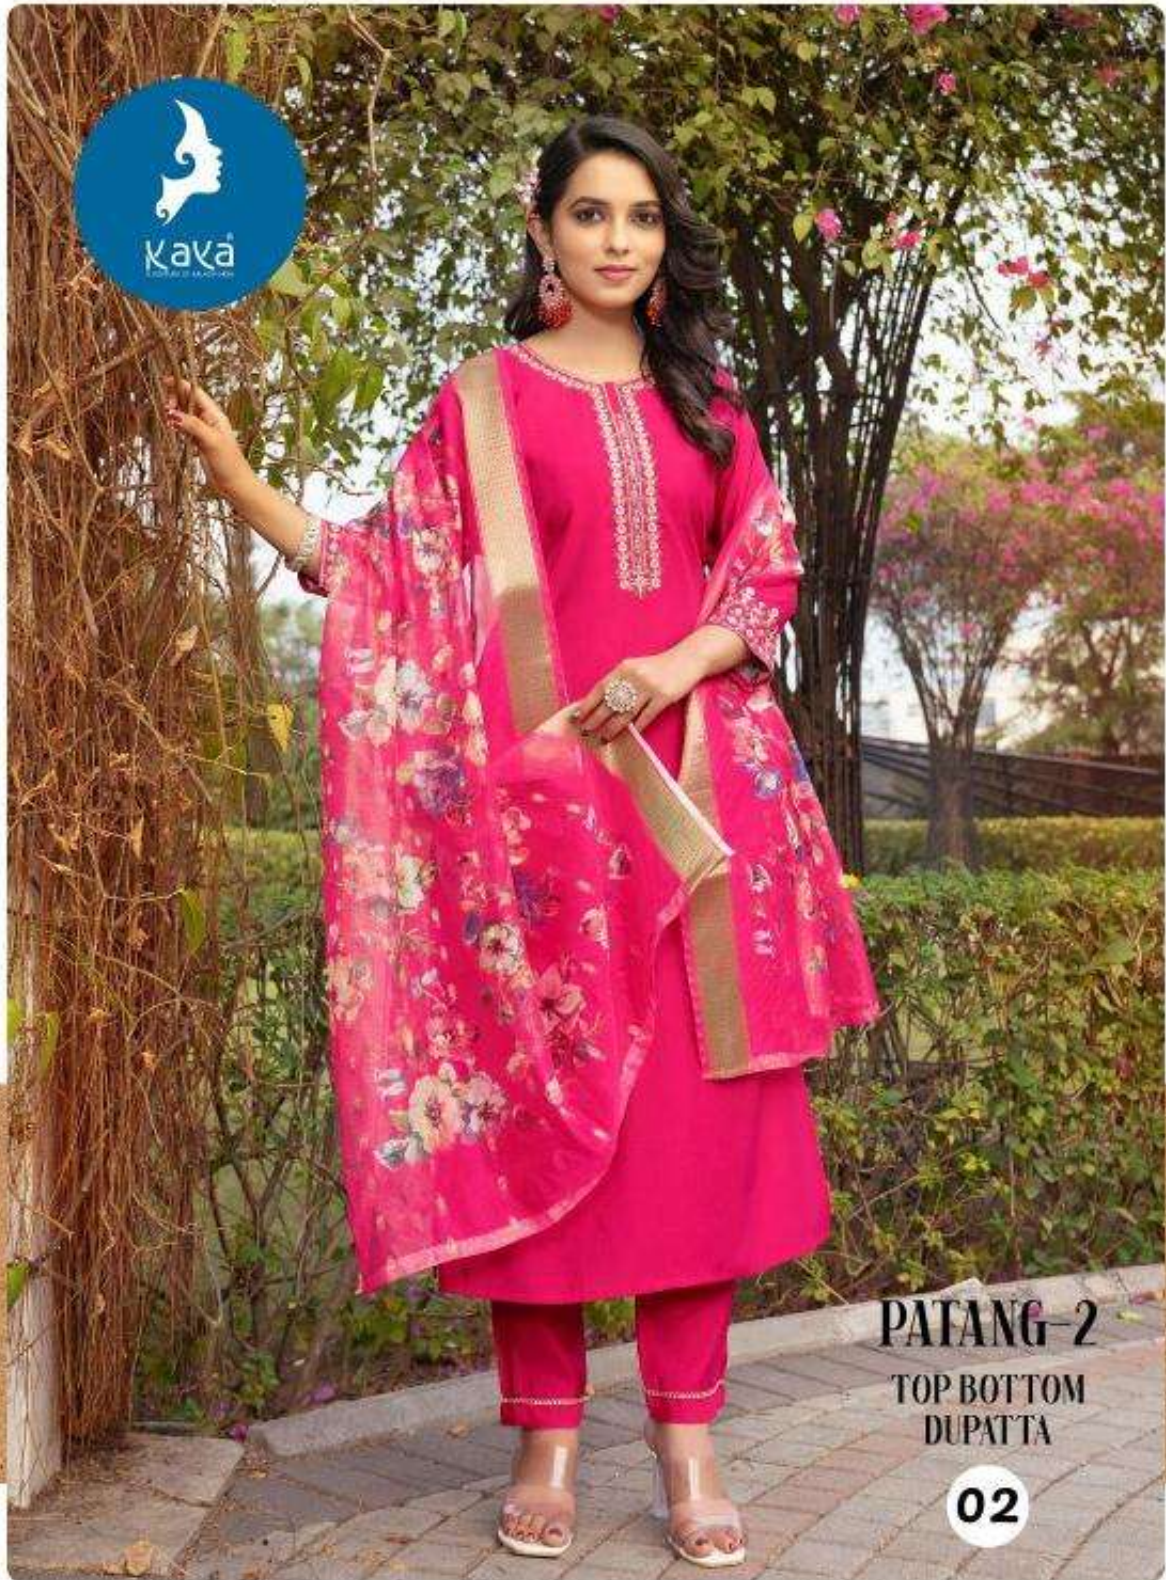

PATANG KAYA'S 2

Every piece tells a story of luxury.

**LOVE FASHION
LIVE STYLE**

PATANG-2
TOP BOTTOM
DUPATTA

02

PATANG-2
TOP BOTTOM
DUPATTA

03

PATANG-2
TOP BOTTOM
DUPATTA

05

PATANG-2

KAYA'S

PATANG-2	
TYPE	TOP-BOTTOM-DUPATTA
TOP	ROMAN SILK
BOTTOM	ROMAN SILK
DUPATTA	SOFT ORGANZA WITH DIGITAL PRINT

PATANG KAYA'S 2

Every piece tells a story of luxury.

PATANG-2
TOP BOTTOM
- DUPATTA

01

PATANG-2
TOP BOTTOM
DUPATTA

04

PATANG-2
TOP BOTTOM
DUPATTA

06

PATANG KMS 2
Every piece tells a story of luxury.