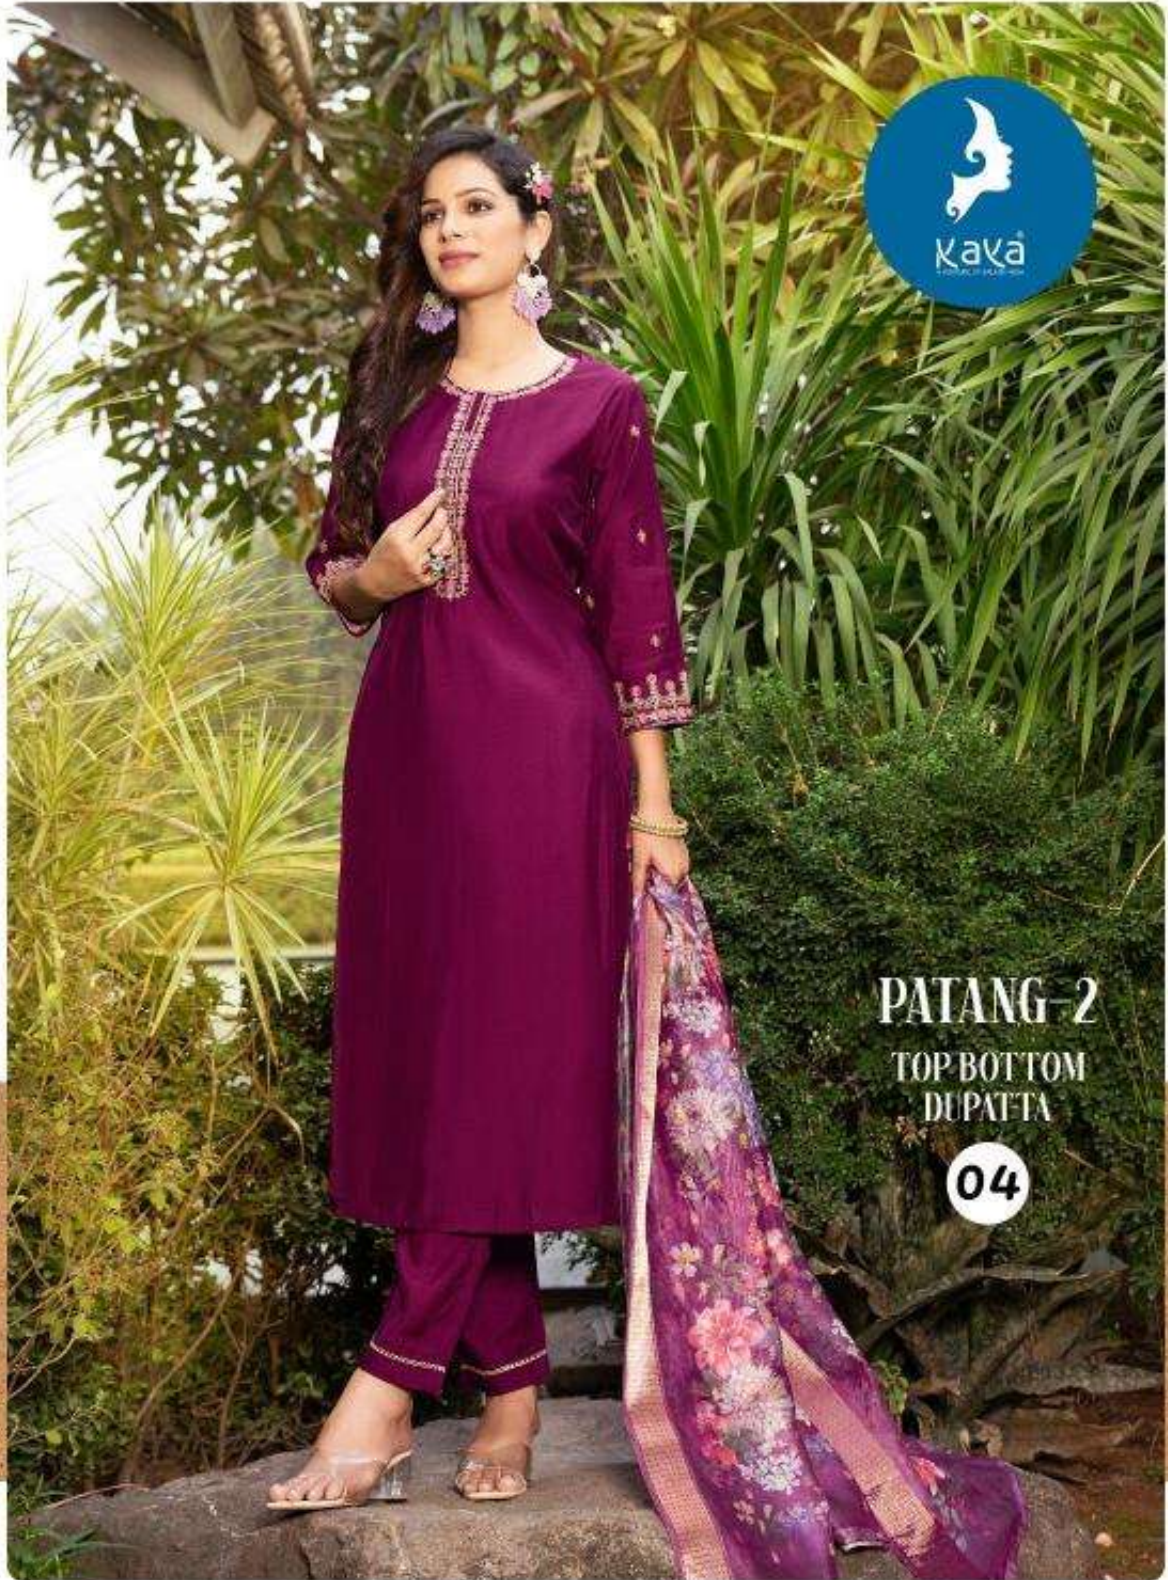

PATANG-2
TOP BOTTOM
DUPATTA

04