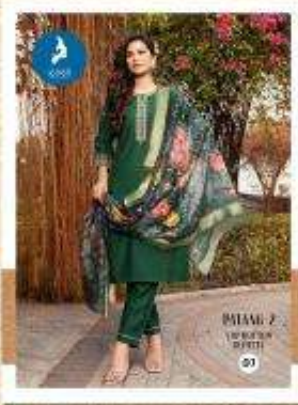

PATANG KAYA'S 2

Every piece tells a story of luxury.

**LOVE FASHION
LIVE STYLE**

PATANG-2
TOP BOTTOM
DUPATTA

02

PATANG-2
TOP BOTTOM
DUPATTA

03

PATANG-2
TOP BOTTOM
DUPATTA

05

PATANG-2

KAYA'S

PATANG-2	
TYPE	TOP-BOTTOM-DUPATTA
TOP	ROMAN SILK
BOTTOM	ROMAN SILK
DUPATTA	SOFT ORGANZA WITH DIGITAL PRINT

PATANG KAYA'S 2

Every piece tells a story of luxury.

PATANG-2
TOP BOTTOM
- DUPATTA