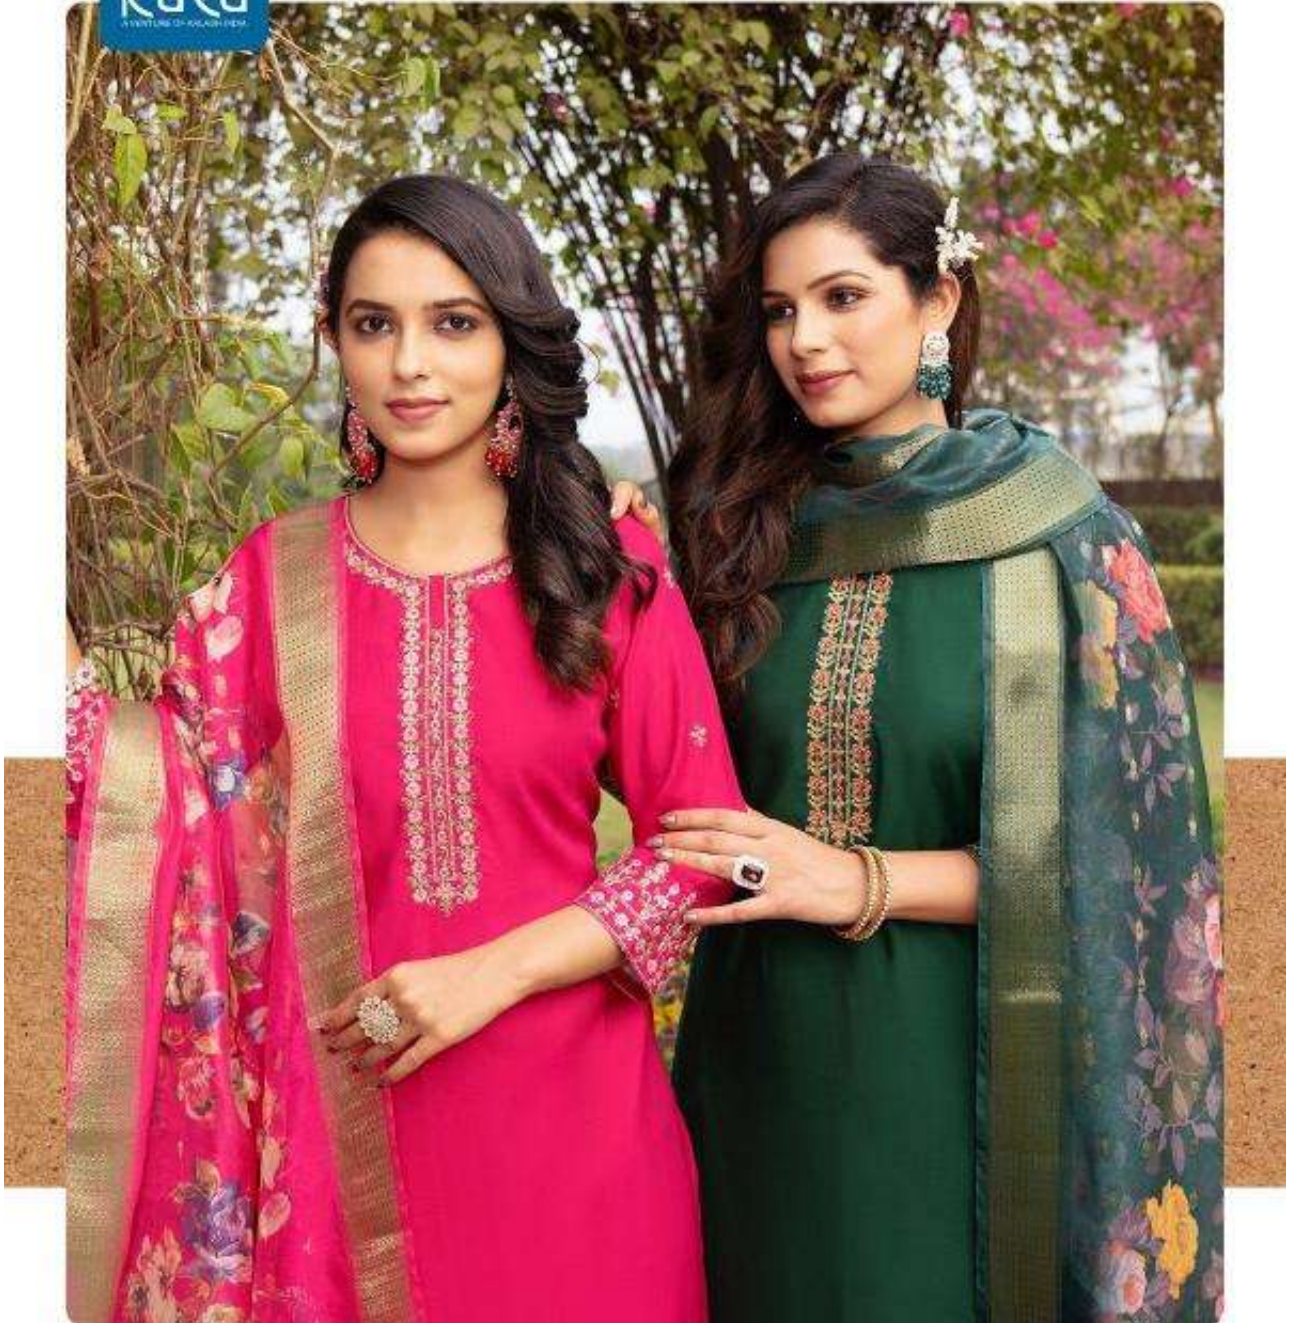

05

PATANG-2

KAYA'S

PATANG-2	
TYPE	TOP-BOTTOM-DUPATTA
TOP	ROMAN SILK
BOTTOM	ROMAN SILK
DUPATTA	SOFT ORGANZA WITH DIGITAL PRINT

PATANG KAYA'S 2

Every piece tells a story of luxury.

PATANG-2
TOP BOTTOM
- DUPATTA