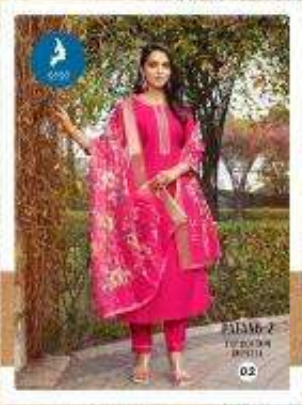

PATANG KAYA'S 2

Every piece tells a story of luxury.

**LOVE FASHION
LIVE STYLE**

PATANG-2
TOP BOTTOM
DUPATTA

02

PATANG-2
TOP BOTTOM
DUPATTA

03

PATANG-2
TOP BOTTOM
DUPATTA

05

PATANG-2

KAYA'S

PATANG-2	
TYPE	TOP-BOTTOM-DUPATTA
TOP	ROMAN SILK
BOTTOM	ROMAN SILK
DUPATTA	SOFT ORGANZA WITH DIGITAL PRINT

PATANG KAYA'S 2

Every piece tells a story of luxury.

PATANG-2
TOP BOTTOM
- DUPATTA