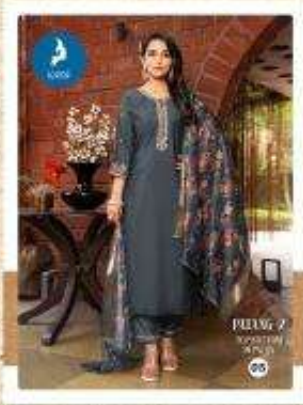

PATANG KAYA'S 2

Every piece tells a story of luxury.

**LOVE FASHION
LIVE STYLE**

PATANG-2
TOP BOTTOM
DUPATTA

02

PATANG-2
TOP BOTTOM
DUPATTA

03

PATANG-2
TOP BOTTOM
DUPATTA

05

PATANG-2

KAYA'S

PATANG-2	
TYPE	TOP-BOTTOM-DUPATTA
TOP	ROMAN SILK
BOTTOM	ROMAN SILK
DUPATTA	SOFT ORGANZA WITH DIGITAL PRINT

PATANG KAYA'S 2

Every piece tells a story of luxury.

PATANG-2
TOP BOTTOM
- DUPATTA