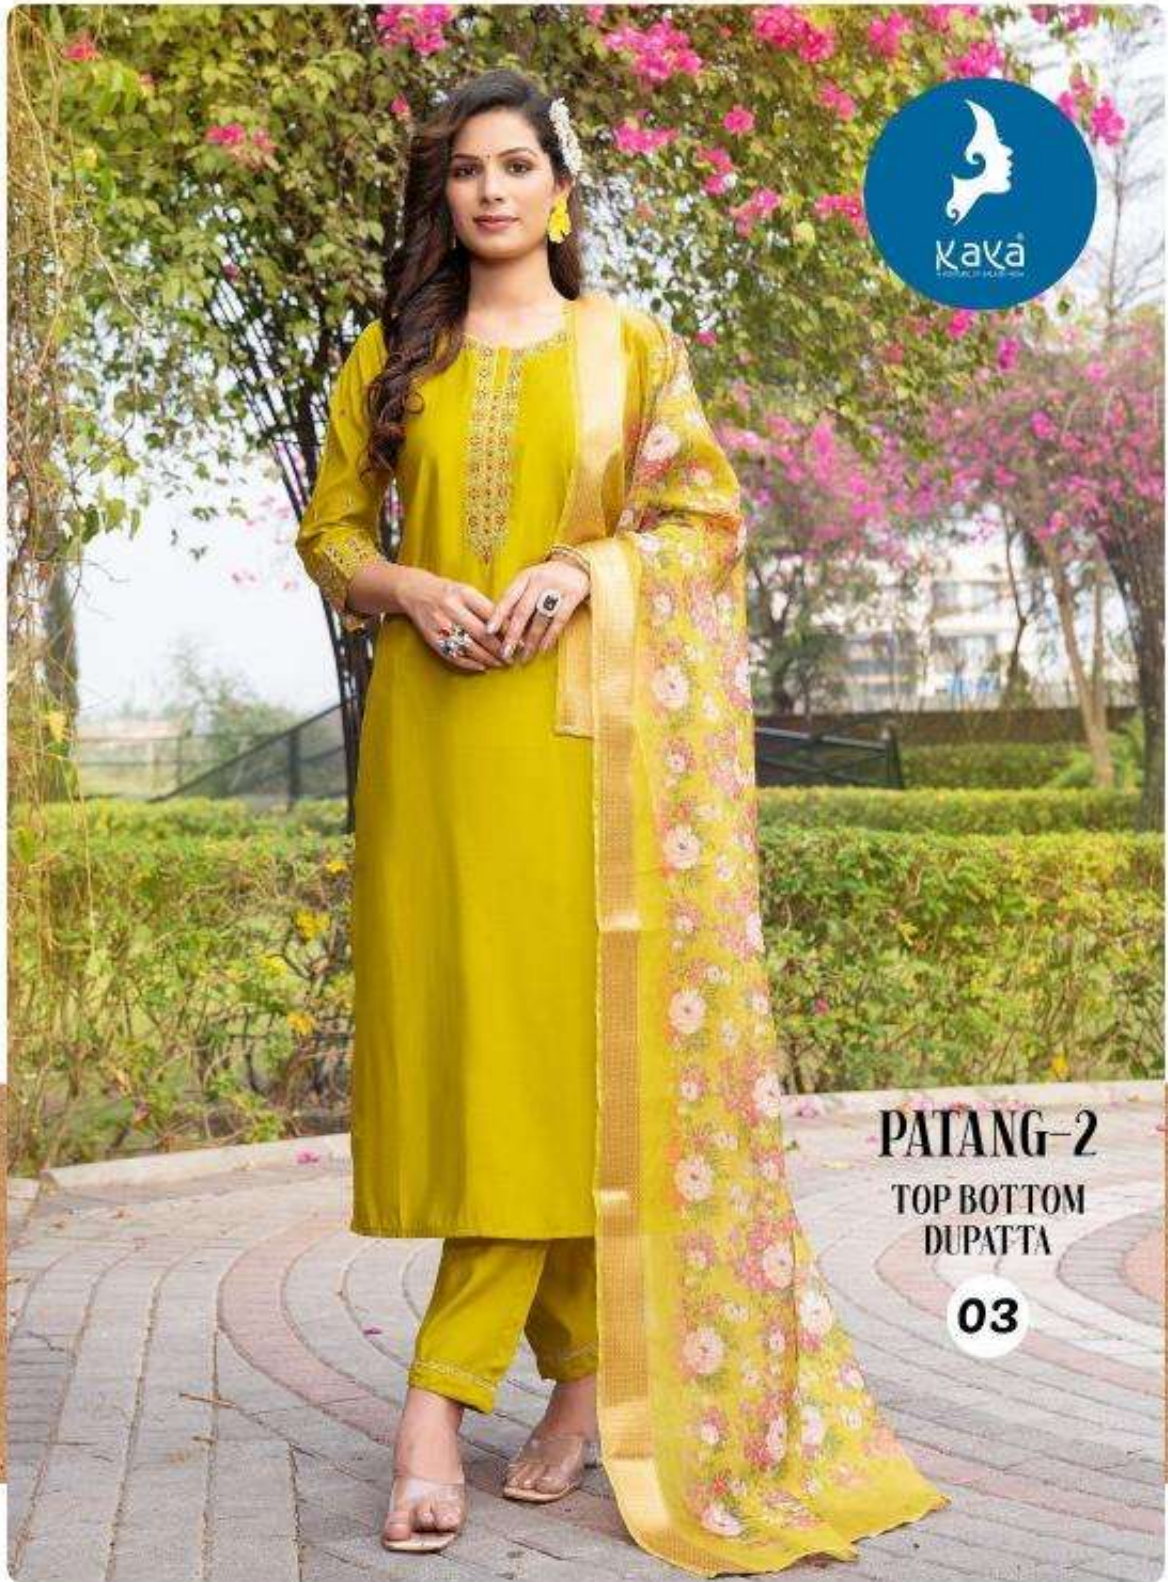

PATANG KAYA'S 2

Every piece tells a story of luxury.

**LOVE FASHION
LIVE STYLE**

PATANG-2
TOP BOTTOM
DUPATTA

02

PATANG-2
TOP BOTTOM
DUPATTA

03

PATANG-2
TOP BOTTOM
DUPATTA

05

PATANG-2

KAYA'S

PATANG-2	
TYPE	TOP-BOTTOM-DUPATTA
TOP	ROMAN SILK
BOTTOM	ROMAN SILK
DUPATTA	SOFT ORGANZA WITH DIGITAL PRINT

PATANG KAYA'S 2

Every piece tells a story of luxury.

PATANG-2
TOP BOTTOM
- DUPATTA