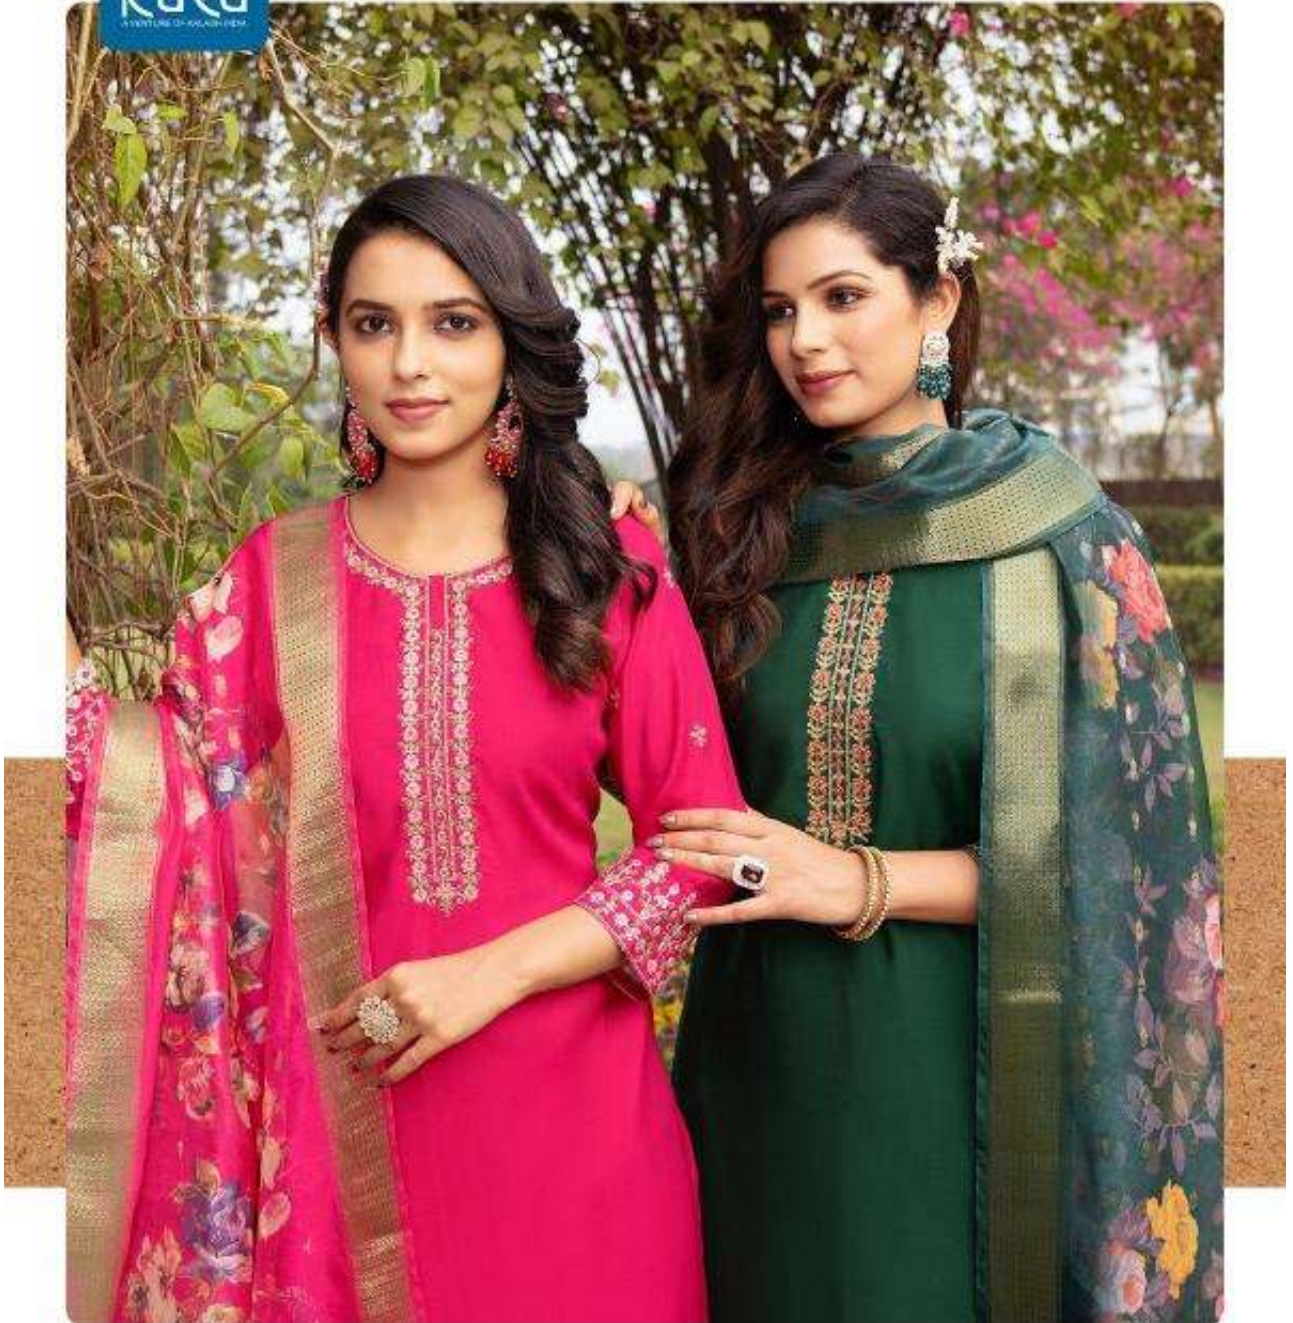

05

PATANG-2

KAYA'S

PATANG-2	
TYPE	TOP-BOTTOM-DUPATTA
TOP	ROMAN SILK
BOTTOM	ROMAN SILK
DUPATTA	SOFT ORGANZA WITH DIGITAL PRINT

PATANG KAYA'S 2

Every piece tells a story of luxury.

PATANG-2
TOP BOTTOM
- DUPATTA