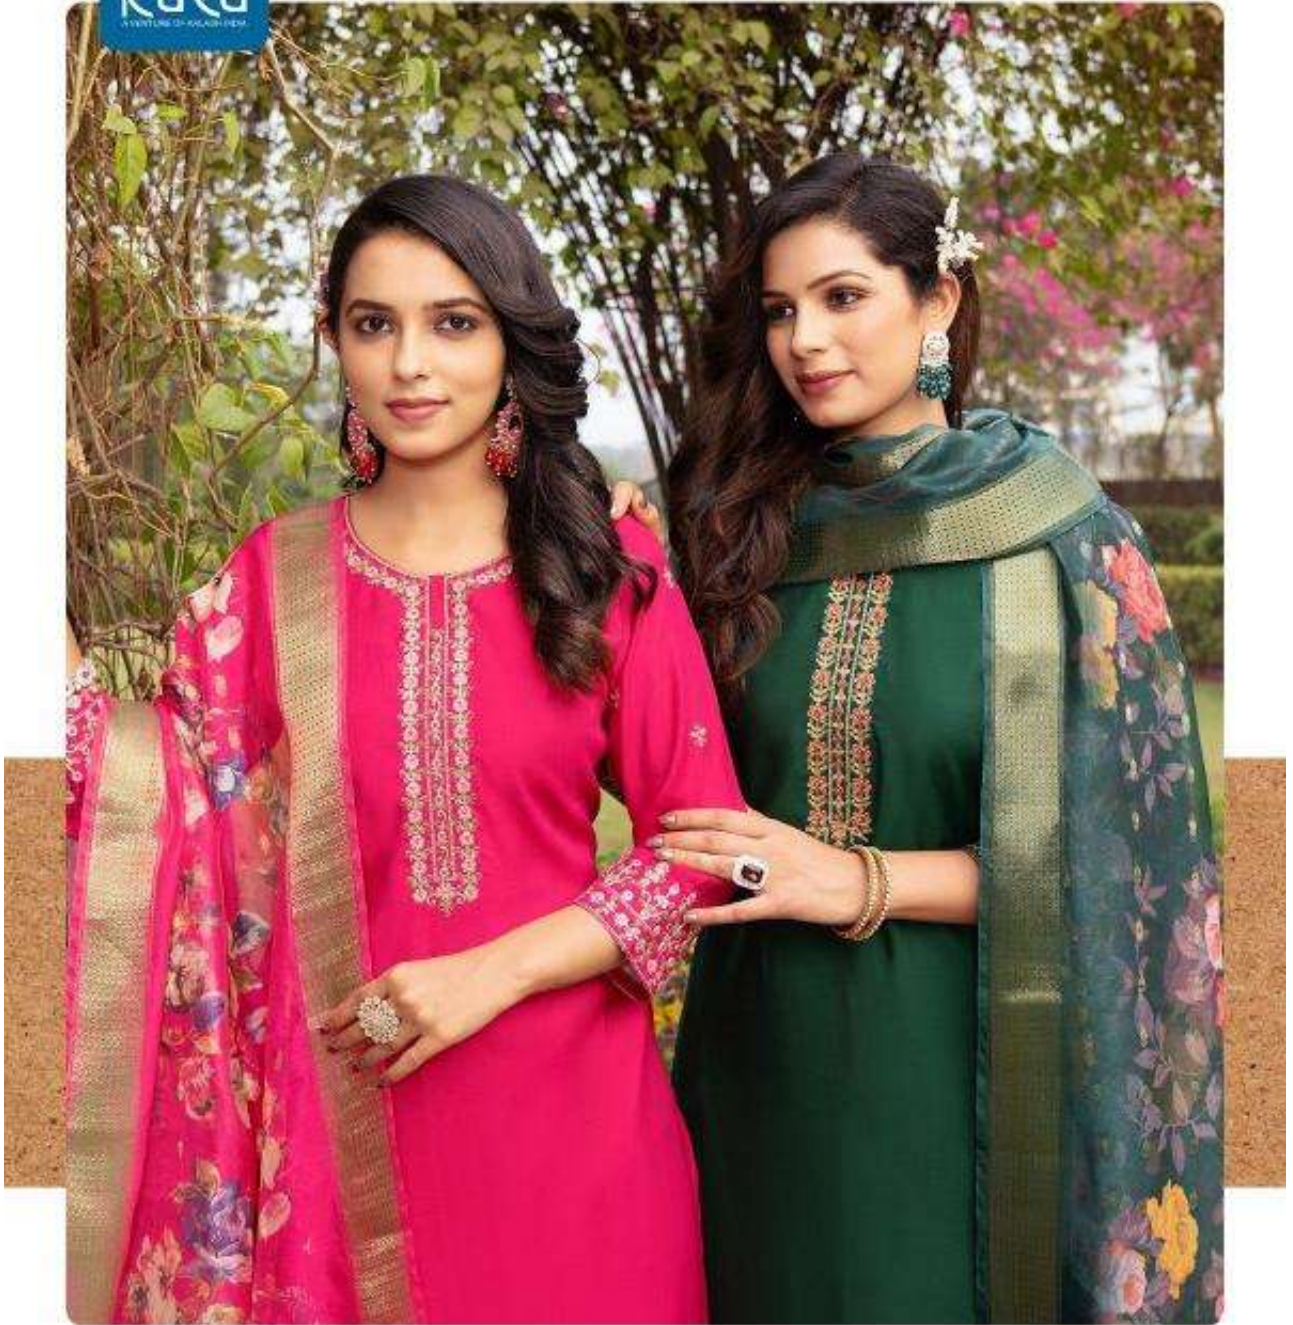

05

PATANG-2

KAYA'S

PATANG-2	
TYPE	TOP-BOTTOM-DUPATTA
TOP	ROMAN SILK
BOTTOM	ROMAN SILK
DUPATTA	SOFT ORGANZA WITH DIGITAL PRINT

PATANG KAYA'S 2

Every piece tells a story of luxury.

PATANG-2
TOP BOTTOM
- DUPATTA