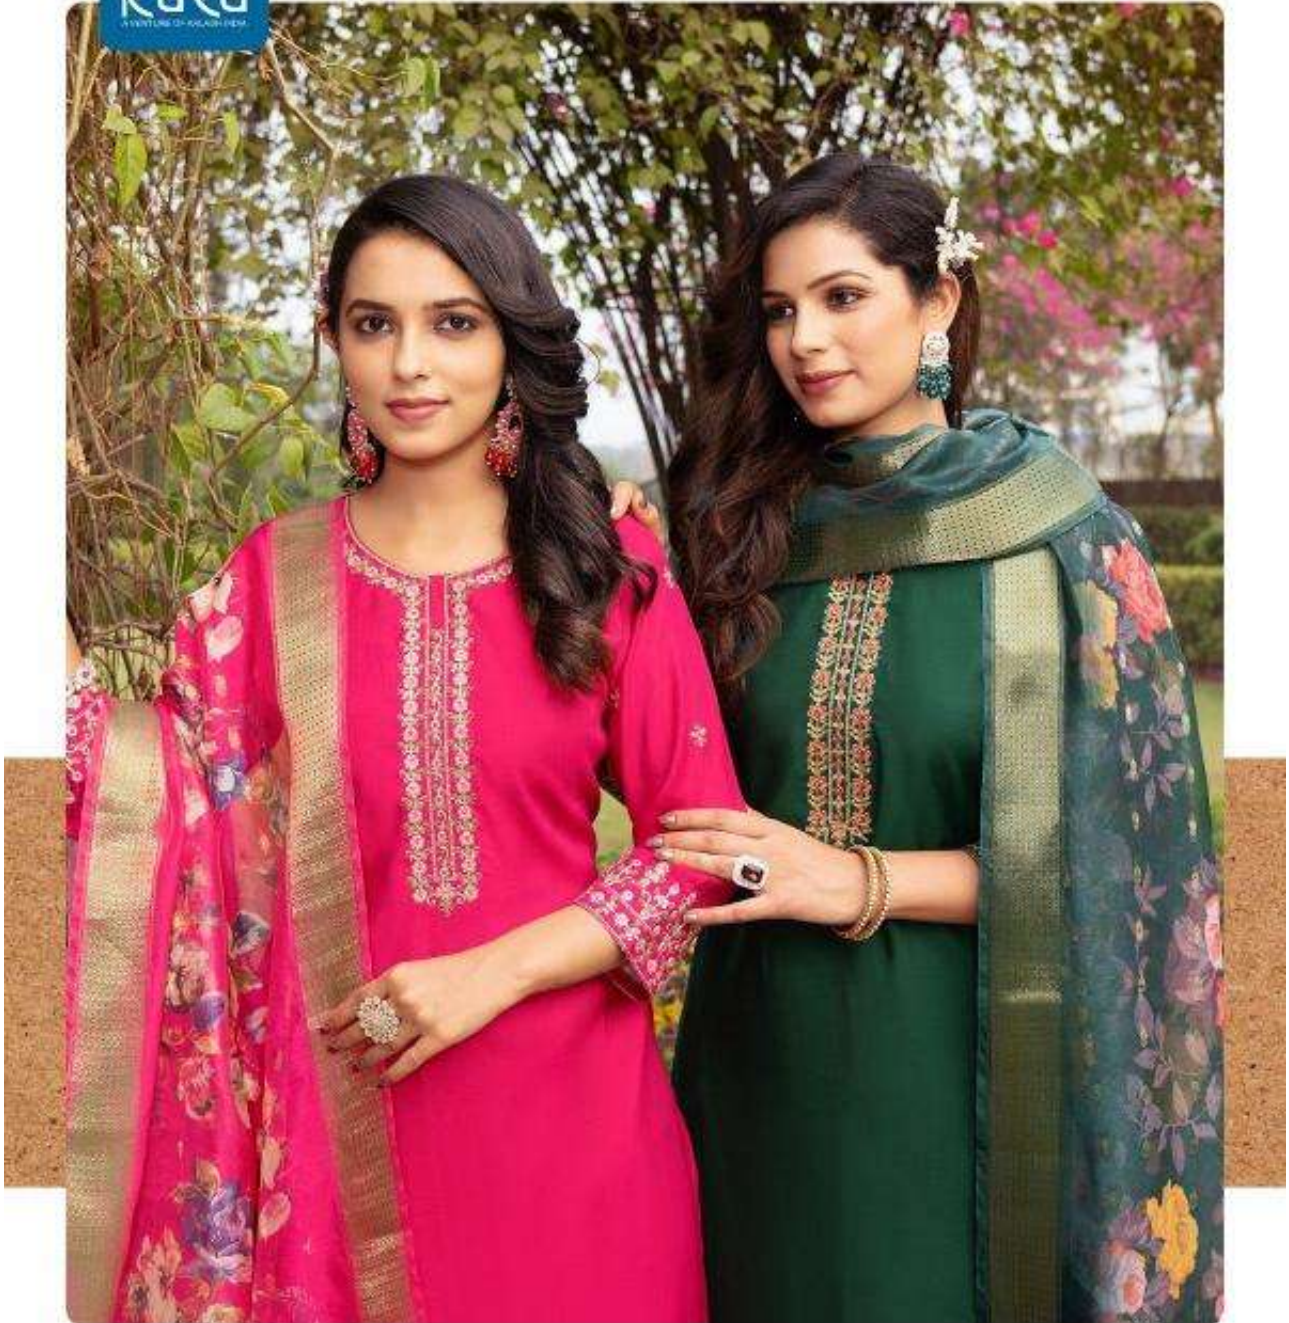

PATANG KAYA'S 2

Every piece tells a story of luxury.

**LOVE FASHION
LIVE STYLE**

PATANG-2
TOP BOTTOM
DUPATTA

02

PATANG-2
TOP BOTTOM
DUPATTA

03

PATANG-2
TOP BOTTOM
DUPATTA

05

PATANG-2

KAYA'S

PATANG-2	
TYPE	TOP-BOTTOM-DUPATTA
TOP	ROMAN SILK
BOTTOM	ROMAN SILK
DUPATTA	SOFT ORGANZA WITH DIGITAL PRINT

PATANG KAYA'S 2

Every piece tells a story of luxury.

PATANG-2
TOP BOTTOM
- DUPATTA