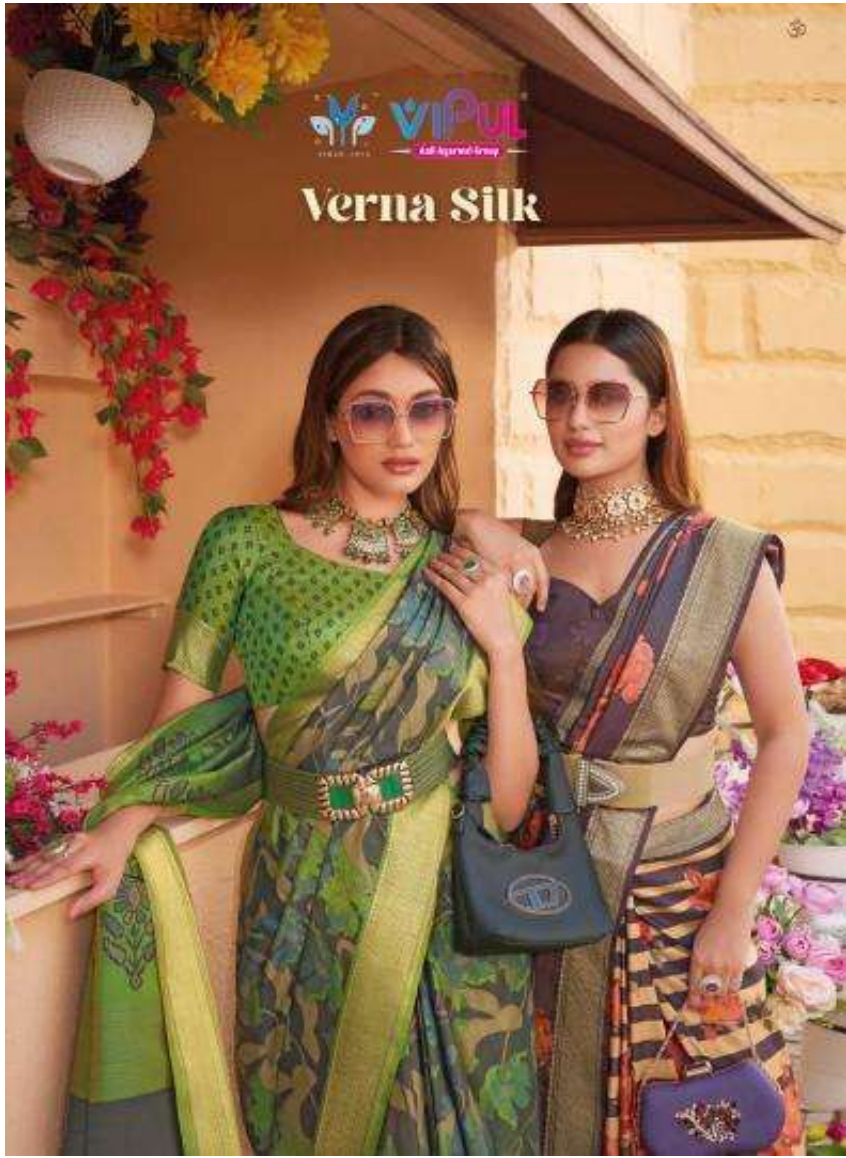

PRODUCT NAME	KALYANAM SILK
DESIGN NO.	87102 TO 87109 (8 PCS)
DESCRIPTION	TWO TONE SOFT SILK SAREES WITH WEAVING RESHAM BORDER

87300

87301

87302

87303

87304

Get the celebrity closest you've always wanted with gorgeous, provocative and arty creations by the regular winner who asks to wear the best of his kind. The collection transports you into a world where fashion and style are the cornerstones of making a lasting impression. So, if you love to create indelible fashion and know how to have the perfect look, to share your love for wearing the latest.