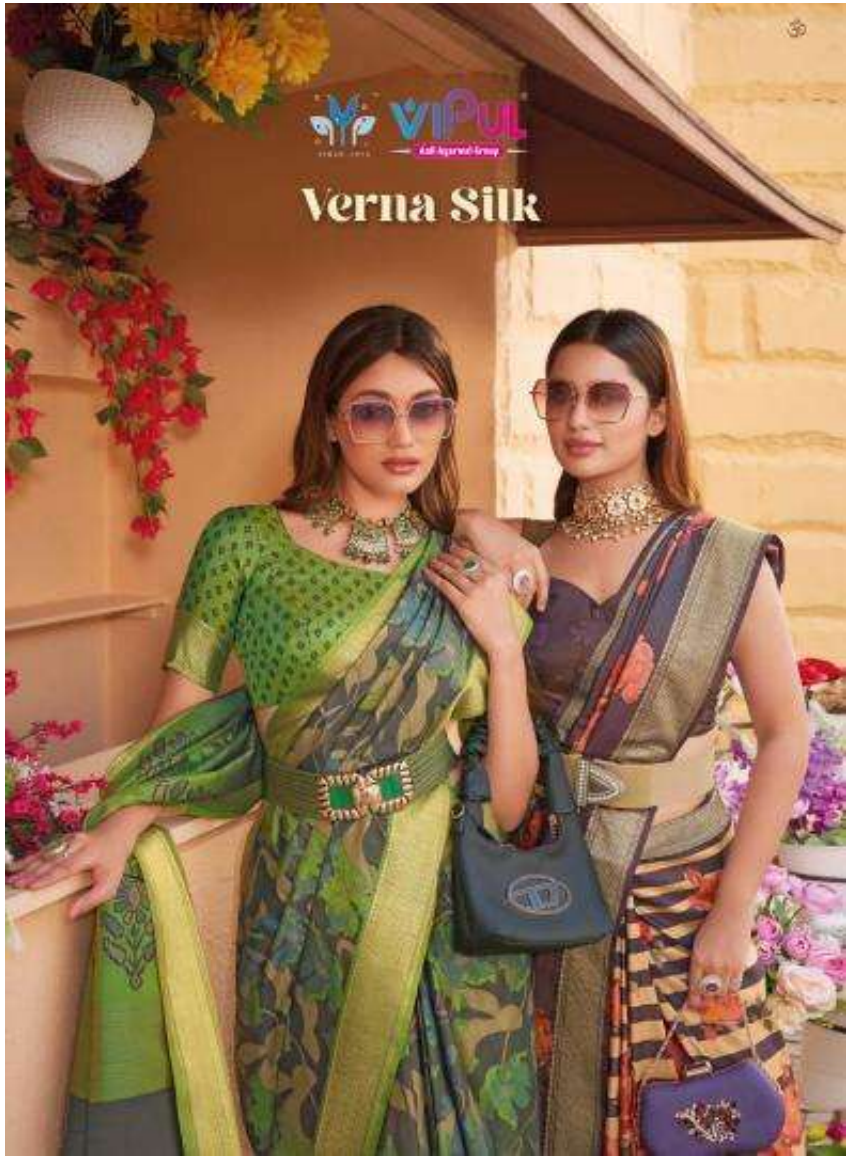

PRODUCT NAME	KALYANAM SILK
DESIGN NO.	87102 TO 87109 (8 PCS)
DESCRIPTION	TWO TONE SOFT SILK SAREES WITH WEAVING RESHAM BORDER

87300

87301

87302

87303

87304

Get the celebrity closest you've always wanted with gorgeous, provocative and arty creations by the regular winner who asks to wear the best of his kind. The collection transports you into a world where fashion and style are the cornerstone of making a lasting impression. So, if you love to create indelible fashion and know how to have the perfect look, to share your love for wearing the latest.