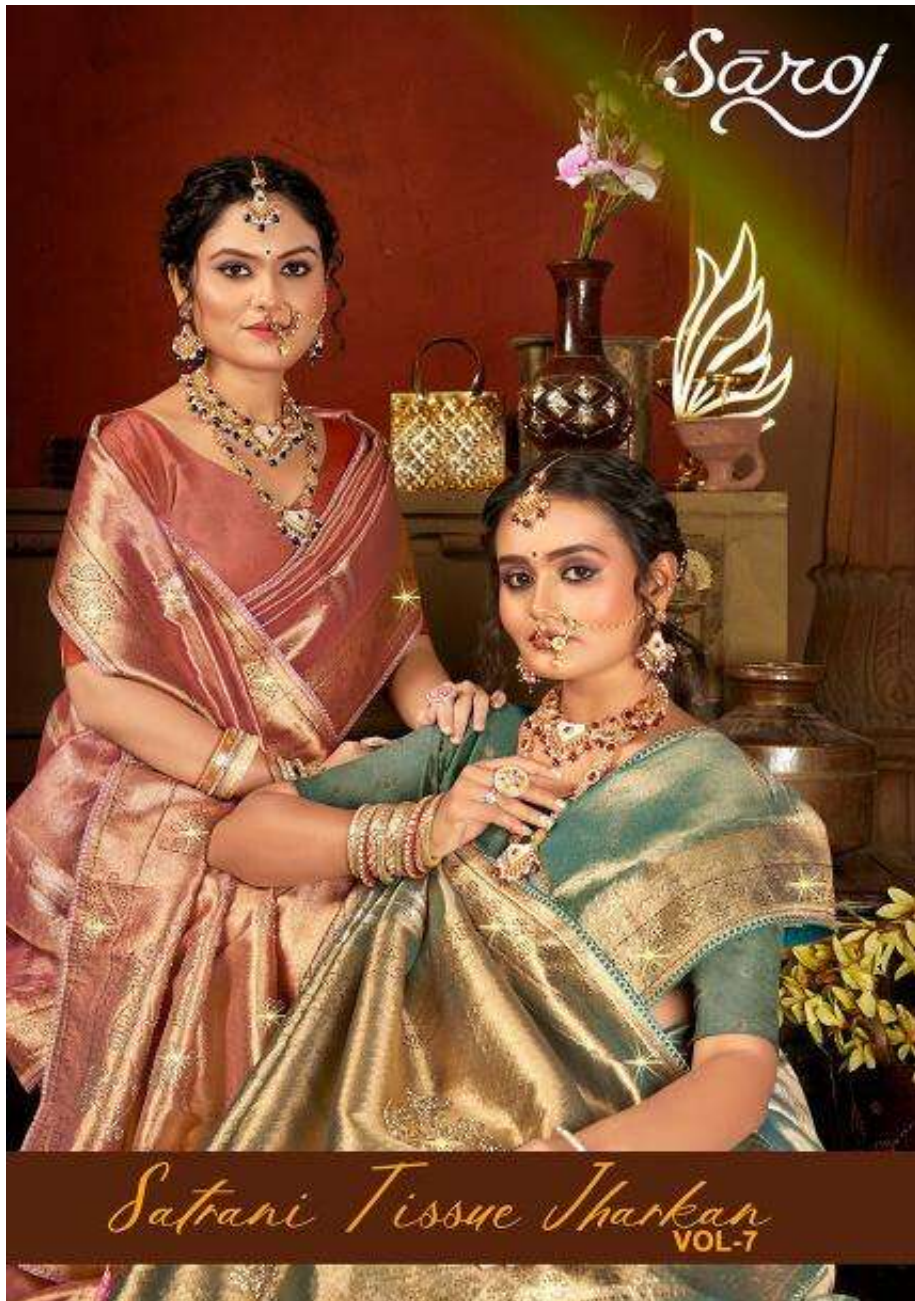

Saroj

*Sarani Tissue Sharkan*  
VOL-7

Saroj

Satrani Tissue Sharikan  
VOL-7

Saroj

1001

1002

1003

Exquisitely embroidered saree with uari blouse, gota work and delicate border.

1004

1005

1006

JEWELLED TRENDS

1001

1003

1004