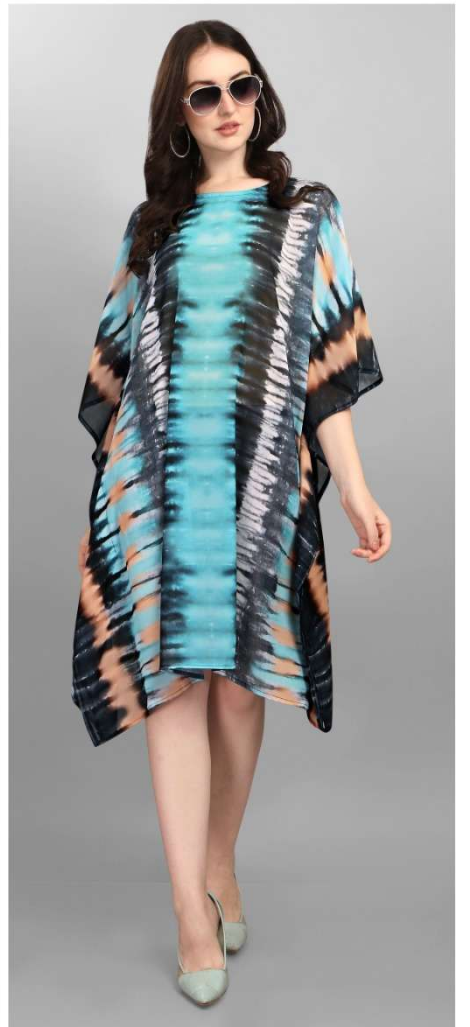

JISHA KAFTAN

By  **JELITE**
WOMEN APPARELS

BEACH WEAR -3

(FABRIC: DIGITAL PRINTED WEIGHT LESS GEORGETTE)

D.NO.516

JISHA KAFTAN

D.NO.517

JISHA KAFTAN®