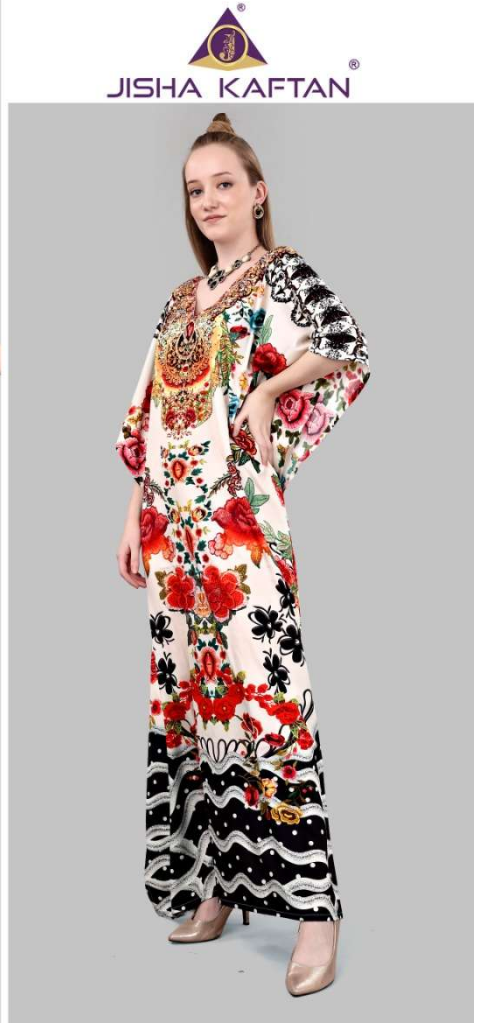

JISHA KAFTAN®