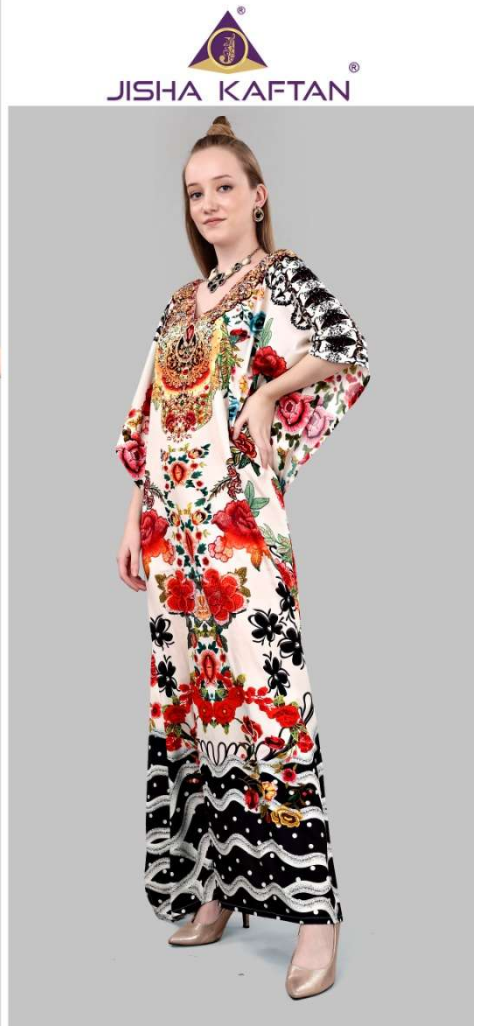

JISHA KAFTAN®