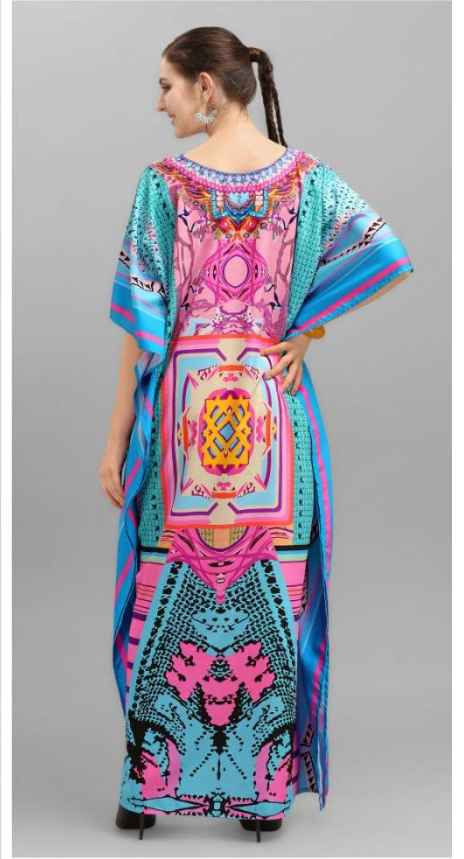

**JELITE**  
WOMEN APPARELS

*Agreen*

(volume-2)

(FABRIC: DIGITAL POLY CREPE )

**D.NO.109**

**D.NO.110**

**D.NO.111**

**D.NO.112**

**D.NO.113**

**D.NO.114**

 **JELITE**  
WOMEN APPARELS

**D.NO.115**

**D.NO.116**

**LEGGINGS PATIALA PALAZZO PANT BLOUSE T-SHIRT KAFTAN TOPS**

**JELITE**  
WOMEN APPARELS

*Agreen*

(volume-2)

(FABRIC: DIGITAL POLY CREPE)