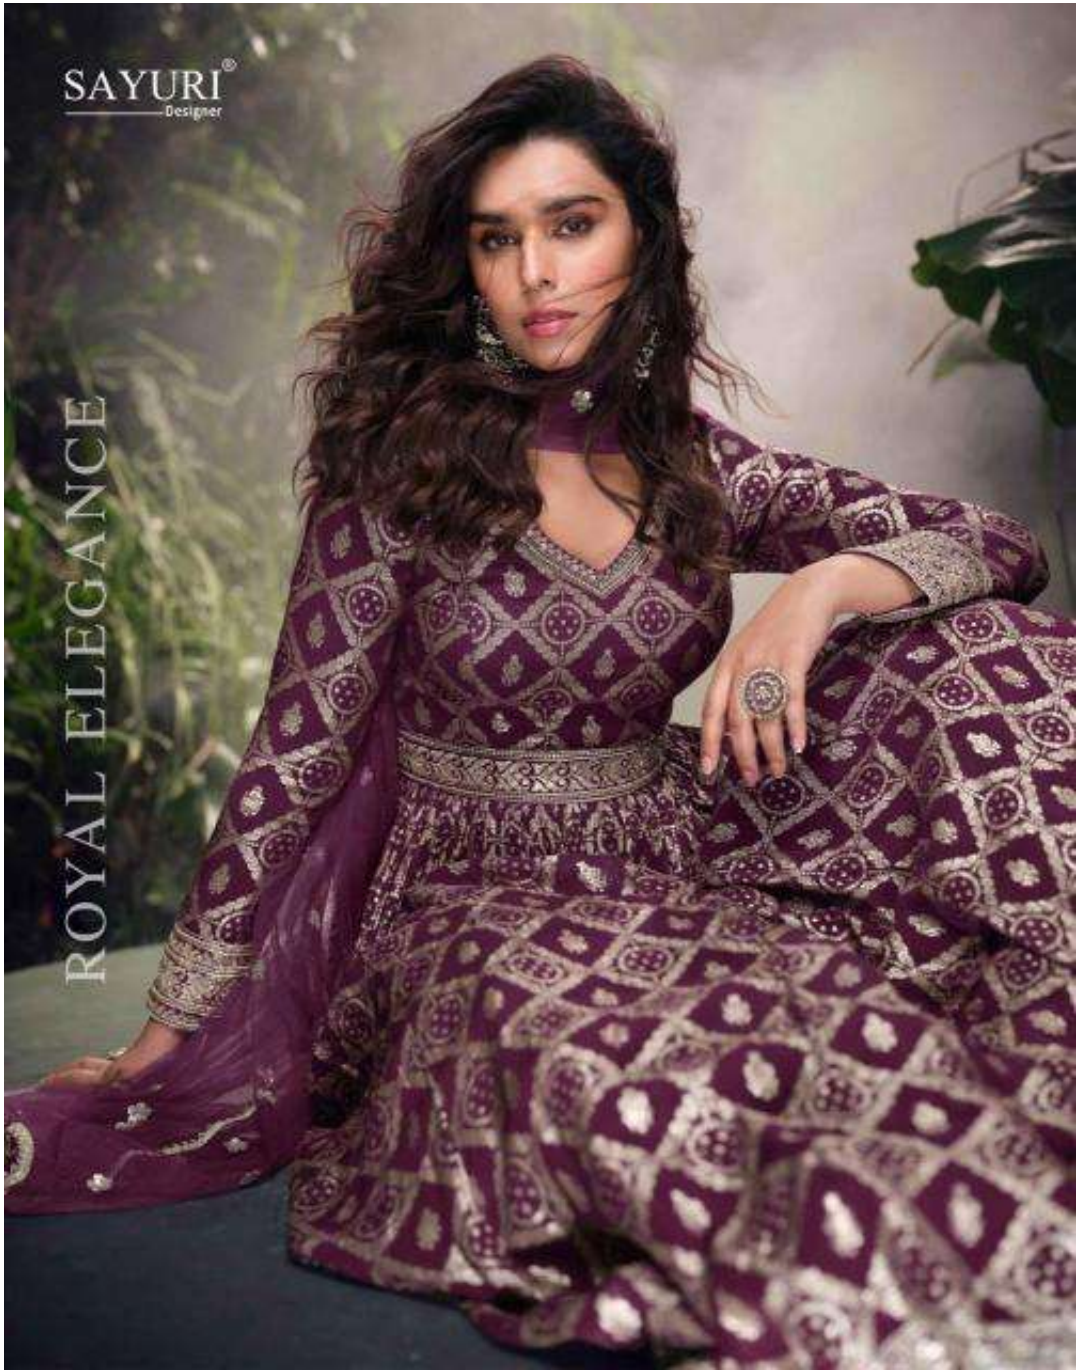

SAYURI®
Designer

ROYAL ELEGANCE