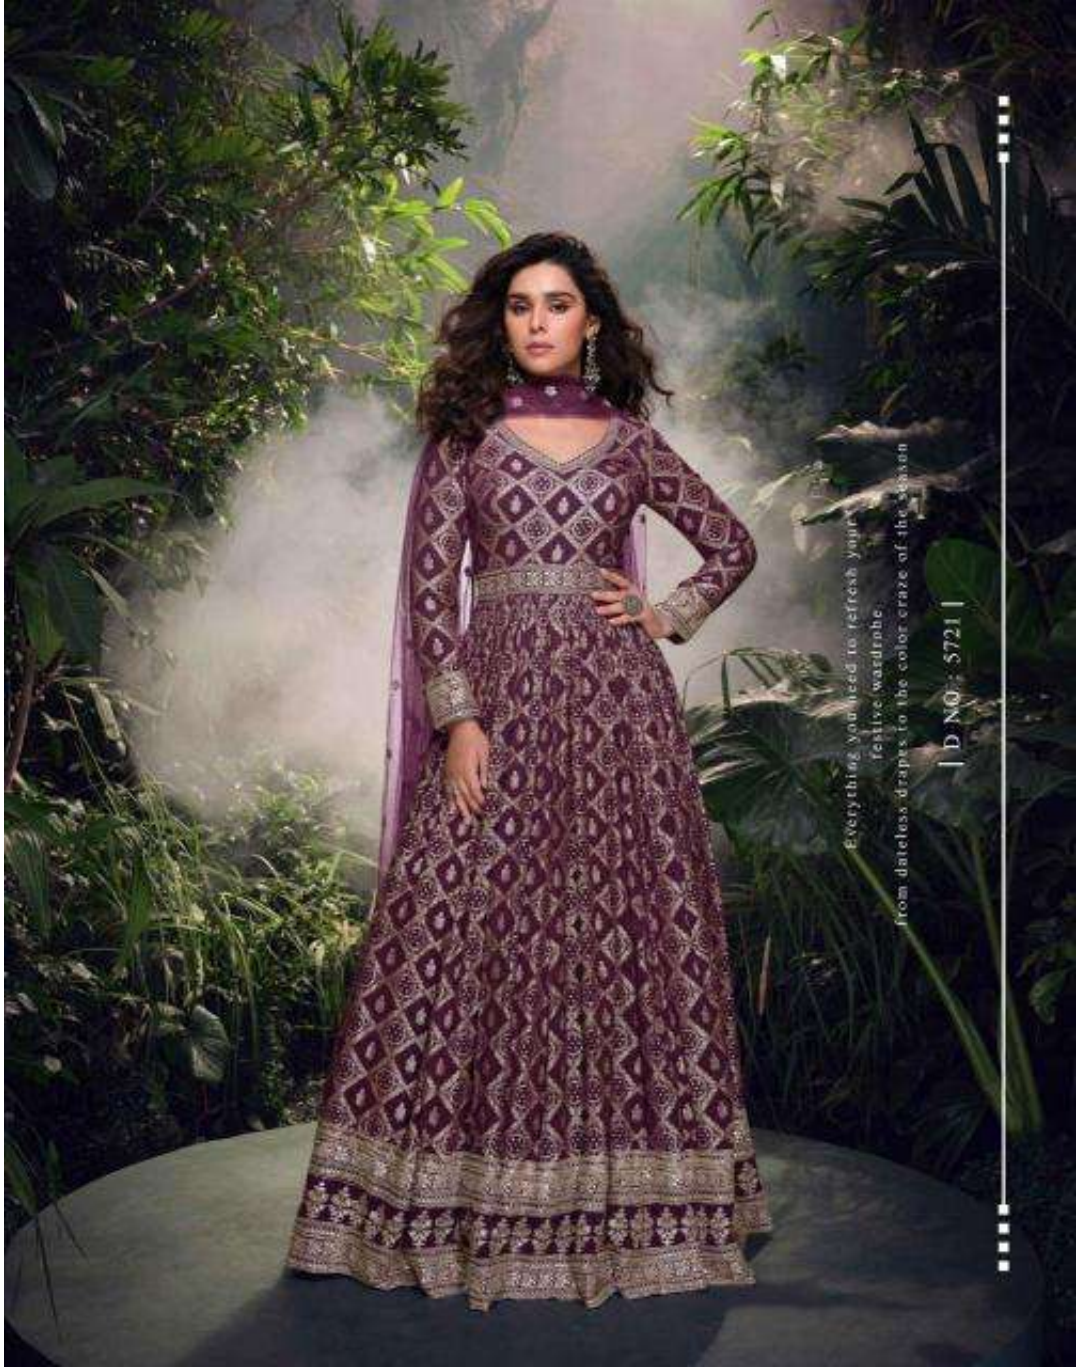

SAYURI[®]
— Designer —

The designs were multi utility & we could see
a few outfits that we could wear
up with other everyday

| D NO : 5720 |

SAYURI[®]
Designer

ROYAL ELEGANCE

Everything you need to refresh your festive wardrobe, from dateless drapes to the color craze of the season