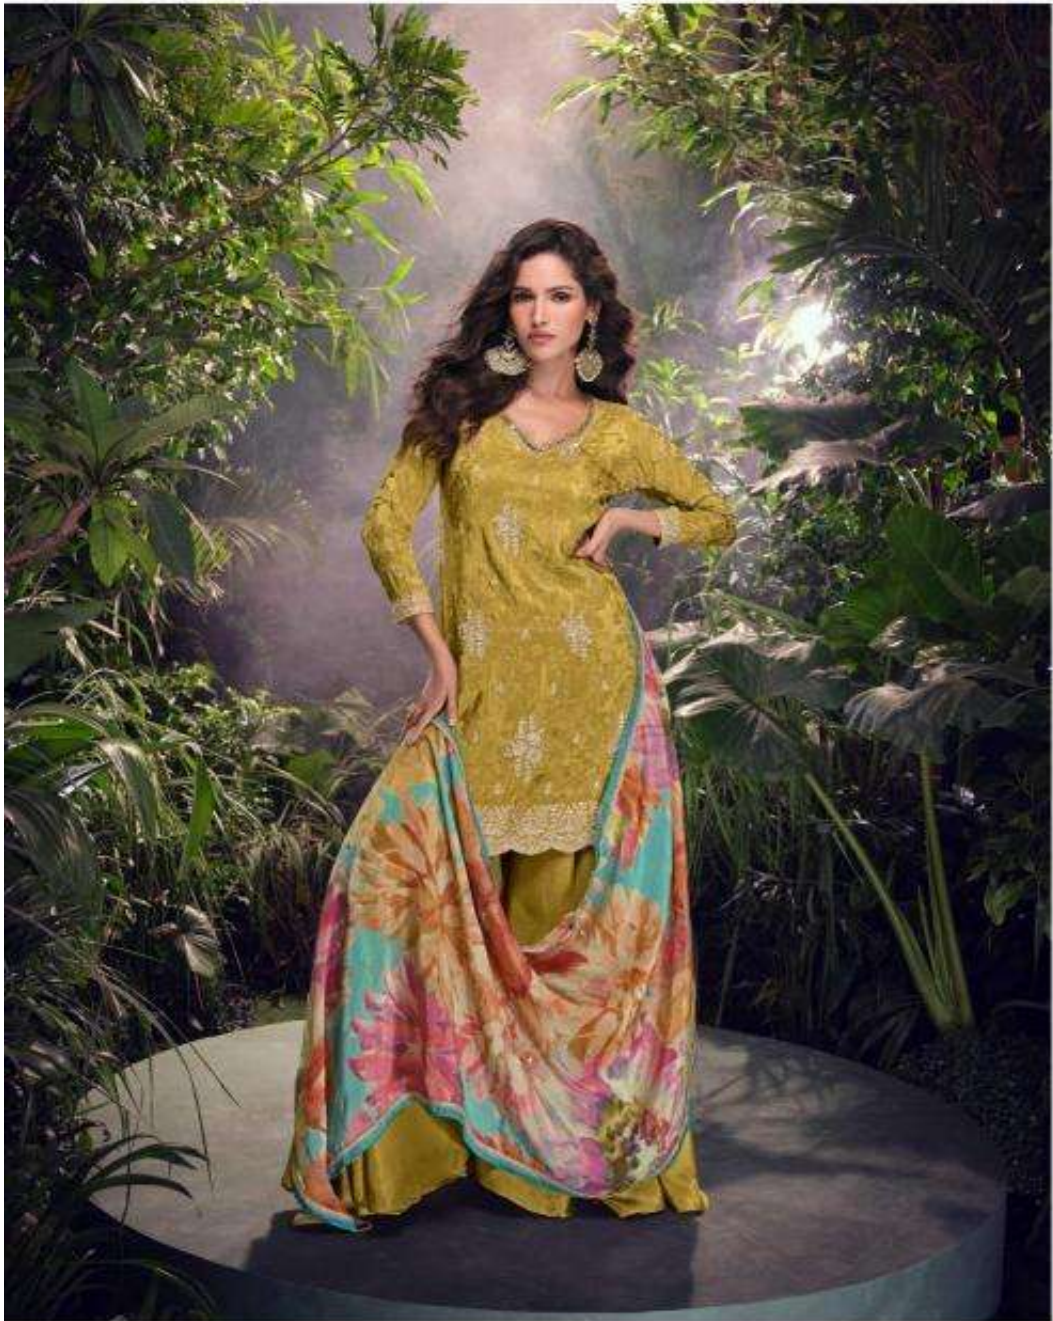

*This season look up with some
truly inspiring & elegantly*

Sehnaaz

*This traditional hue gets a
whole new look*

SAYURI[®]
Designer

Sehnaaz

www.sayuridesigner.com

*This season look up with some
truly inspiring & elegant!*

Sehnaaz

*This traditional hue gets a
whole new look*

SAYURI[®]
Designer

D NO : 5709

THIS TRADITIONAL HUE
GETS A WHOLE NEW LOOK

A BREATH TAKING

WELCOME TO THE NEW AGE OF STYLE IN INDIA, BY SAYURI

D NO : 5709