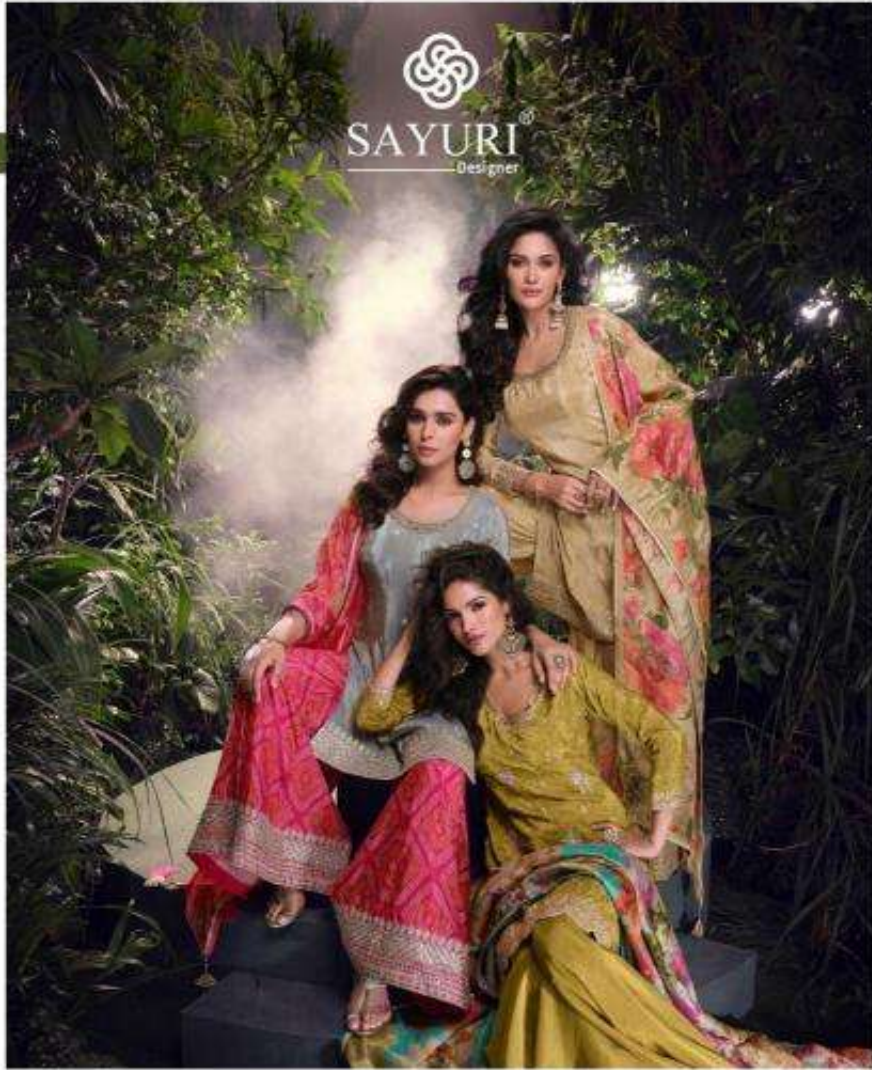

*This season look up with some
truly inspiring & elegantly*

Sehnaaz

*This traditional hue gets a
whole new look*

SAYURI[®]
Designer

Sehenaaz

www.sayuridesigner.com

*This season look up with some
truly inspiring & elegant!*

Sehnaaz

*This traditional hue gets a
whole new look*

SAYURI[®]
Designer

D NO : 5709

THIS TRADITIONAL HUE
GETS A WHOLE NEW LOOK

A BREATH TAKING

WELCOME TO THE NEW AGE OF STYLE IN INDIA, BY SAYURI

D NO : 5709

D NO : 5710

VIBRANT PALETTE IN
SHADES OF PINK YELLOW

5709

5710

5711

SAYURI[®]
Designer

Sehnaaz