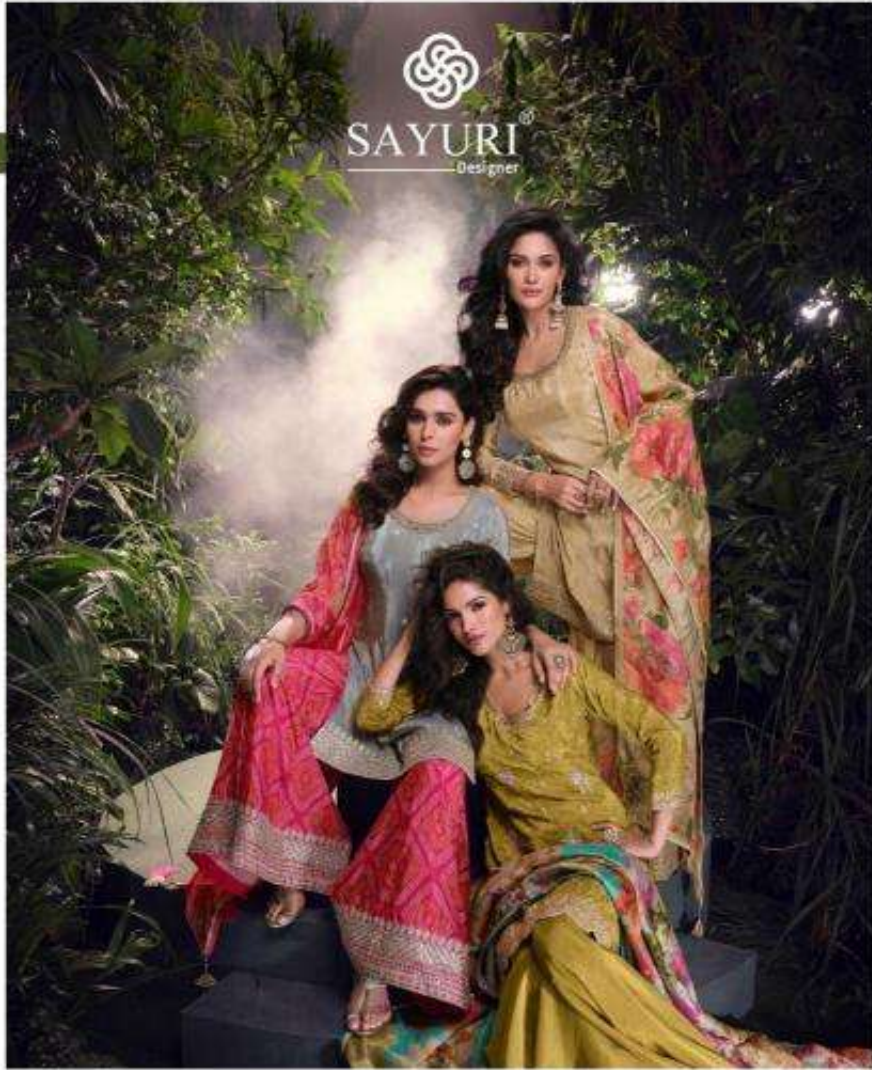

*This season look up with some
truly inspiring & elegantly*

Sehnaaz

*This traditional hue gets a
whole new look*

SAYURI[®]
Designer

Sehnaaz

www.sayuridesigner.com

*This season look up with some
truly inspiring & elegant!*

Sehnaaz

*This traditional hue gets a
whole new look*

SAYURI[®]
Designer

D NO : 5709

THIS TRADITIONAL HUE
GETS A WHOLE NEW LOOK

A BREATH TAKING

WELCOME TO THE NEW AGE OF STYLE IN INDIA, BY SAYURI

D NO : 5709

D NO : 5710

VIBRANT PALETTE IN
SHADES OF PINK YELLOW

5709

5710

5711

SAYURI[®]
Designer

Sehnaaz