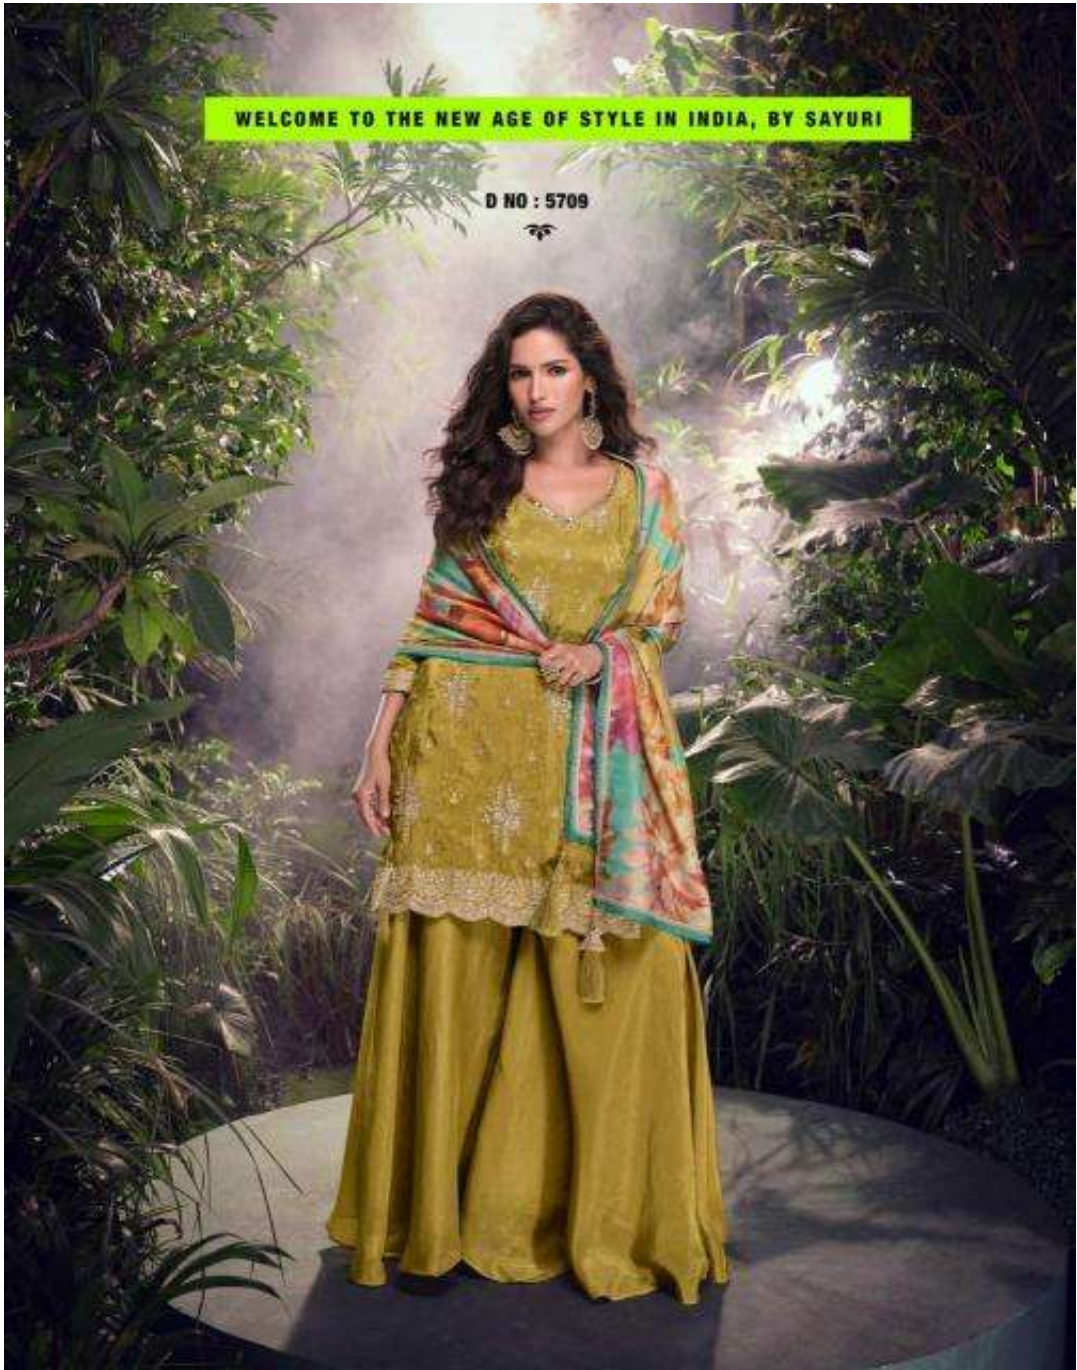

Sehnaaz

*This traditional hue gets a
whole new look*

SAYURI[®]
Designer

D NO : 5709

THIS TRADITIONAL HUE
GETS A WHOLE NEW LOOK

A BREATH TAKING

WELCOME TO THE NEW AGE OF STYLE IN INDIA, BY SAYURI

D NO : 5709