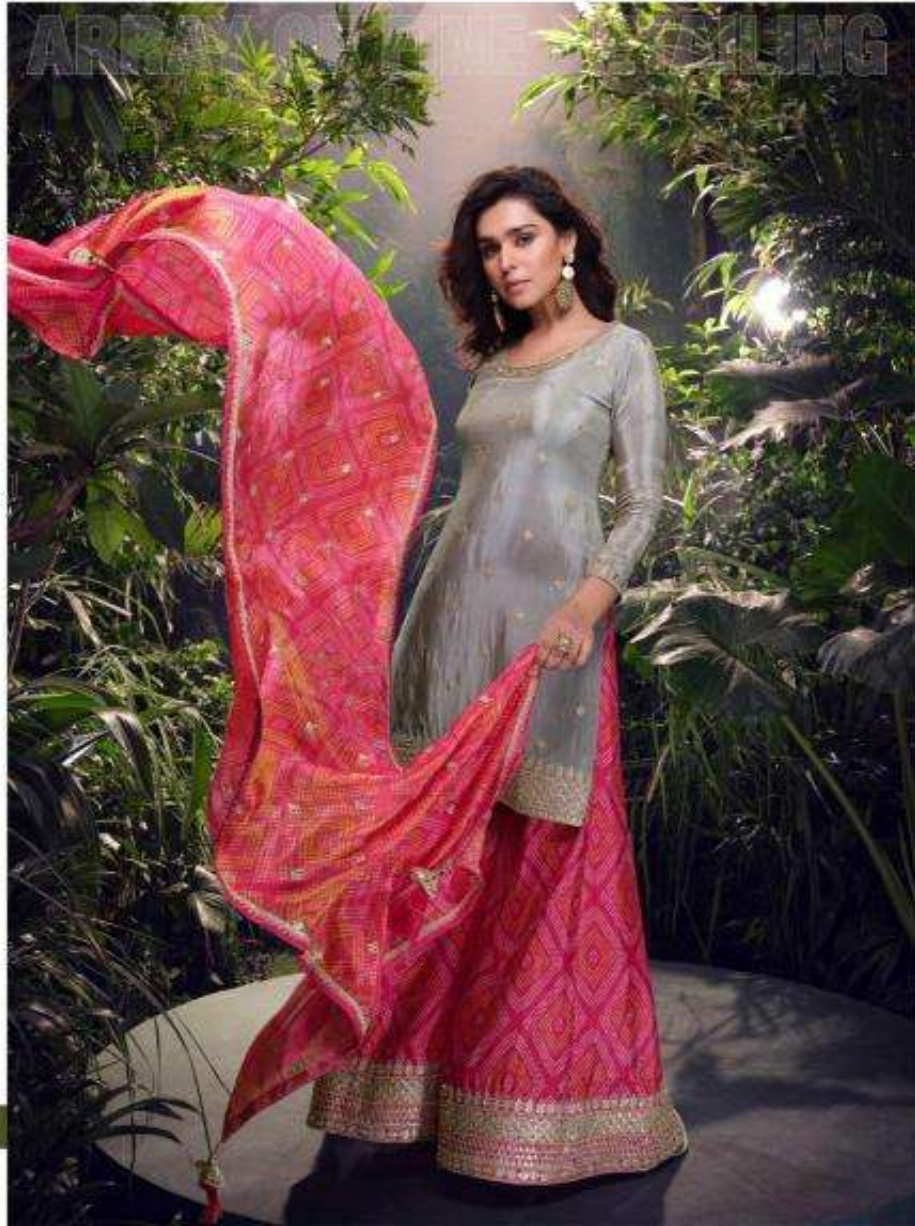

Sehnaaz

*This traditional hue gets a
whole new look*

SAYURI[®]
Designer

D NO : 5709

THIS TRADITIONAL HUE
GETS A WHOLE NEW LOOK

A BREATH TAKING

WELCOME TO THE NEW AGE OF STYLE IN INDIA, BY SAYURI

D NO : 5709