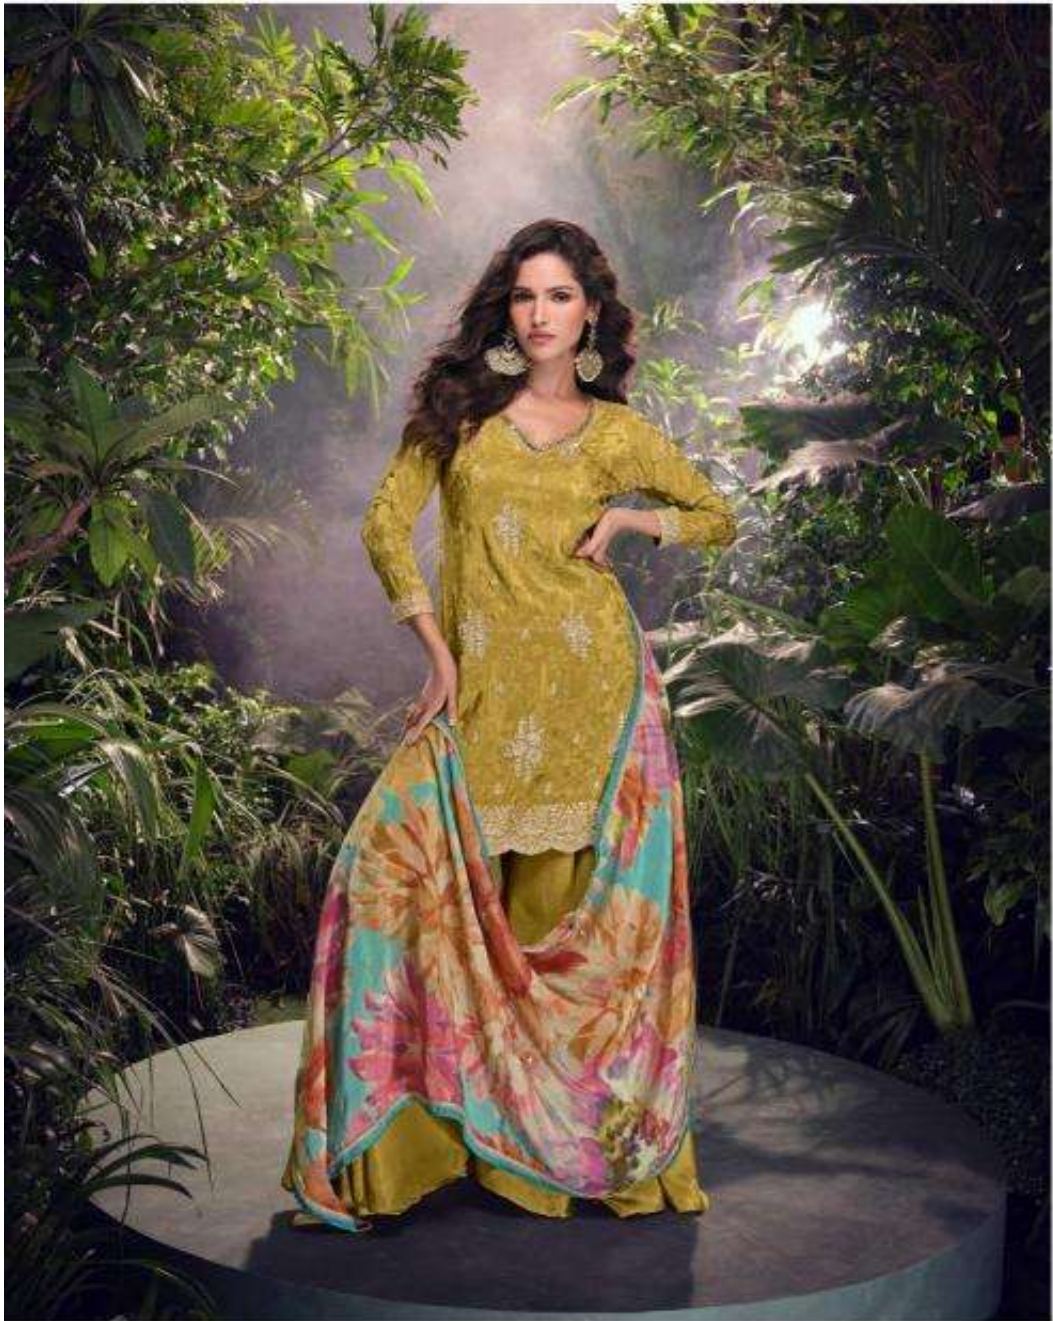

*This season look up with some
truly inspiring & elegantly*

Sehnaaz

*This traditional hue gets a
whole new look*

SAYURI[®]
Designer

Sehenaaz

www.sayuridesigner.com

*This season look up with some
truly inspiring & elegant!*

Sehnaaz

*This traditional hue gets a
whole new look*

SAYURI[®]
Designer

D NO : 5709

THIS TRADITIONAL HUE
GETS A WHOLE NEW LOOK

A BREATH TAKING

WELCOME TO THE NEW AGE OF STYLE IN INDIA, BY SAYURI

D NO : 5709