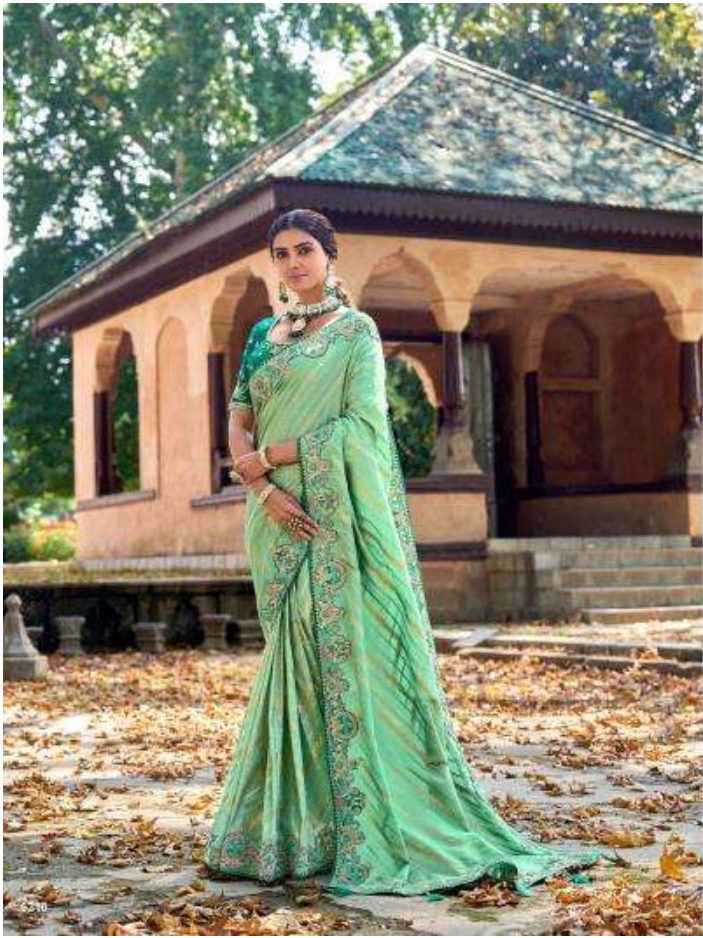

anaara

anaara

let the intricate details of the saree speak for you

anaara
Fall
Of grace

6208

anaara

Creating a new piece with the beautiful Saris and saree, most perfect for every woman.

anaara

Infuse yourself with the exquisite shades of the beautiful saree.

Follow the styling design of saree like Saree King an inspiration

anaara®

anaara

anada®
10001

anaara

anaara®

anaara

With the classic work and glowing colors, they are your choice.

|| TathastuTM ||

DESIGN NO:	DESCRIPTION	PRICE
TE-6201	SAREE	3685/-
TE-6202	SAREE	3685/-
TE-6203	SAREE	3805/-
TE-6204	SAREE	3635/-
TE-6205	SAREE	3575/-
TE-6206	SAREE	3515/-
TE-6207	SAREE	3575/-
TE-6208	SAREE	3695/-
TE-6209	SAREE	3515/-
TE-6210	SAREE	3805/-
	TOTAL	36490/-
	05% GST EXTRA ON ABOVE RATE	