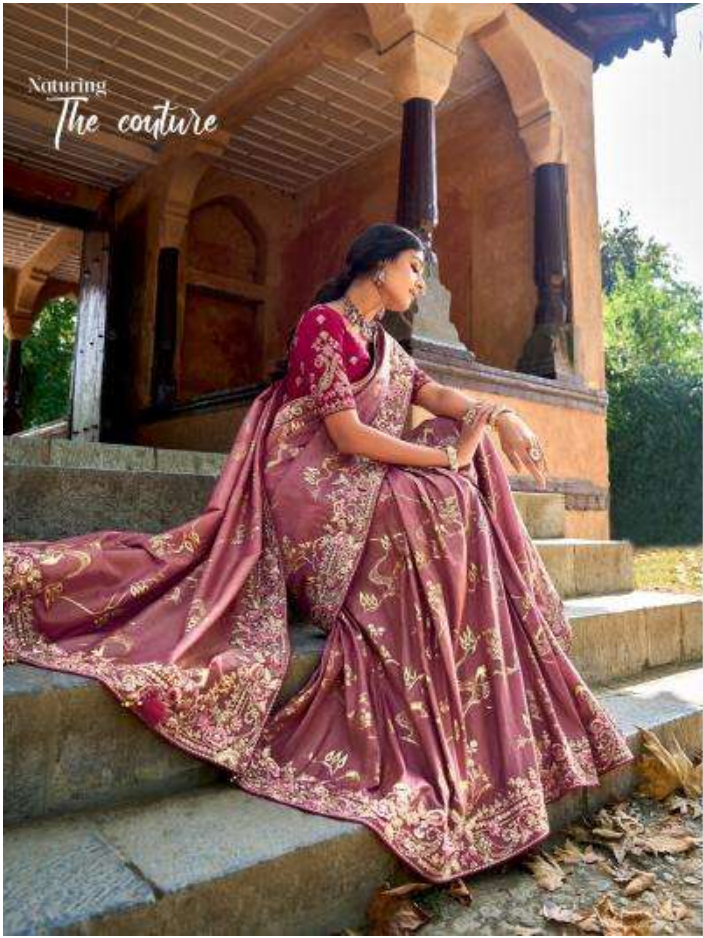

anada

10001

anaara

anaara®

anaara

With the classic work and glowing colors, they are your choice.

|| TathastuTM ||

DESIGN NO:	DESCRIPTION	PRICE
TE- 6201	SAREE	3685/-
TE-6202	SAREE	3685/-
TE-6203	SAREE	3805/-
TE-6204	SAREE	3635/-
TE-6205	SAREE	3575/-
TE-6206	SAREE	3515/-
TE-6207	SAREE	3575/-
TE-6208	SAREE	3695/-
TE-6209	SAREE	3515/-
TE-6210	SAREE	3805/-
	TOTAL	36490/-
	05% GST EXTRA ON ABOVE RATE	