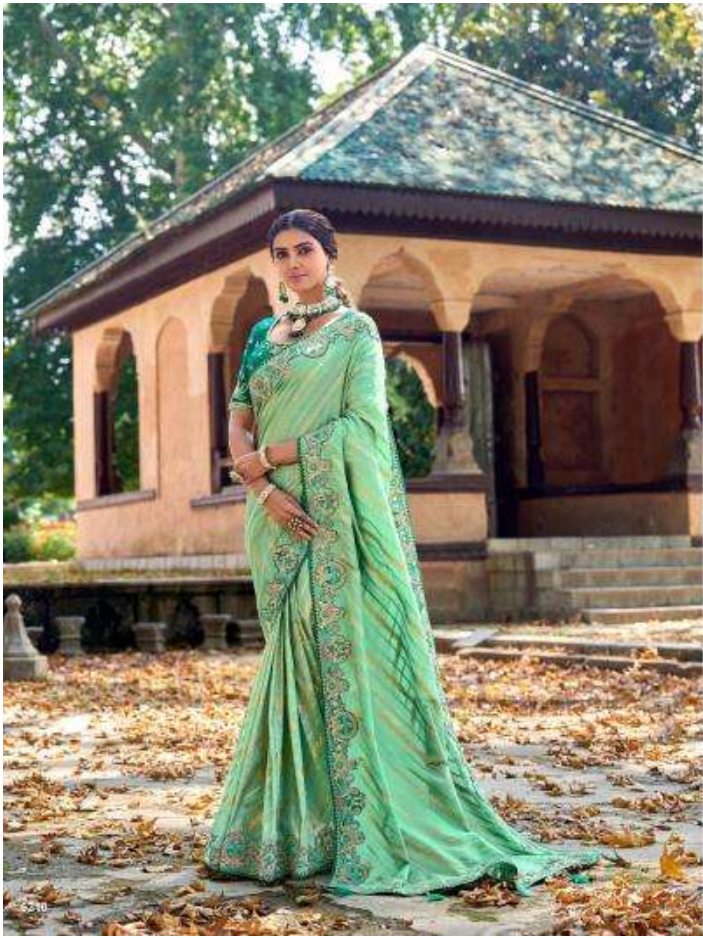

anaara

anaara

let the intricate details of the saree speak for you

anaara
Fall
Of grace

6208

anaara

Creating a new piece with the beautiful Saris and saree, most perfect for every woman.

anaara

anada

10001

anaara

anaara®

anaara

With the classic work and glowing colors, they are your choice.

|| TathastuTM ||

DESIGN NO:	DESCRIPTION	PRICE
TE- 6201	SAREE	3685/-
TE-6202	SAREE	3685/-
TE-6203	SAREE	3805/-
TE-6204	SAREE	3635/-
TE-6205	SAREE	3575/-
TE-6206	SAREE	3515/-
TE-6207	SAREE	3575/-
TE-6208	SAREE	3695/-
TE-6209	SAREE	3515/-
TE-6210	SAREE	3805/-
	TOTAL	36490/-
	05% GST EXTRA ON ABOVE RATE	