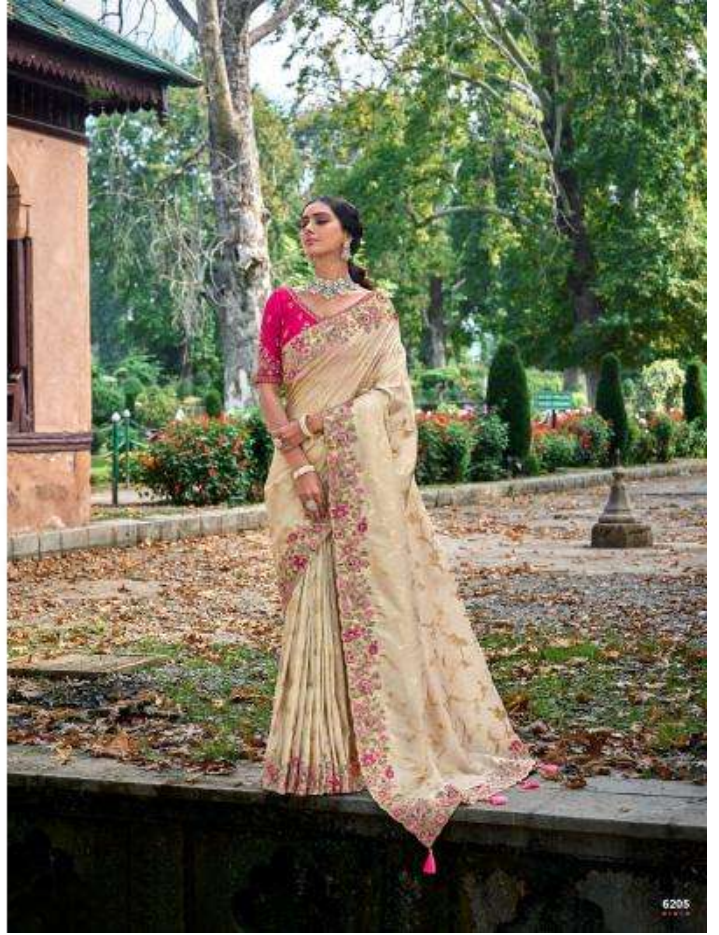

anaara
Fall
Of grace