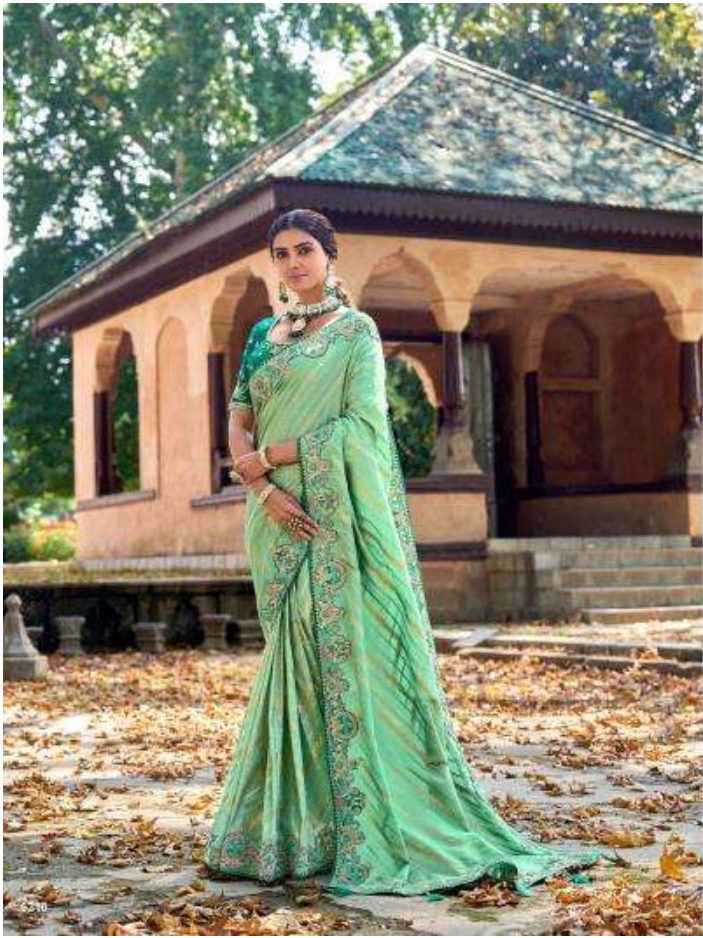

6211

anaara

anaara

let the intricate details of the saree speak for you

anaara
Fall
Of grace

6208

anaara

Creating a new piece with the beautiful Saris and saree, most perfect for every woman.

anaara

Infuse yourself with the exquisite shades of the beautiful saree.

Follow the styling design of saree like Saree King an inspiration

anaara

For the best view of the saree, please click on the image.

anaara

anada®
10001

anaara

anaara®

anaara

With the classic work and glowing colors, they are your choice.

|| TathastuTM ||

DESIGN NO:	DESCRIPTION	PRICE
TE- 6201	SAREE	3685/-
TE-6202	SAREE	3685/-
TE-6203	SAREE	3805/-
TE-6204	SAREE	3635/-
TE-6205	SAREE	3575/-
TE-6206	SAREE	3515/-
TE-6207	SAREE	3575/-
TE-6208	SAREE	3695/-
TE-6209	SAREE	3515/-
TE-6210	SAREE	3805/-
	TOTAL	36490/-
	05% GST EXTRA ON ABOVE RATE	