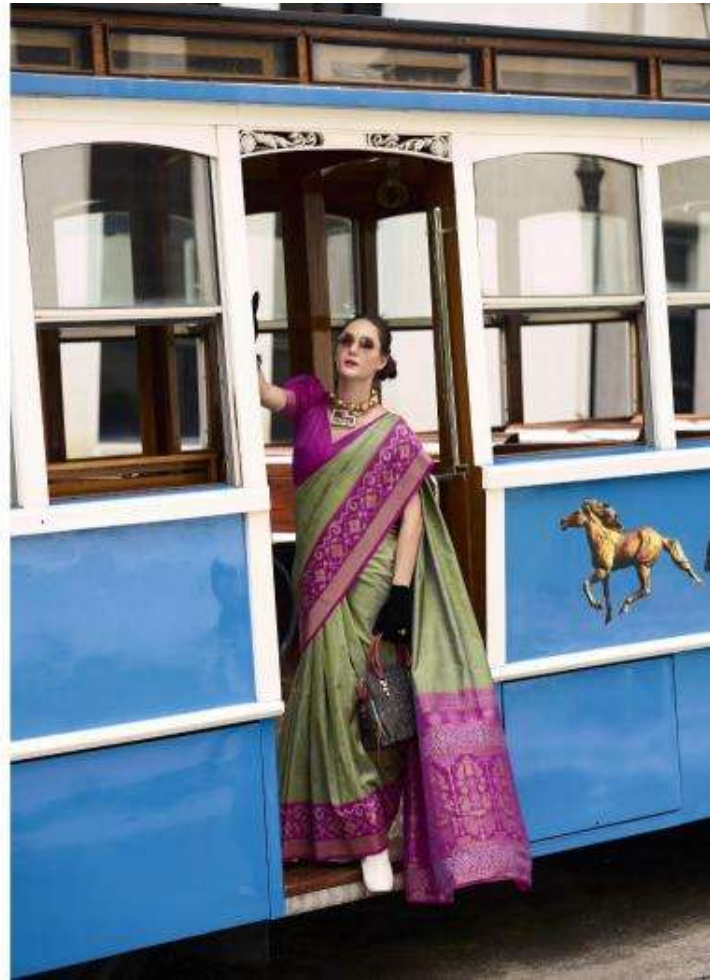

RAPATH
The Secret of Style
PURE SOFT SILK

THE
BEST
COUTURE

RAPATH[®]
The Science of Style
PURE SOFT SILK

RAPATH
The Best of Pure
PURE SOFT SILK
740008

740001

740002

740005

740006

740003

740004

740007

740008

RUPATHTM
"The Secret of Style"

PYRAMID