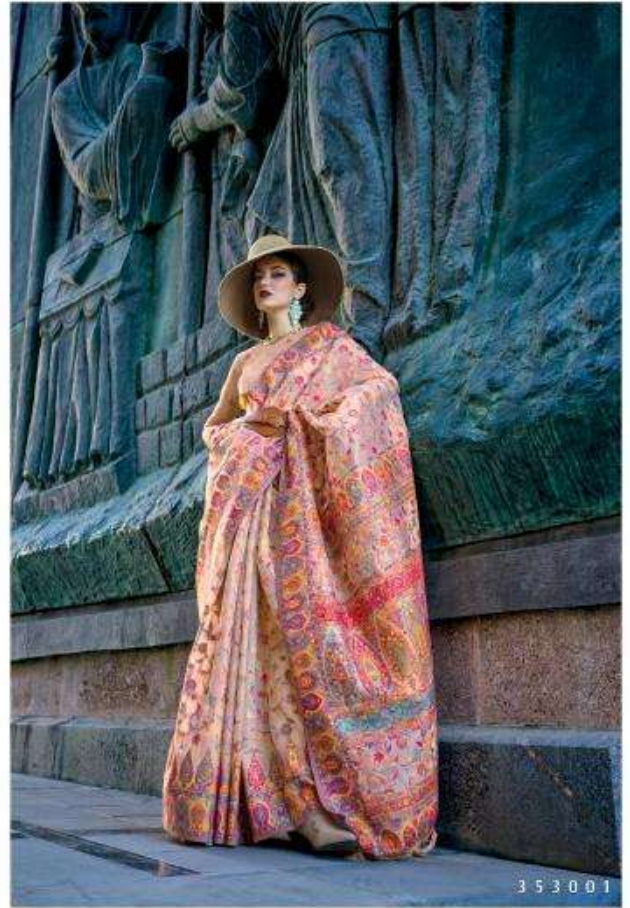

RAJTEX

*Handloom*

1980s | 1990s | 2000s

KASHNEER SILK  
कशनीर सिल्क

ORGANZA KASHMIRI HANDLOOM WEAVING

JOURNEY TO INDIAN KASHMIRI COUTURE 2024

  
**RAJTEX**  
*Garhwal*  
Rajkot | Lucknow | Jaipur