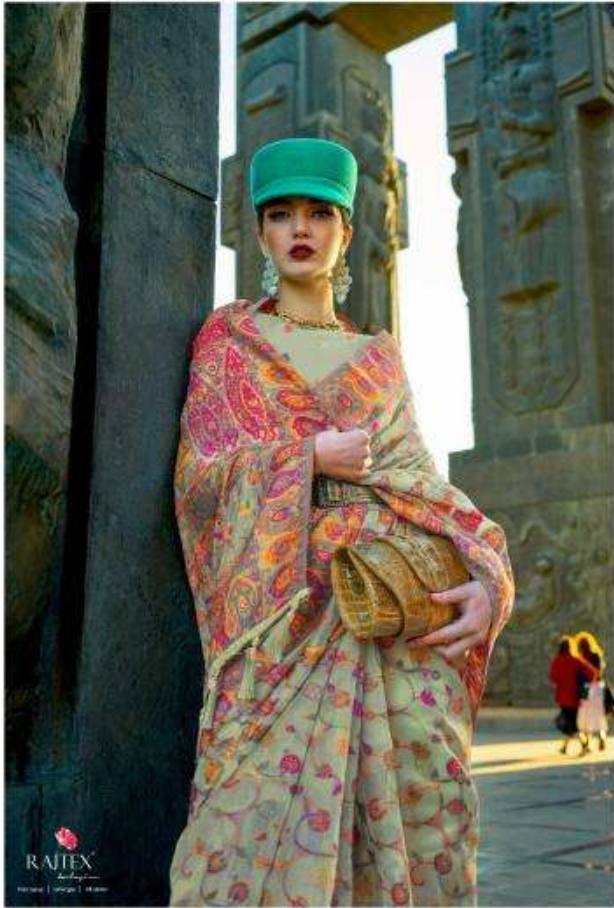

## KASHNEER SILK

ORGANZA KASHMIRI HANDLOOM WEAVING

3 5 3 0 0 7

RATEX  
The Art of  
Fashion | Design | Inspiration

JOURNEY TO INDIAN KASHMIRI - COUTURE 2024

353005

  
**RAJTEX**  
*Calcutta*  
1982-2000 | 2000-2010 | 2010-2020