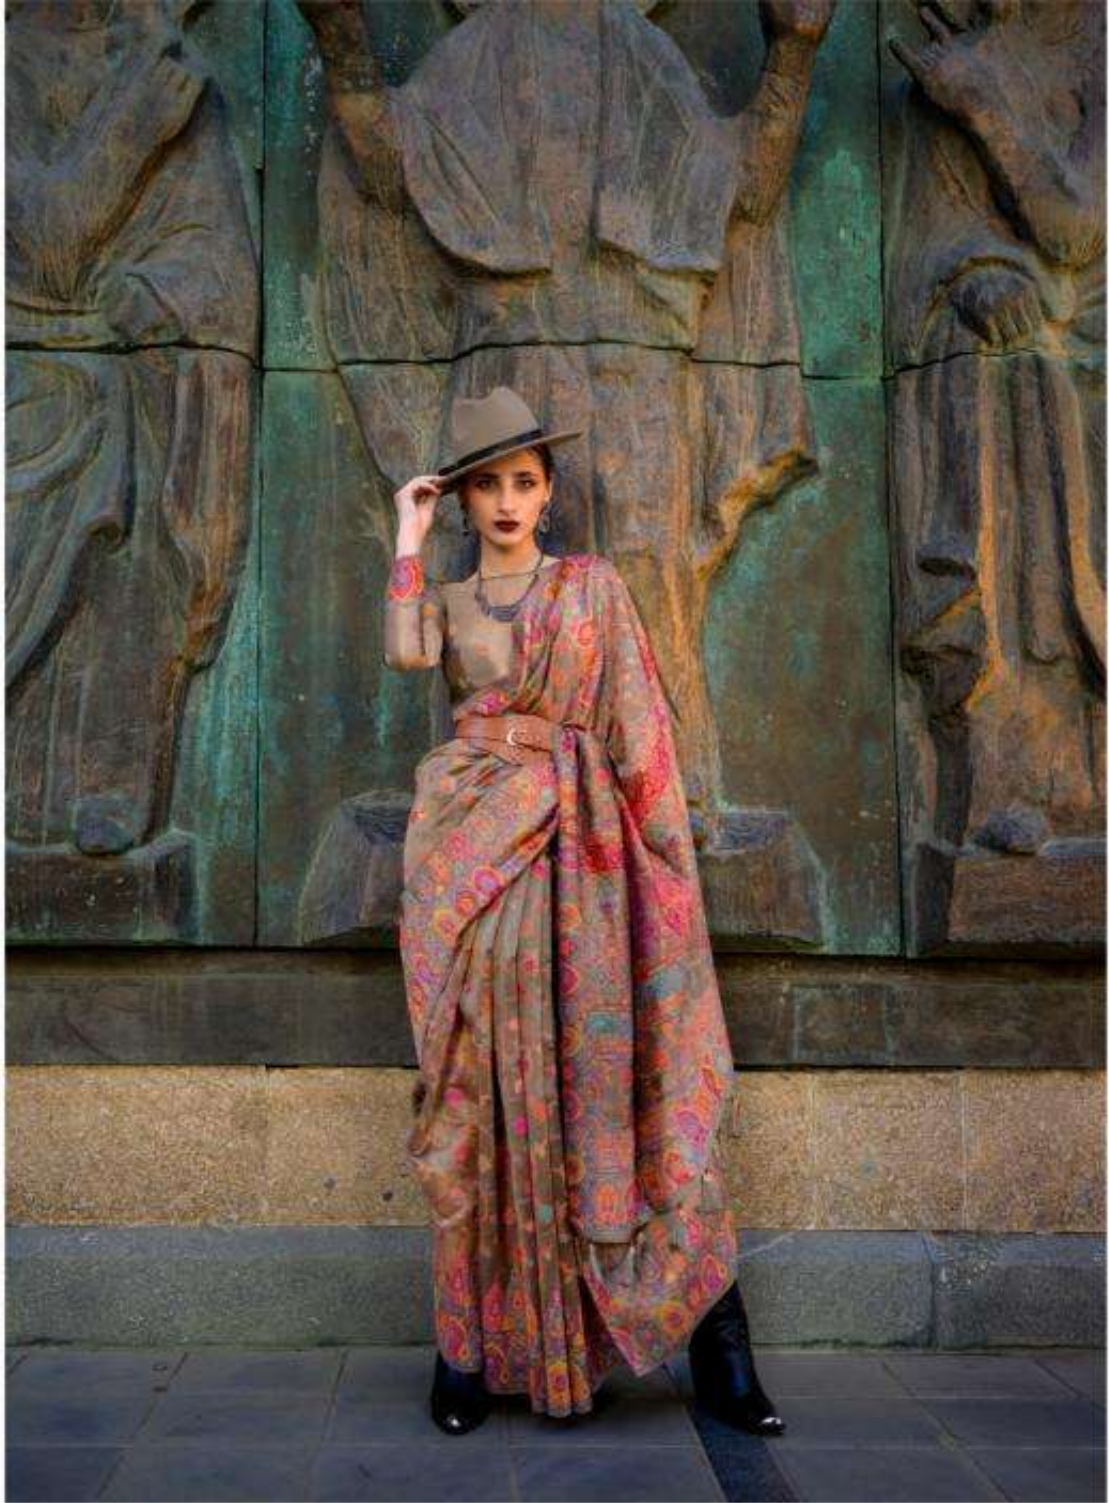

RAJTEX

*Handloom*

1980s | 1990s | 2000s

KASHNEER SILK  
कशनीर सिल्क

ORGANZA KASHMIRI HANDLOOM WEAVING

JOURNEY TO INDIAN KASHMIRI COUTURE 2024

  
**RAJTEX**  
*Garhwal*  
Rajkot | Lucknow | Jaipur