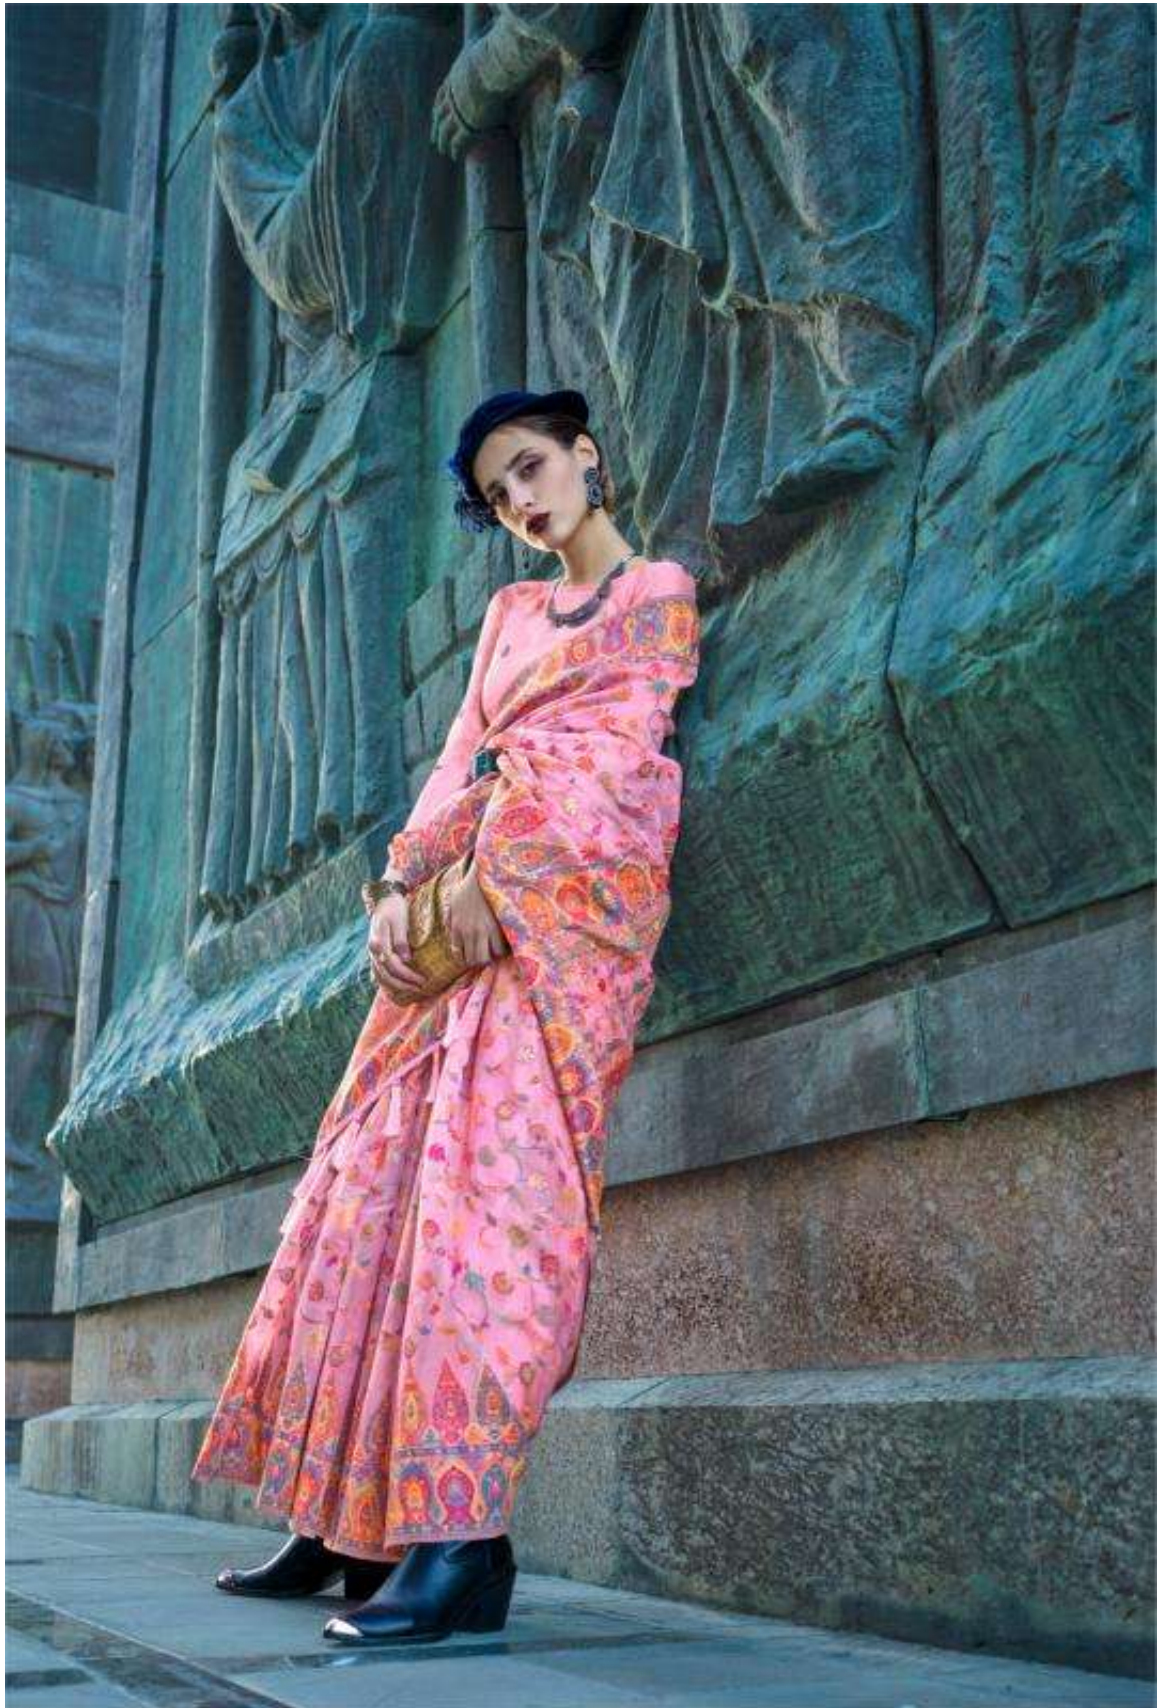

RAJTEX

*Handloom*

1980s | 1990s | 2000s

KASHNEER SILK  
कशनीर सिल्क

ORGANZA KASHMIRI HANDLOOM WEAVING

JOURNEY TO INDIAN KASHMIRI COUTURE 2024

  
**RAJTEX**  
*Garhwal*  
Rajkot | Lucknow | Jaipur