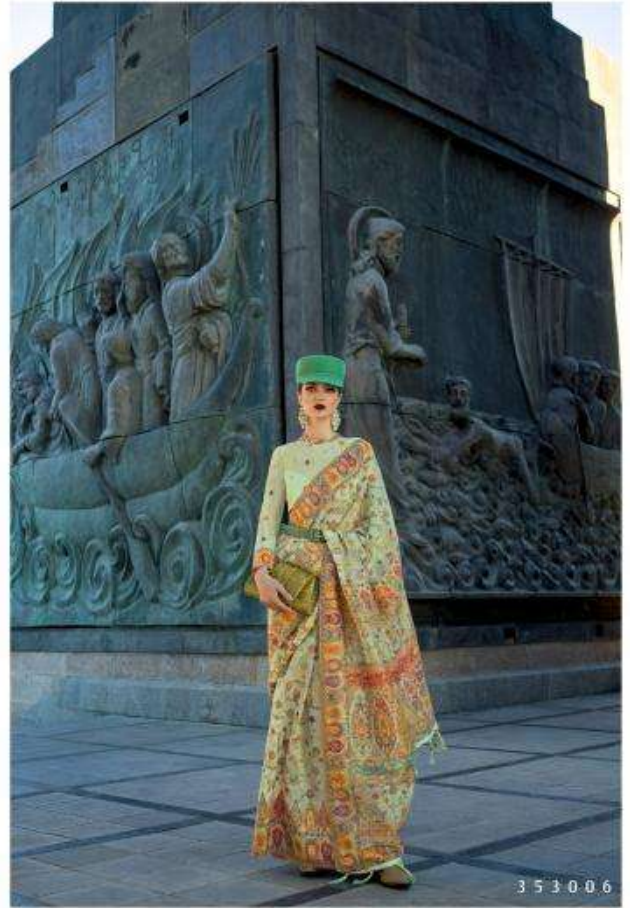

## KASHNEER SILK

ORGANZA KASHMIRI HANDLOOM WEAVING

3 5 3 0 0 7

RATEX  
The Art of  
Fashion | Design | Inspiration

JOURNEY TO INDIAN KASHMIRI - COUTURE 2024

353005

  
**RAJTEX**  
*Calcutta*  
1982-2000 | 2000-2010 | 2010-2020