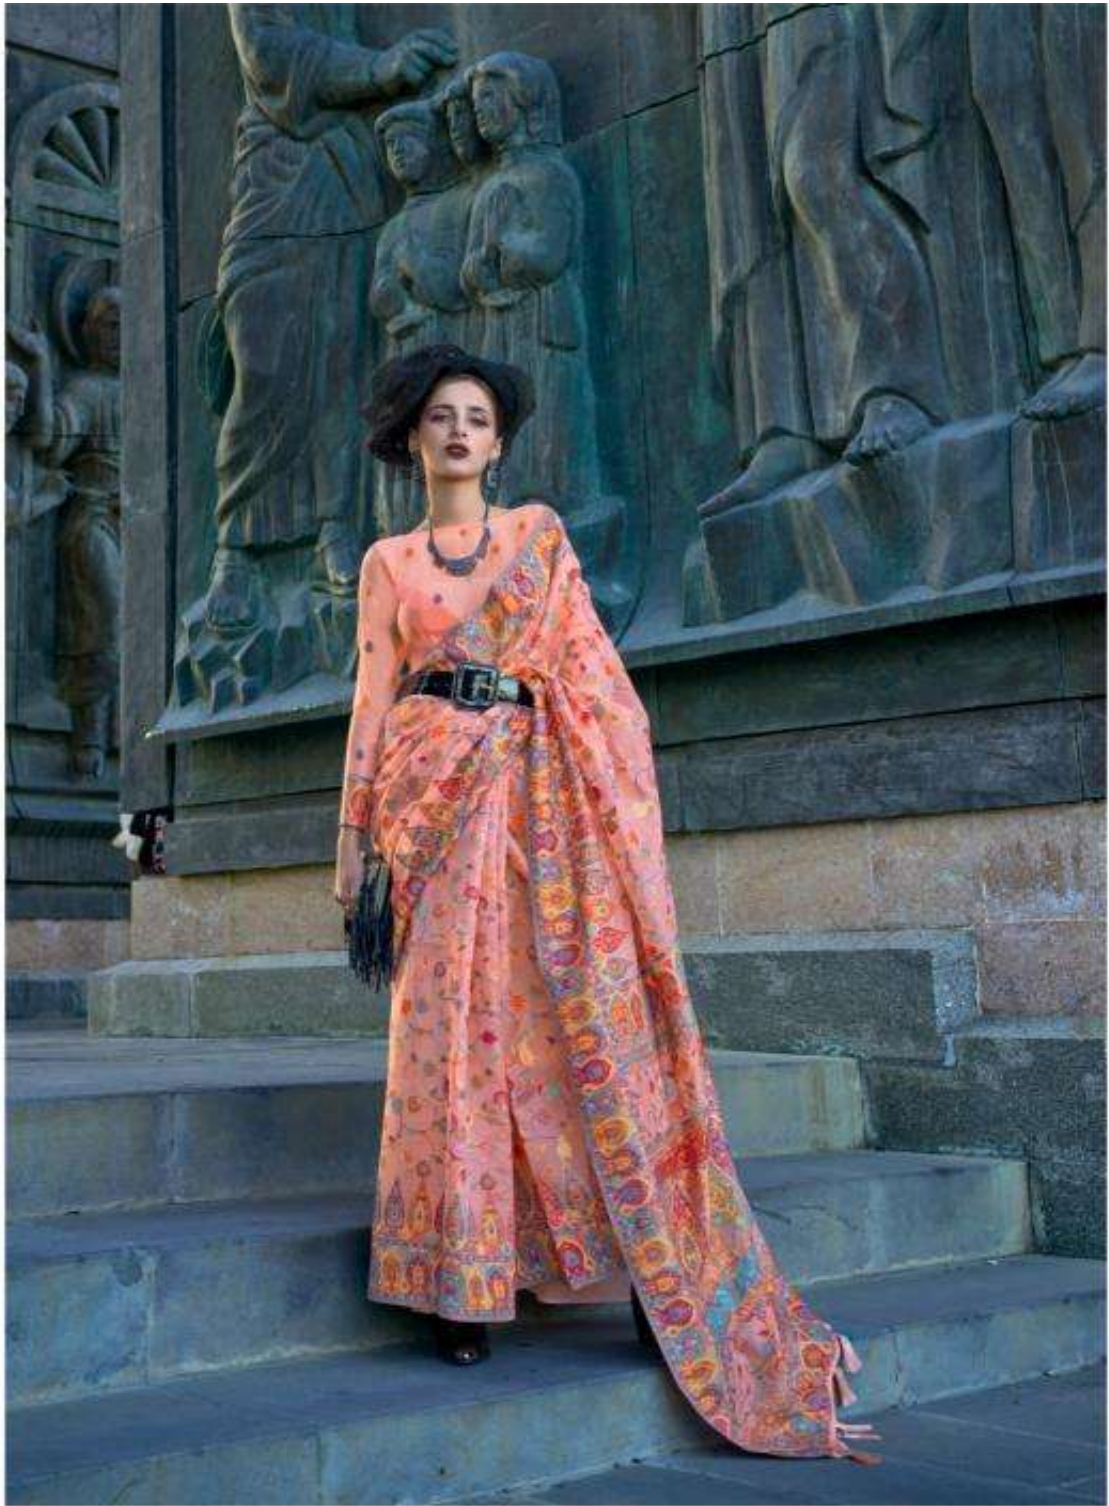

RAJTEX
Sulazina
Pantolon | Lehenga | Wearable

KASHNEER SILK

ORGANZA KASHMIRI HANDLOOM WEAVING

3 5 3 0 0 4