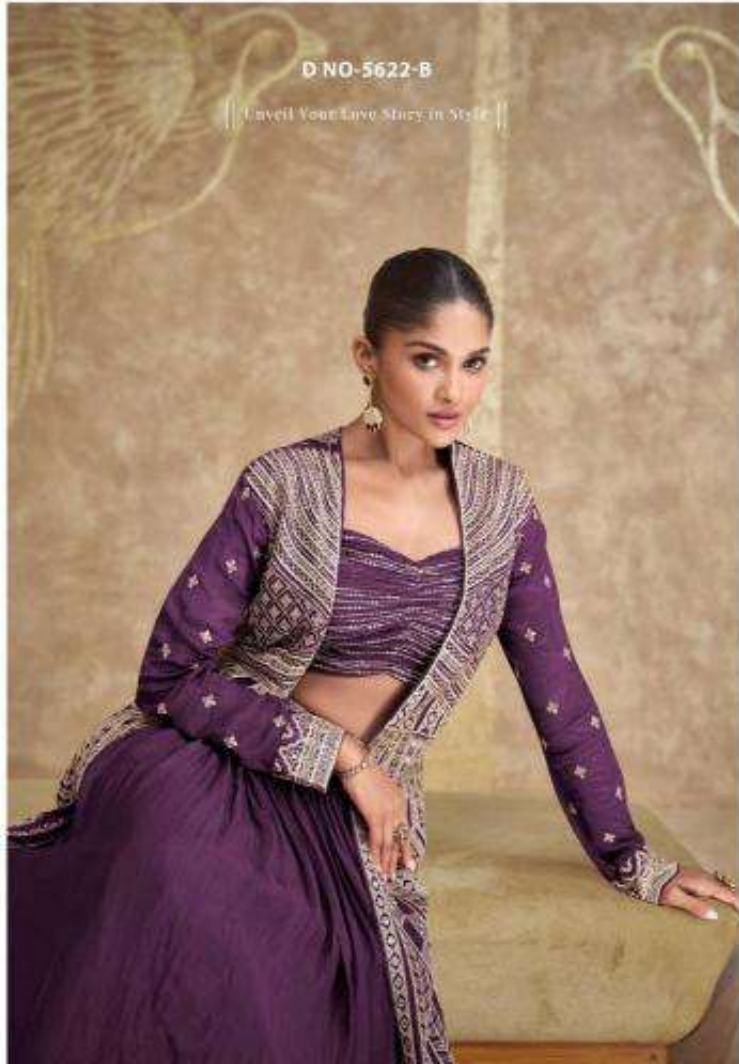

SAYURI®
Designer

**TYOHAAR
GOLD**

D No-5622-A

D No-5622-B

D No-5622-C

D No-5622-D

D No-5622-E

SAYURI[®]
Designer
TYOHAAR
GOLD

Elegance Woven into Every Moment

D NO-5622

Elegance Woven into Every Stitch

D NO-5622

SAYURI
Designer

D NO-5622-B

Unveil Your Love Story in Style

Elegance Woven into Every Stitch

D NO-5622

SAYURI®
Designer

**TYOHAAR
GOLD**