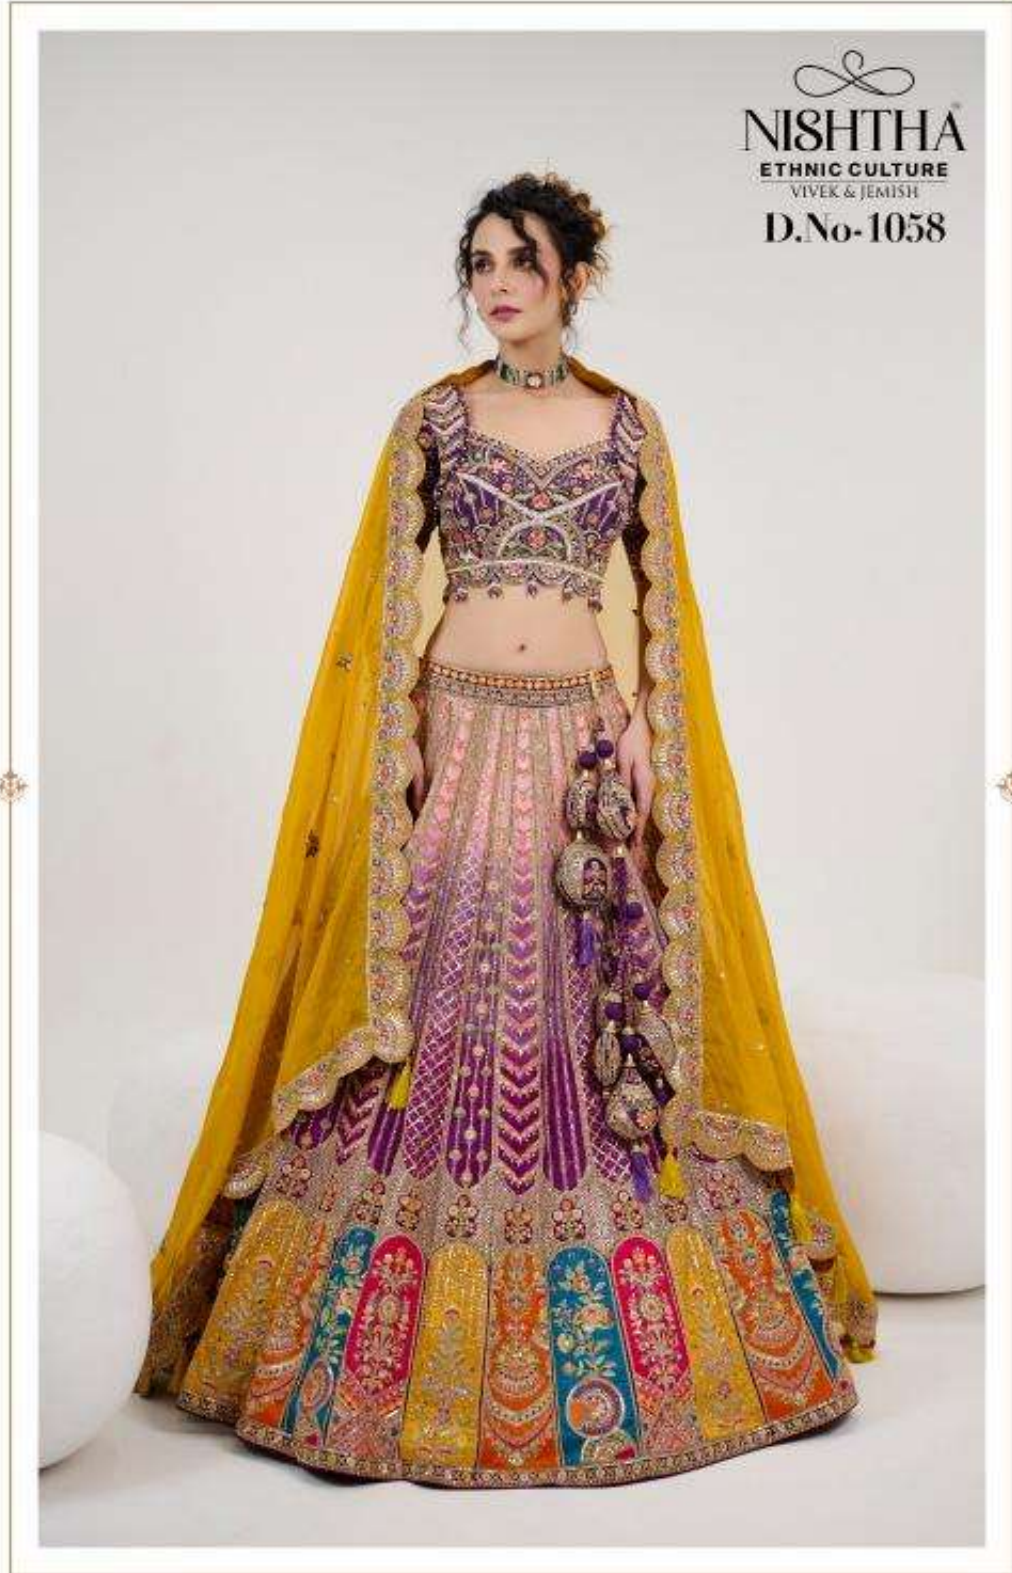

NISHTHA
ETHNIC CULTURE
VIVEK & JEMISH
D.No-1058