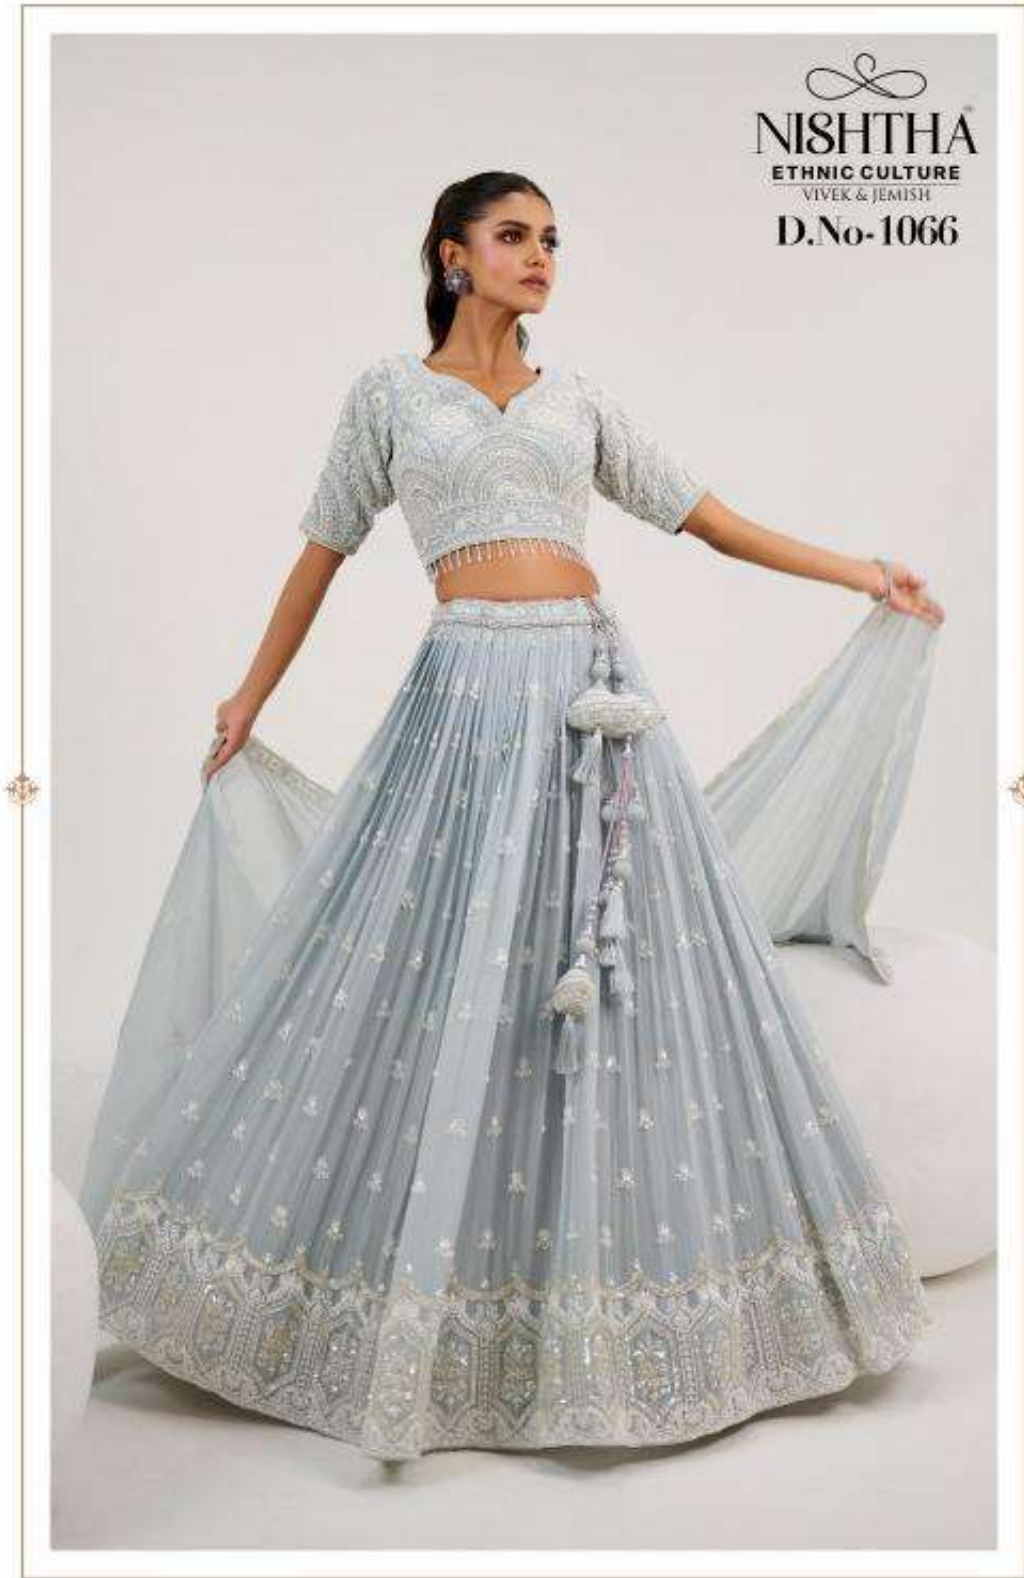

NISHTHA
ETHNIC CULTURE
VIVEK & JEMISH
D.No-1066