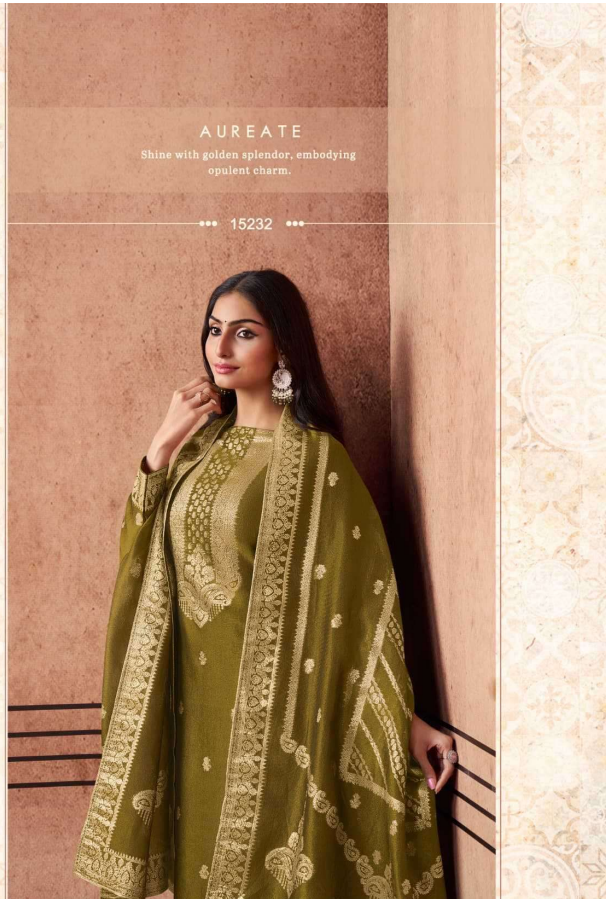

ZISA[®]

ESSENCE

••• V O R T E X •••

Spin into the center of fashion, creating a whirlwind of style.

15234

LUMINARY

Shine as a beacon of style, illuminating every room you enter.

... 15233 ...

ZEPHYR

Glide through your day with breezy,
effortless style.

••• 15234 •••

SERENADE

Dress in a symphony of style, where every note exudes charm.

••• 15231 •••

VERDIGRIS

Adorn yourself in the patina of timeless elegance and sophisticated charm.