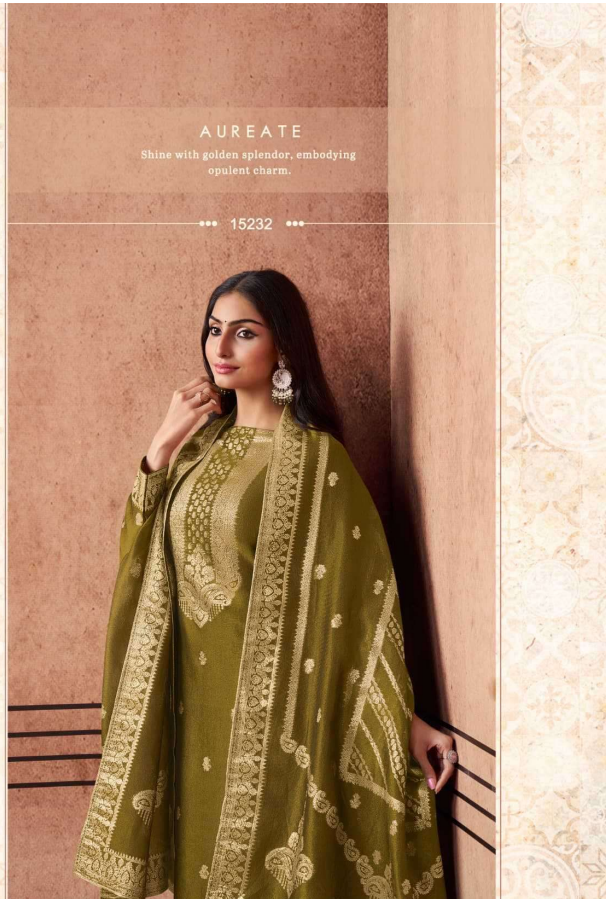

ZISA[®]

ESSENCE

••• V O R T E X •••

Spin into the center of fashion, creating a whirlwind of style.

15234

AUREATE

Shine with golden splendor, embodying
opulent charm.

••• 15232 •••