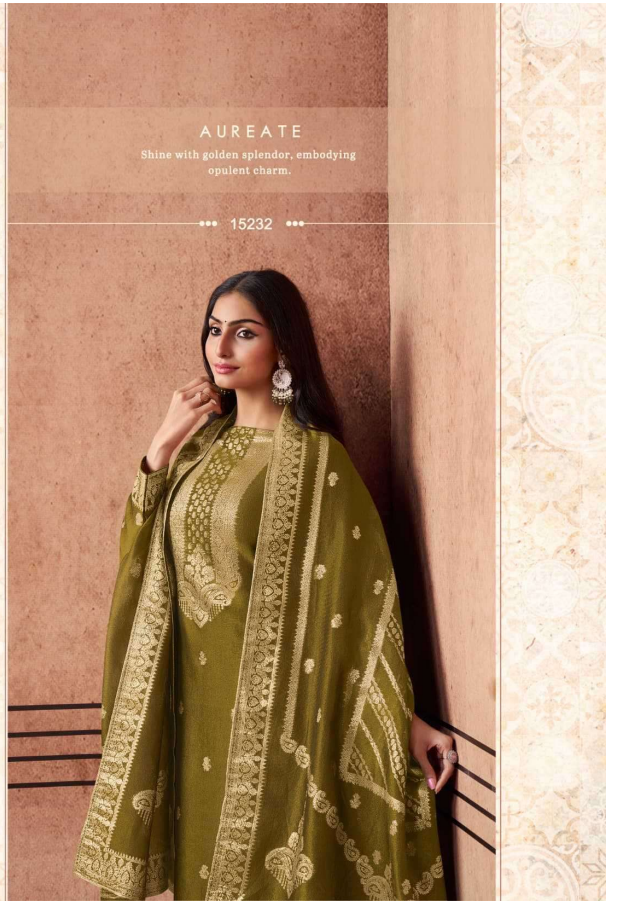

ZISA[®]

ESSENCE

••• VORTEX •••

Spin into the center of fashion, creating a whirlwind of style.

15234

AUREATE

Shine with golden splendor, embodying opulent charm.

*** 15232 ***