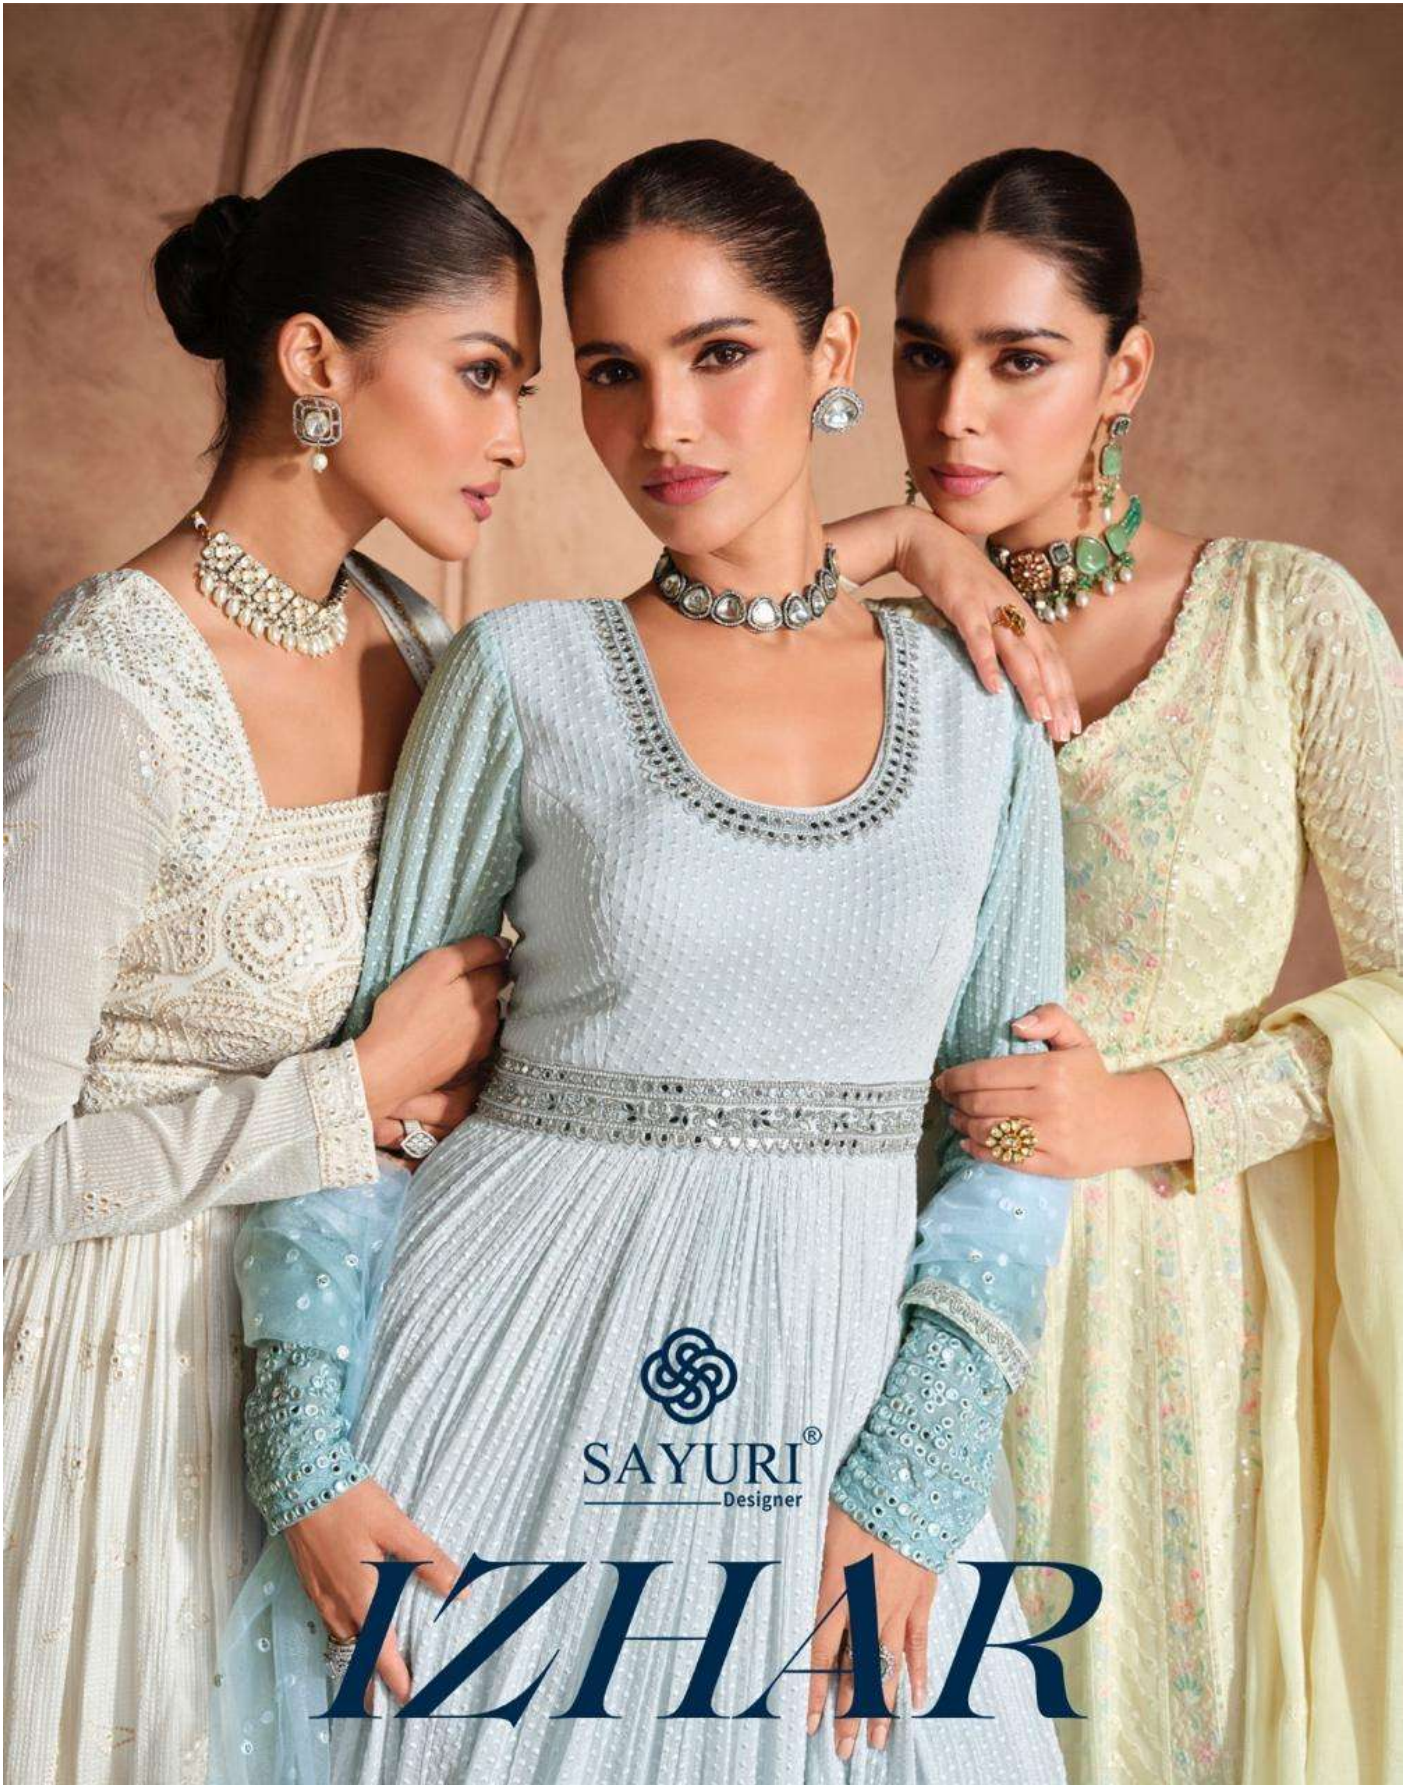

SAYURI®
Designer

IZHAR

SAYURI®
Designer

IZHAR

CELEBRATE IN CHIC COMFORT

* 5678 *

FLAUNT THE ELEGANT PANACHE.

SAYURI[®]
Designer