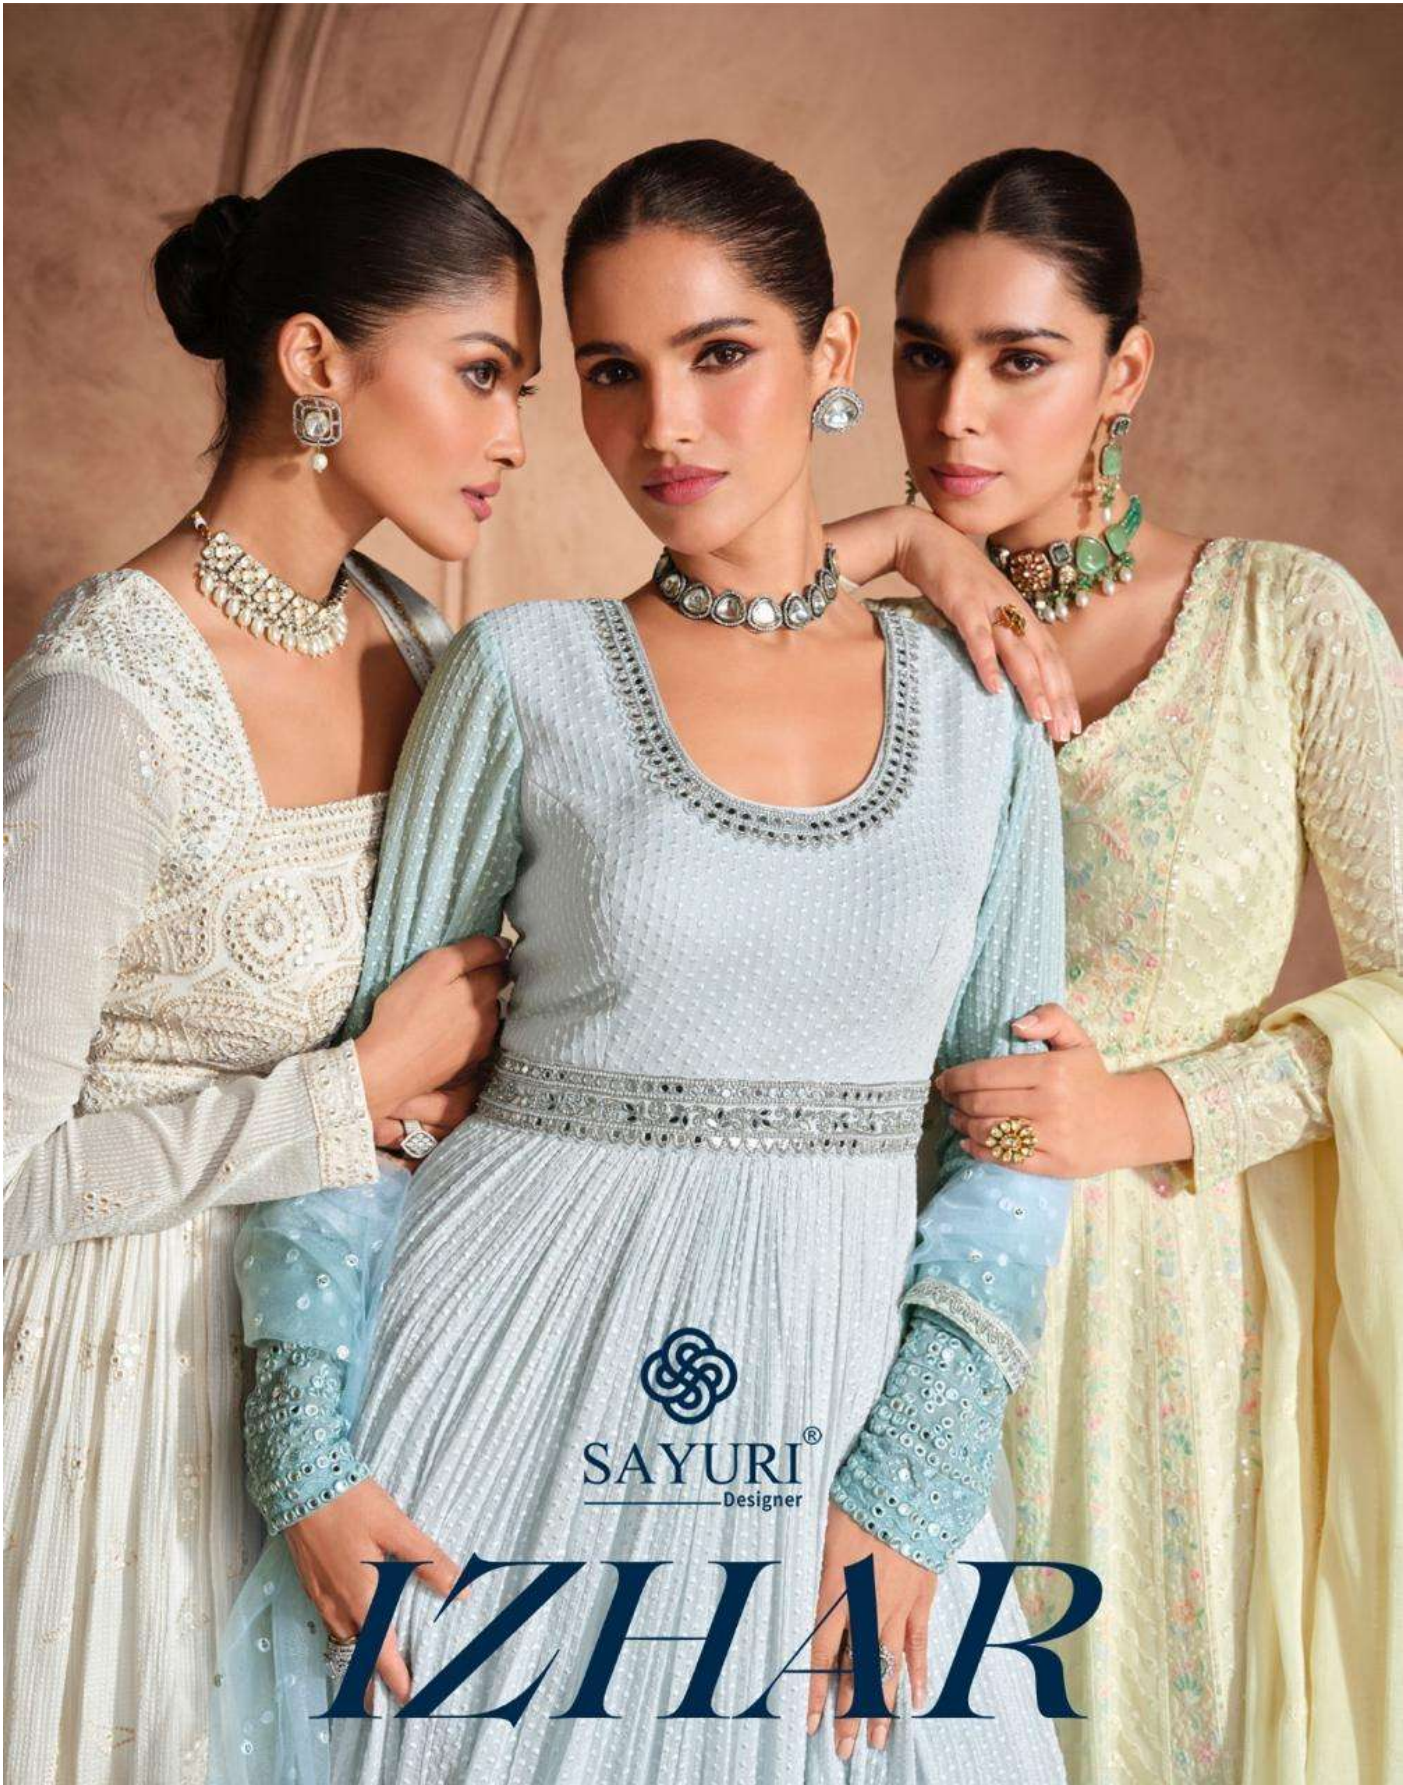

SAYURI®
Designer

IZHAR

SAYURI®
Designer

IZHAR

CELEBRATE IN CHIC COMFORT

* 5678 *

FLAUNT THE ELEGANT PANACHE.

SAYURI[®]
Designer

* 5677 *

SAYURI[®]
Designer

* 5677 *

Simplicity

CREATE YOUR OWN TREND.

* 5678 *