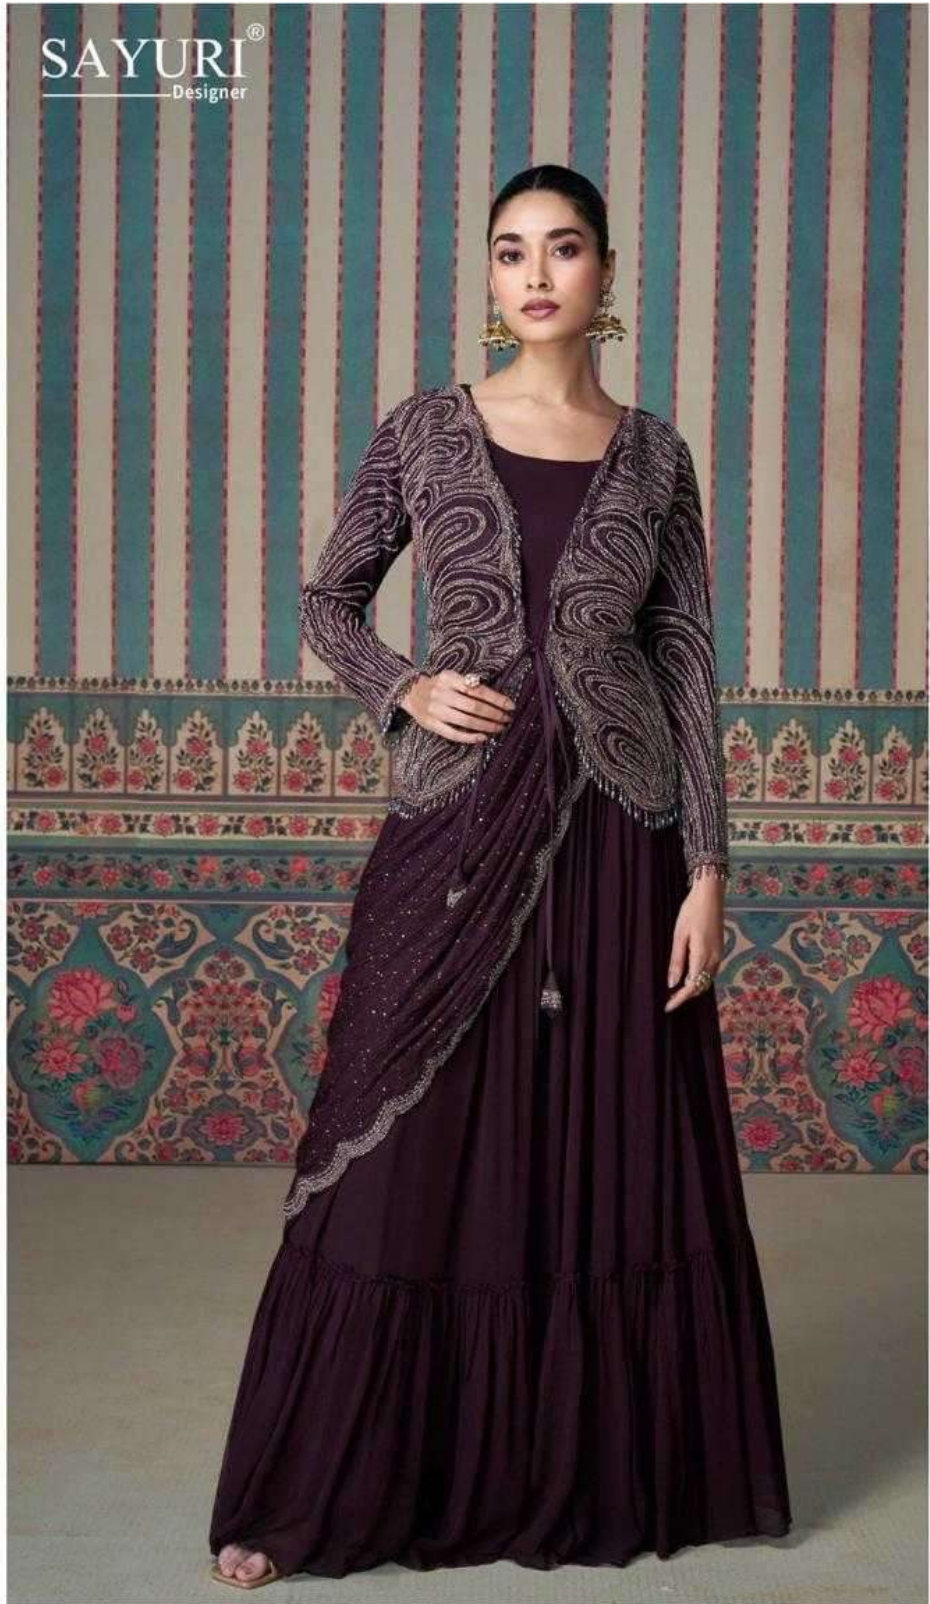

SAYURI[®]
Designer

ETHNIC

1 23456 78901 2

R E T R O

SAYURI[®]
Designer

Embrace one of the purest trends this season

D NO-5682

SAYURI[®]
Designer

ETHNIC

1 23456 78901 2

SPRING BLOOM

Creating new style & design everyday D NO-5683

DUAL MAGIC

SAYURI[®]
Designer

This traditional hue gets a whole new look

D NO-5683