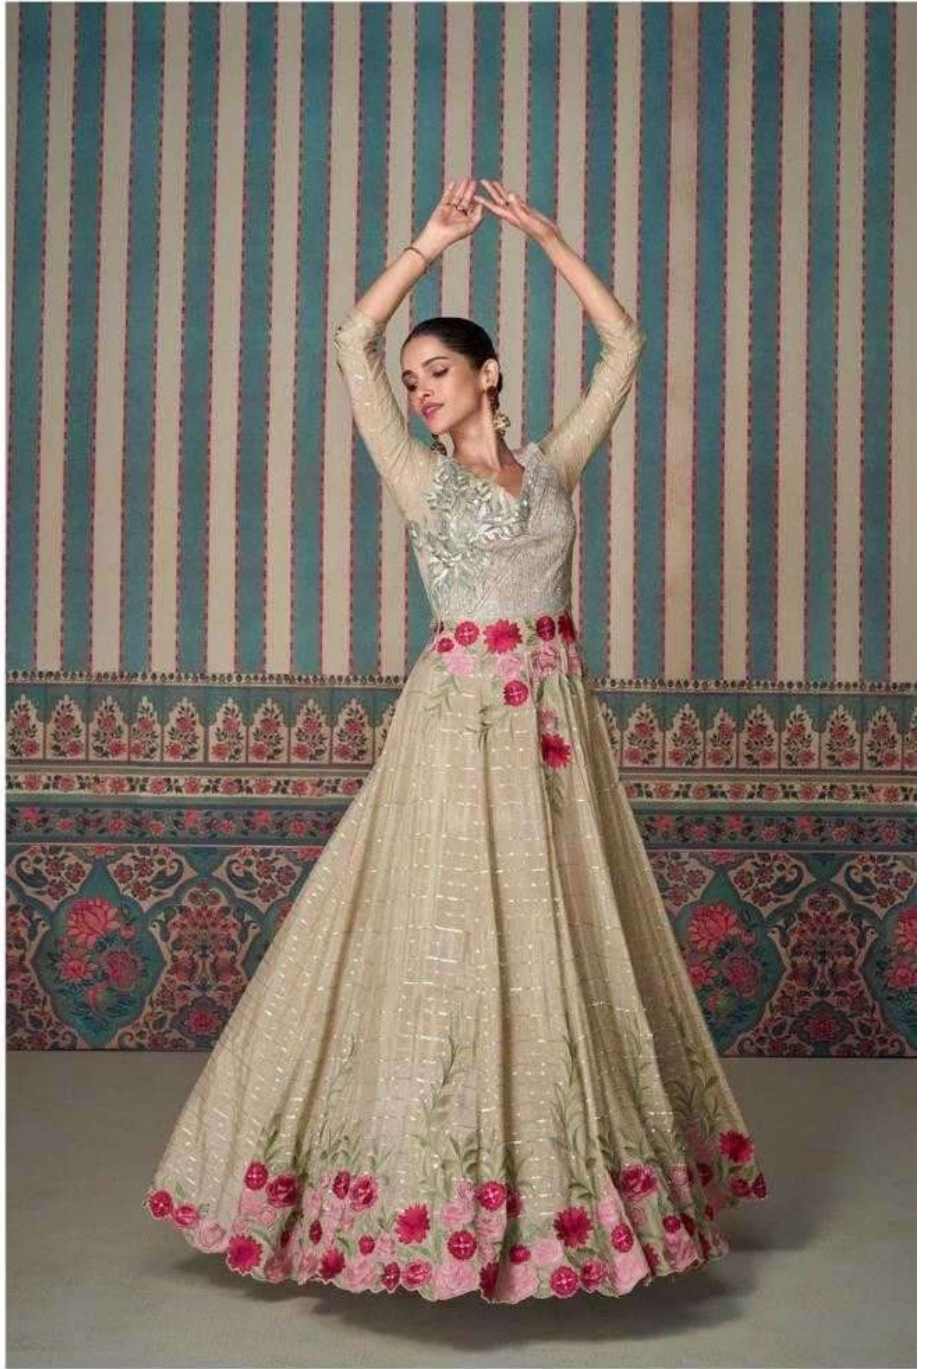

SAYURI®
Designer

STYLE ICON

Elegance is the only beauty that never fades .....

D NO-5681