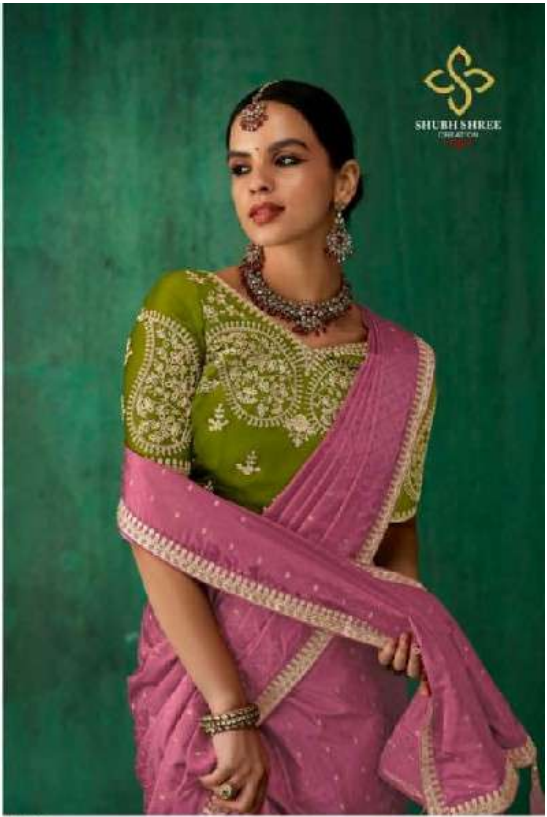

SHUBH SHREE
CREATION

• NURVI •

SHUBH SHREE
CREATION

• NURVI •

*This saree drapes beautifully!
Colors that accentuate the beauty of
the drape and hassle-free tucks to wrap up the look!*

1001 *Love you to the end of my palli and back*

SHUBH SHREE
CREATIONS

Feel fresh and relaxed with love for simple and elegant sarees

1002

1005
Elegance never goes out of style

1004

Scraped in a saree, take confident strides ahead of the rest

1005

SHUBHSHREE
CREATION

1006

There's something about 6 meters of fabric that brings out the lady you were born to be.

1007 *Be the sunshine in a world of raindrops
Illuminate the room with your saree beauty.*

1008

Baroo may be a gateway to slide into the festive mood