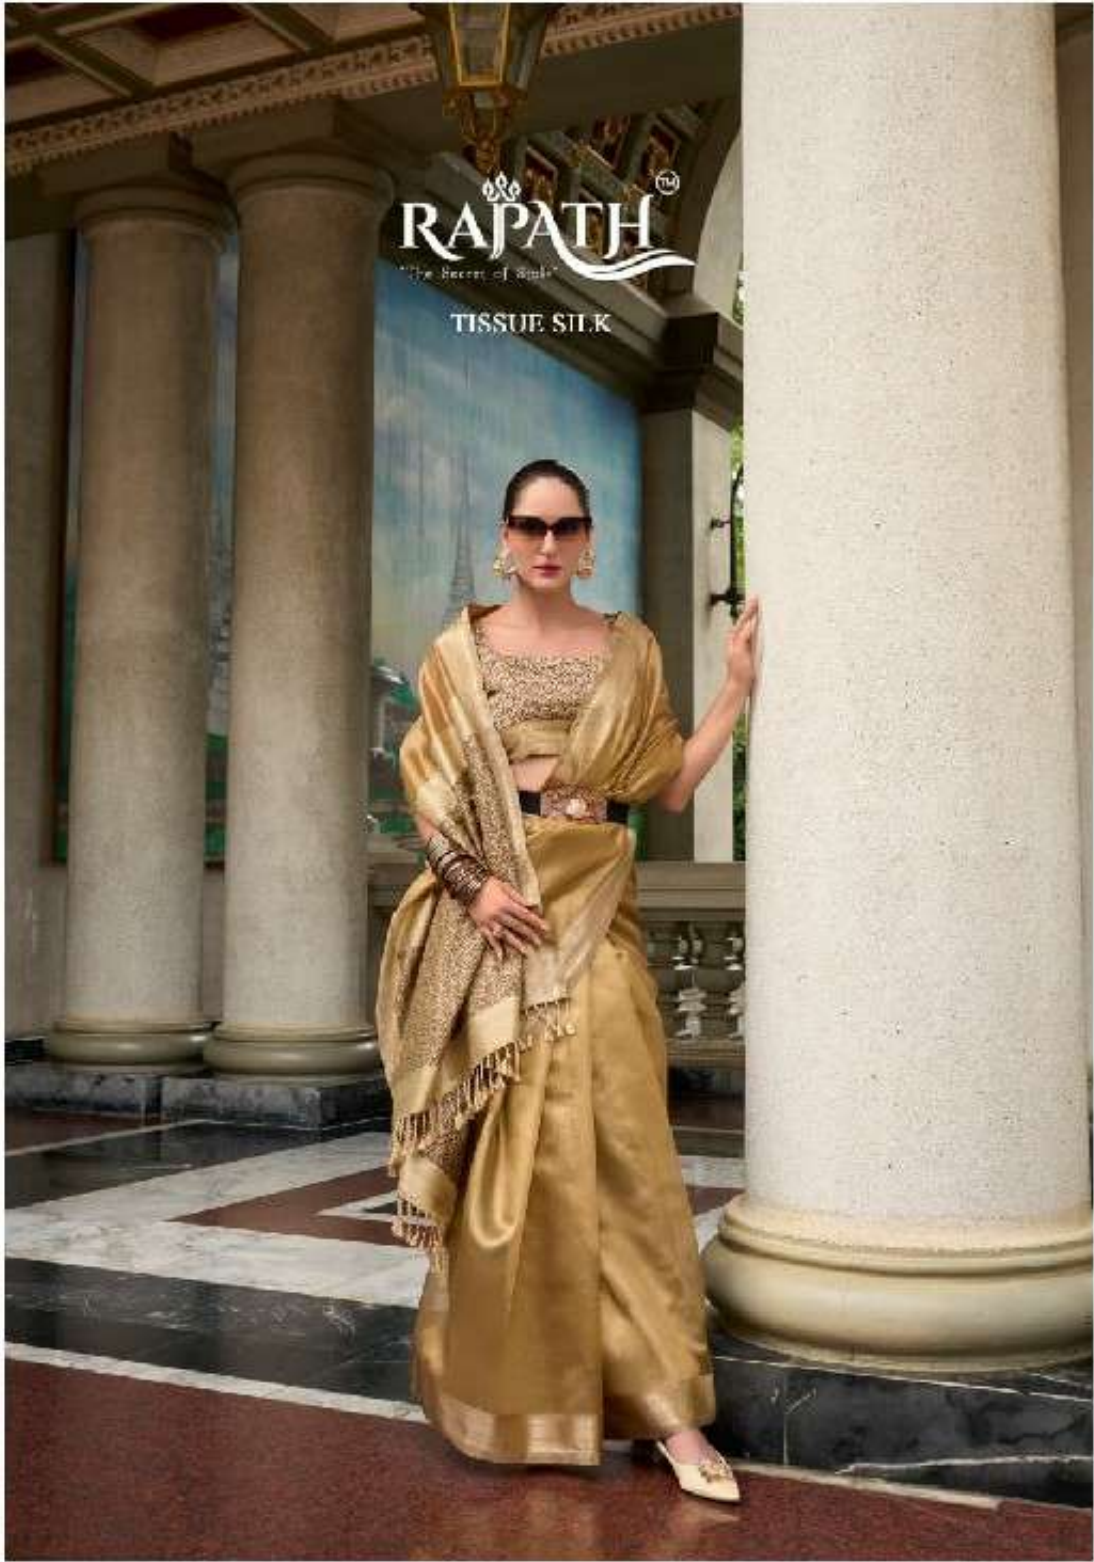

**RAPATH**<sup>TM</sup>  
The Essence of Style

TITANI

**RAJATH**<sup>®</sup>  
By Rajesh Khanna  
TISSUE SILK  
680001

RAJATH<sup>®</sup>  
TISSUE SILK  
680002

**RAPATH**<sup>TM</sup>  
"The Secret of Style"

TISSUE SILK

**RAPAH**  
The World of Design  
TISSUE SILK  
680003

**RAPATH**<sup>®</sup>  
by Rakesh K. Shah  
TISSUE SILK  
680004

**RAPATH**  
TISSUE SILK  
680005

**RAPATH**  
The Spirit of Silk  
TISSUE SILK  
680006