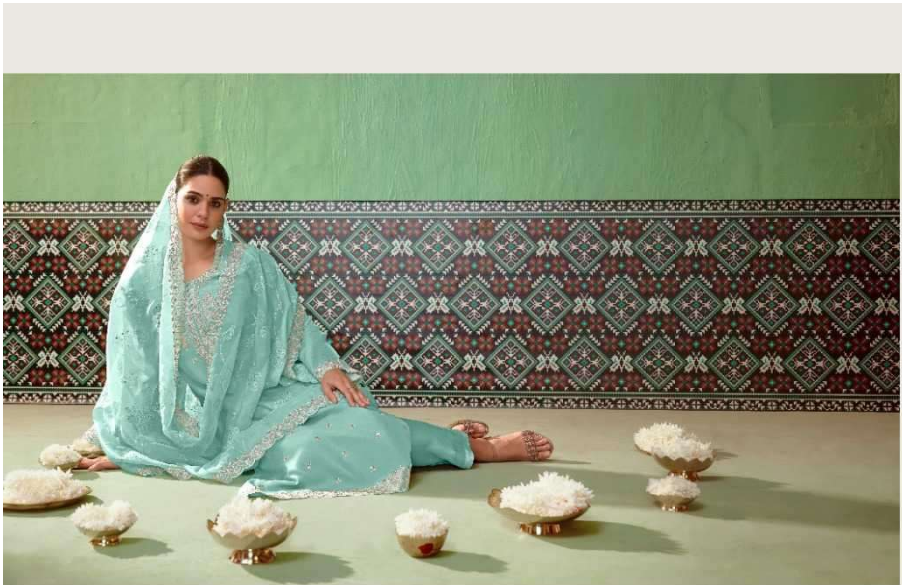

KIMORA
2223