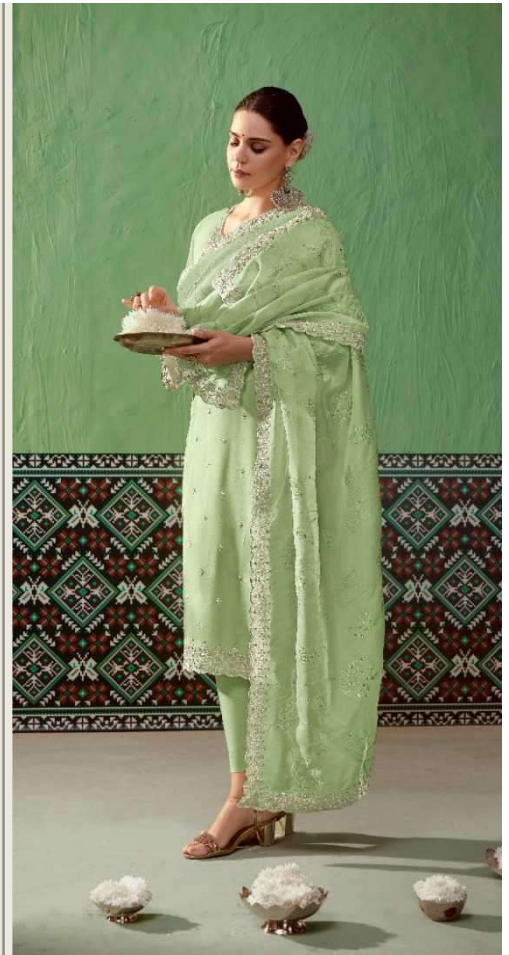

KIMORA

ECLECTIC FUSION

2226