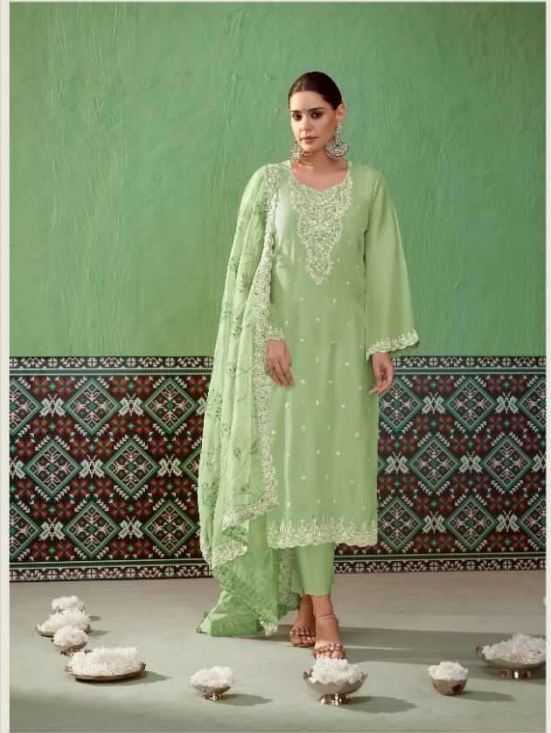

KIMORA®

ECLECTIC FUSION

2226